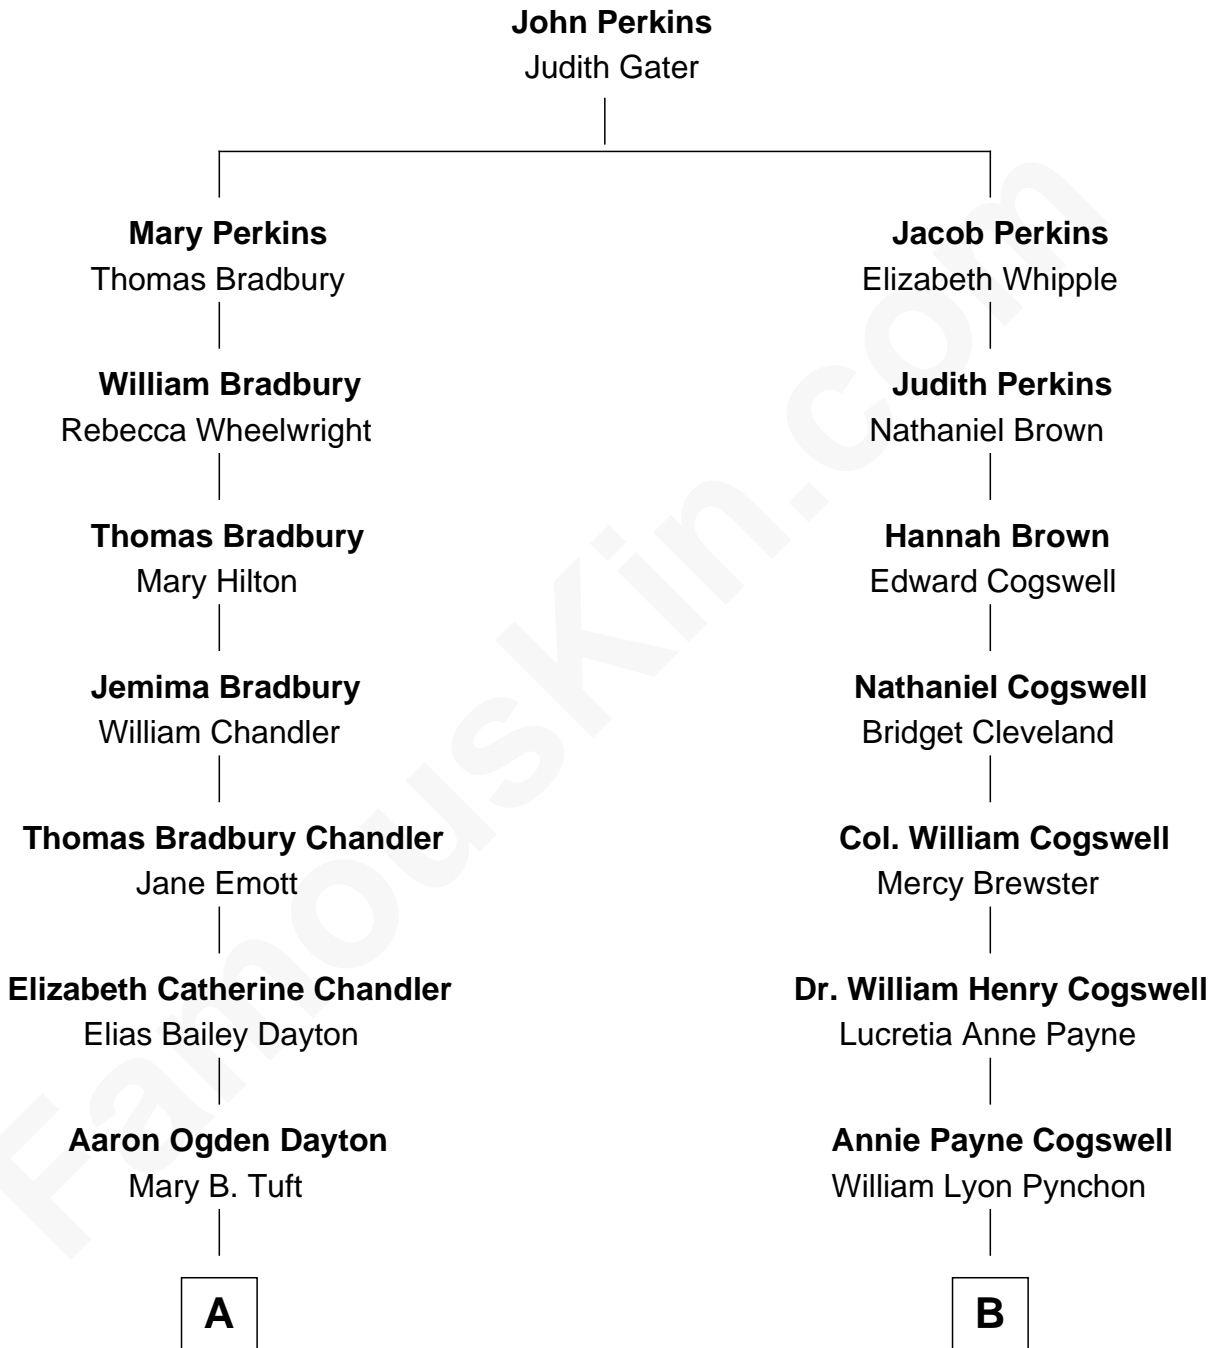

FamousKin.com
Relationship Chart of
Christopher Reeve
Movie Actor

9th cousin 2 times removed of
Thomas Pynchon
American Novelist

A

Katherine Irving Dayton

Henry Baldwin

Margaretta Willis Baldwin

Augustus Henry Reeve

Richard Henry Reeve

Anne Conrad D'Olier

Franklin D'Olier Reeve

Barbara Pitney Lamb

Christopher Reeve

Movie Actor

B

William Henry Chichele Pynchon

Carrie Susan Moyses

Thomas Ruggles Pynchon

Catherine Frances Bennett

Thomas Pynchon

Novelist