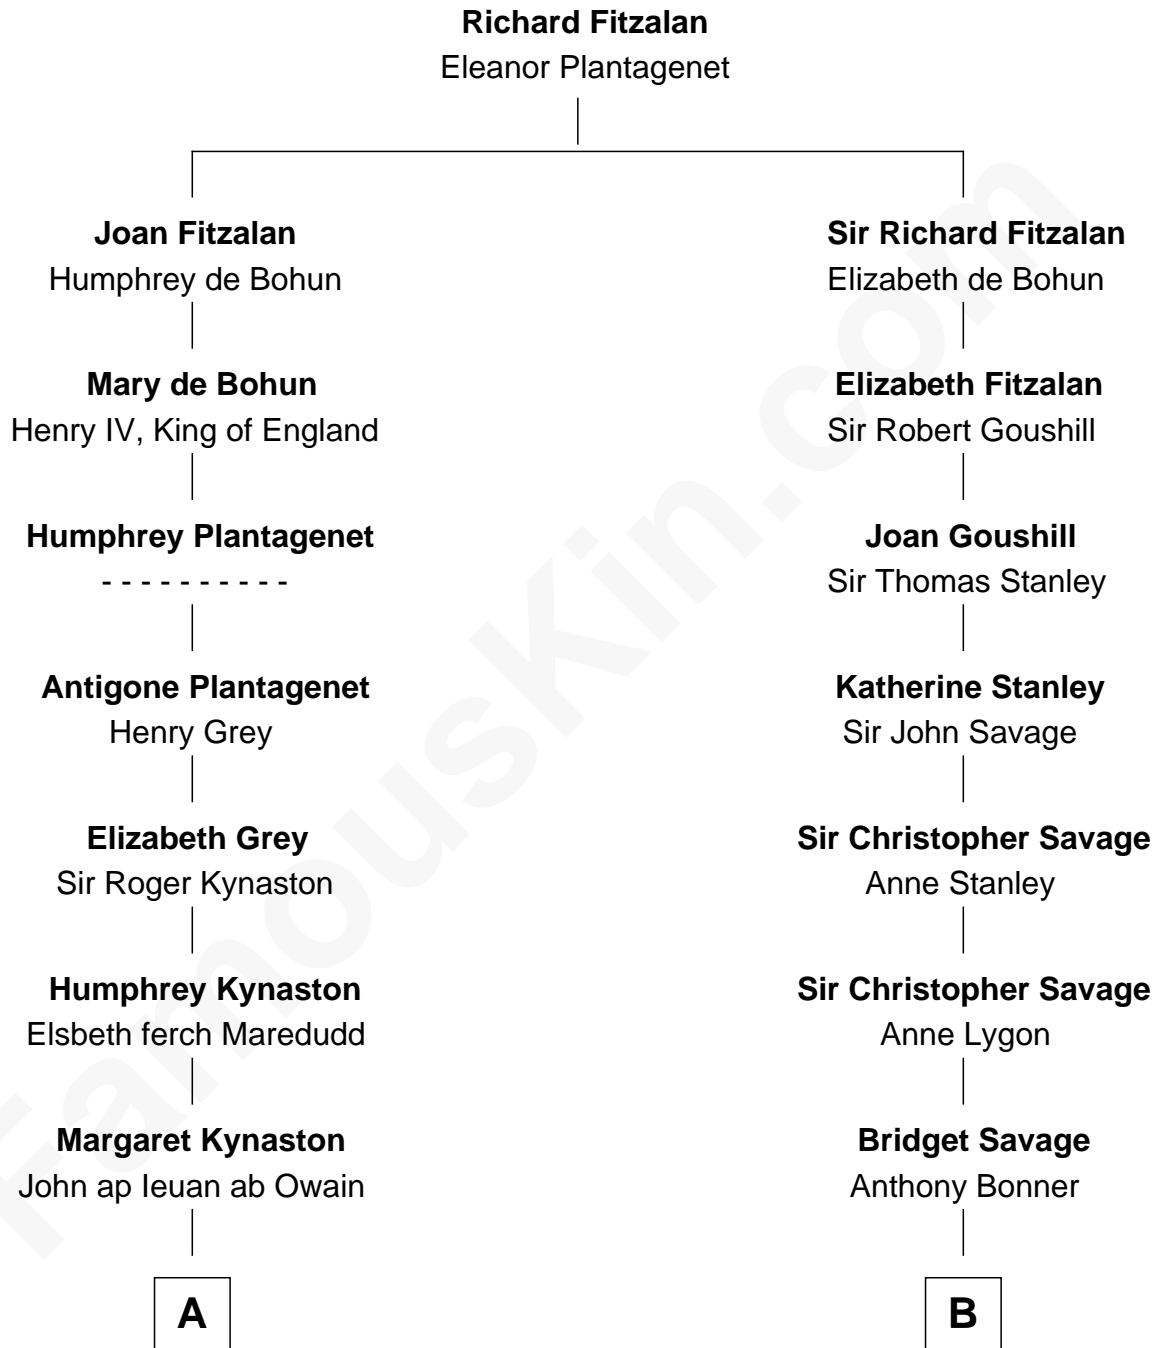

FamousKin.com
Relationship Chart of
Christopher Reeve
Movie Actor

18th cousin 2 times removed of
Thomas Pynchon
American Novelist

C

Augustus Henry Reeve
Margaretta Willis Baldwin

Richard Henry Reeve
Anne Conrad D'Olier

Franklin D'Olier Reeve
Barbara Pitney Lamb

Christopher Reeve
Movie Actor

D

Thomas Ruggles Pynchon
Catherine Frances Bennett

Thomas Pynchon
Novelist

FamousKin.com