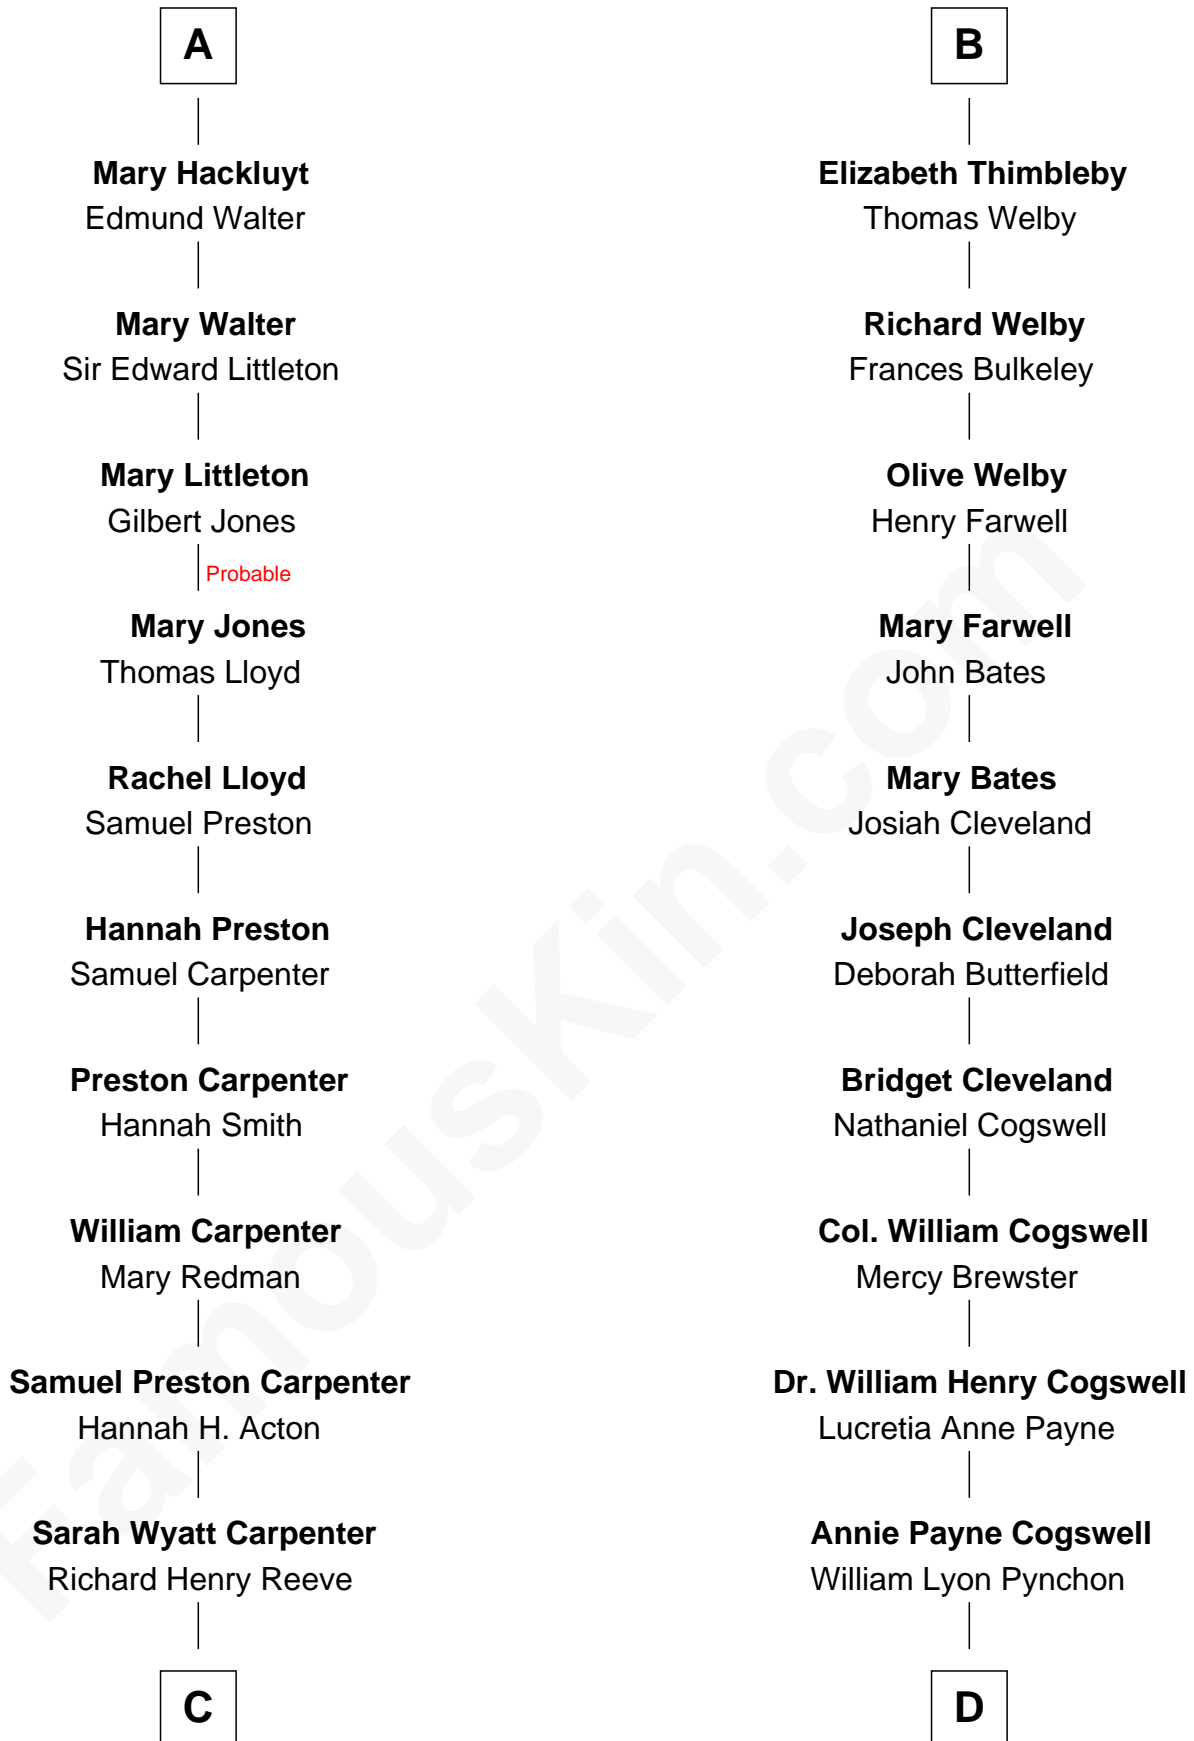

**FamousKin.com**  
**Relationship Chart of**  
**Christopher Reeve**  
*Movie Actor*

19th cousin 1 time removed of  
**Thomas Pynchon**  
*American Novelist*

**C**

**Augustus Henry Reeve**  
Margaretta Willis Baldwin

**Richard Henry Reeve**  
Anne Conrad D'Olier

**Franklin D'Olier Reeve**  
Barbara Pitney Lamb

**Christopher Reeve**  
*Movie Actor*

**D**

**William Henry Chichele Pynchon**  
Carrie Susan Moyses

**Thomas Ruggles Pynchon**  
Catherine Frances Bennett