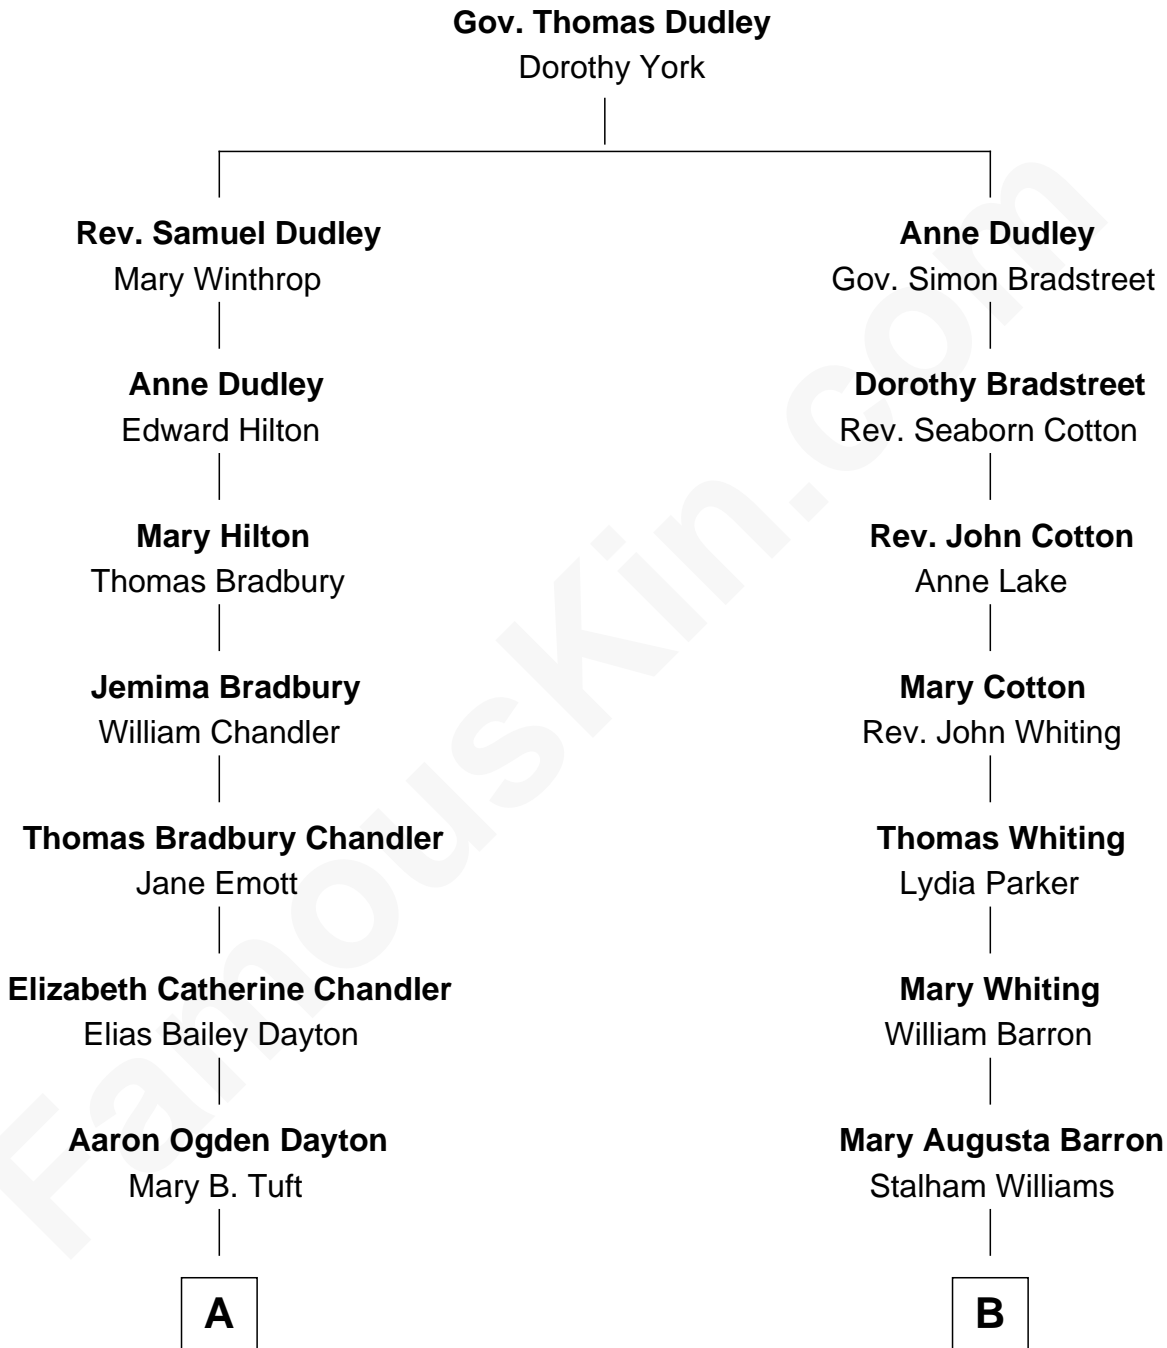

FamousKin.com
Relationship Chart of
Christopher Reeve
Movie Actor

9th cousin 2 times removed of
James Sherman
27th U.S. Vice-President

A

Katherine Irving Dayton

Henry Baldwin

Margaretta Willis Baldwin

Augustus Henry Reeve