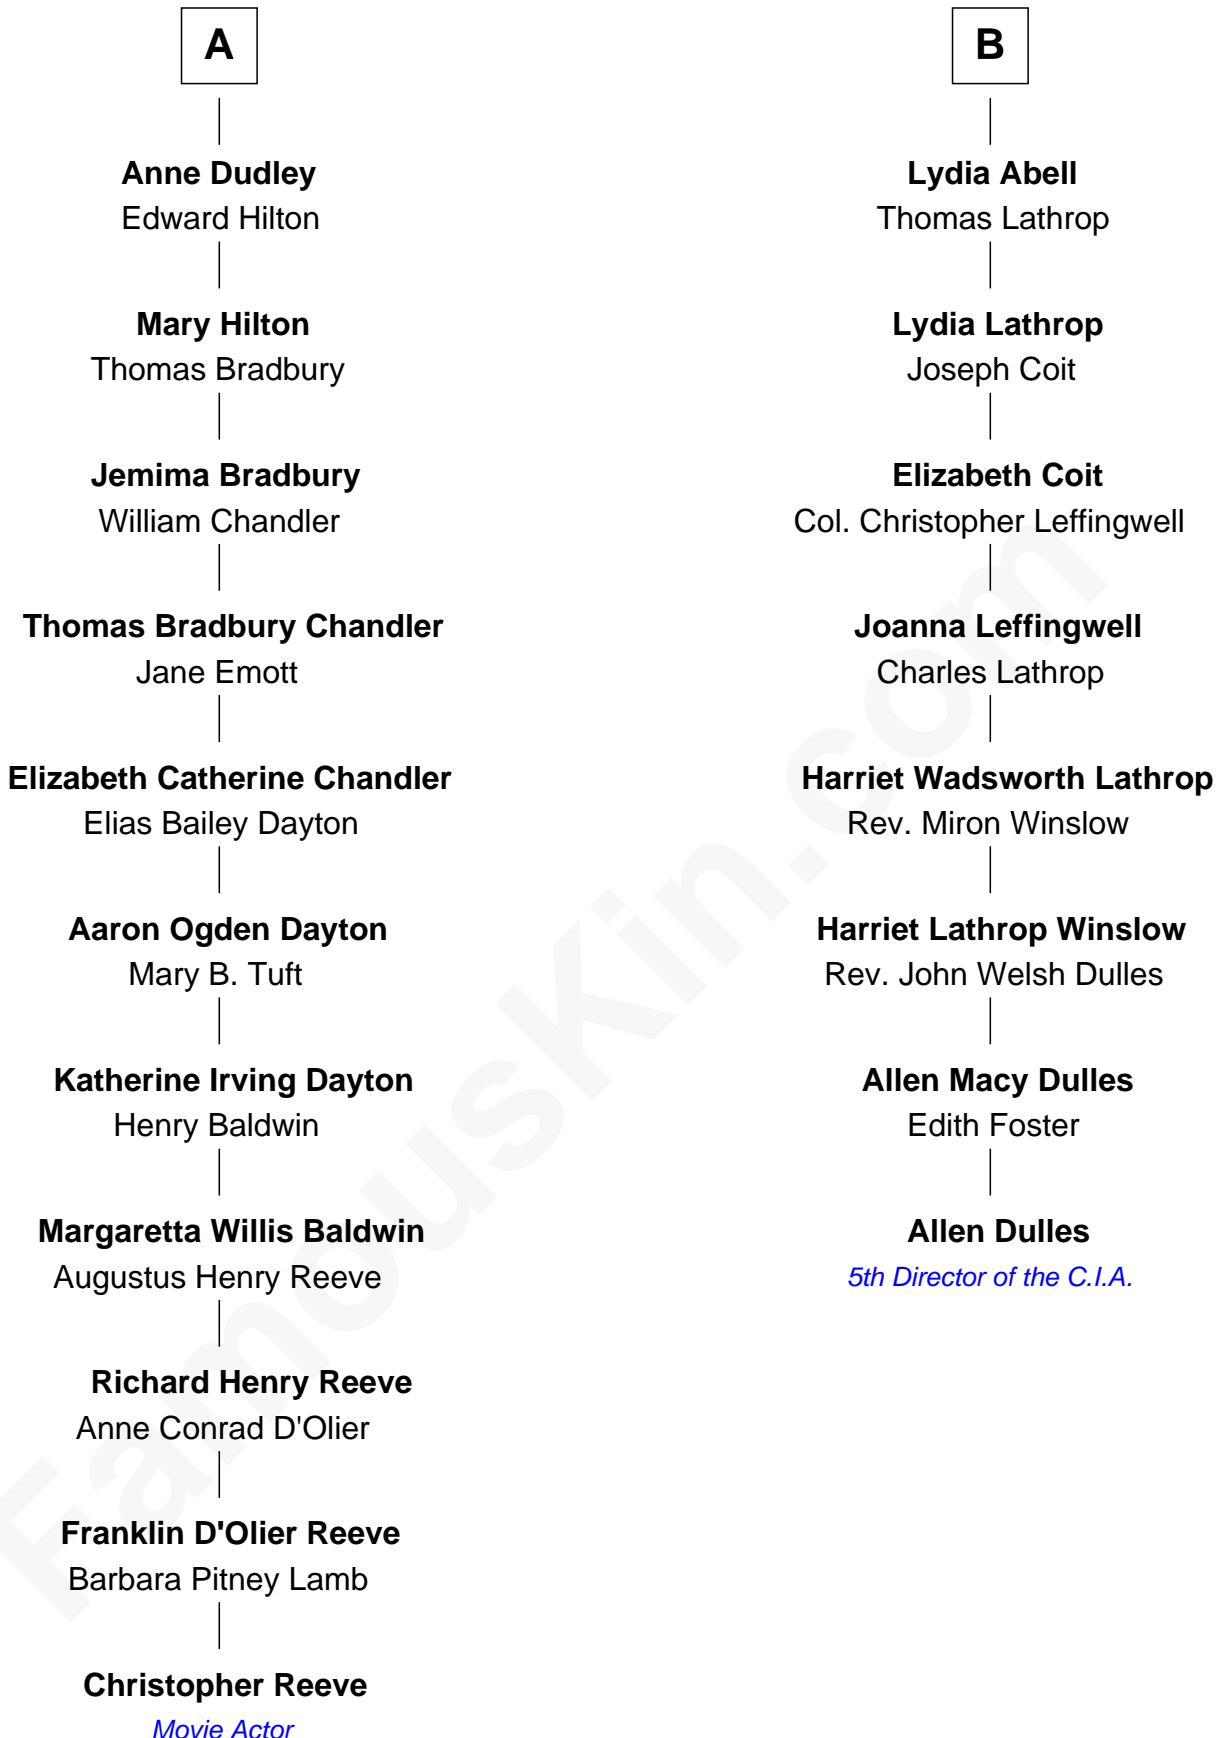

FamousKin.com
Relationship Chart of
Christopher Reeve
Movie Actor

14th cousin 3 times removed of
Allen Dulles
5th Director of the C.I.A.

Christopher Reeve photo by [Jbfrankel](#) ([CC BY-SA 3.0](#))