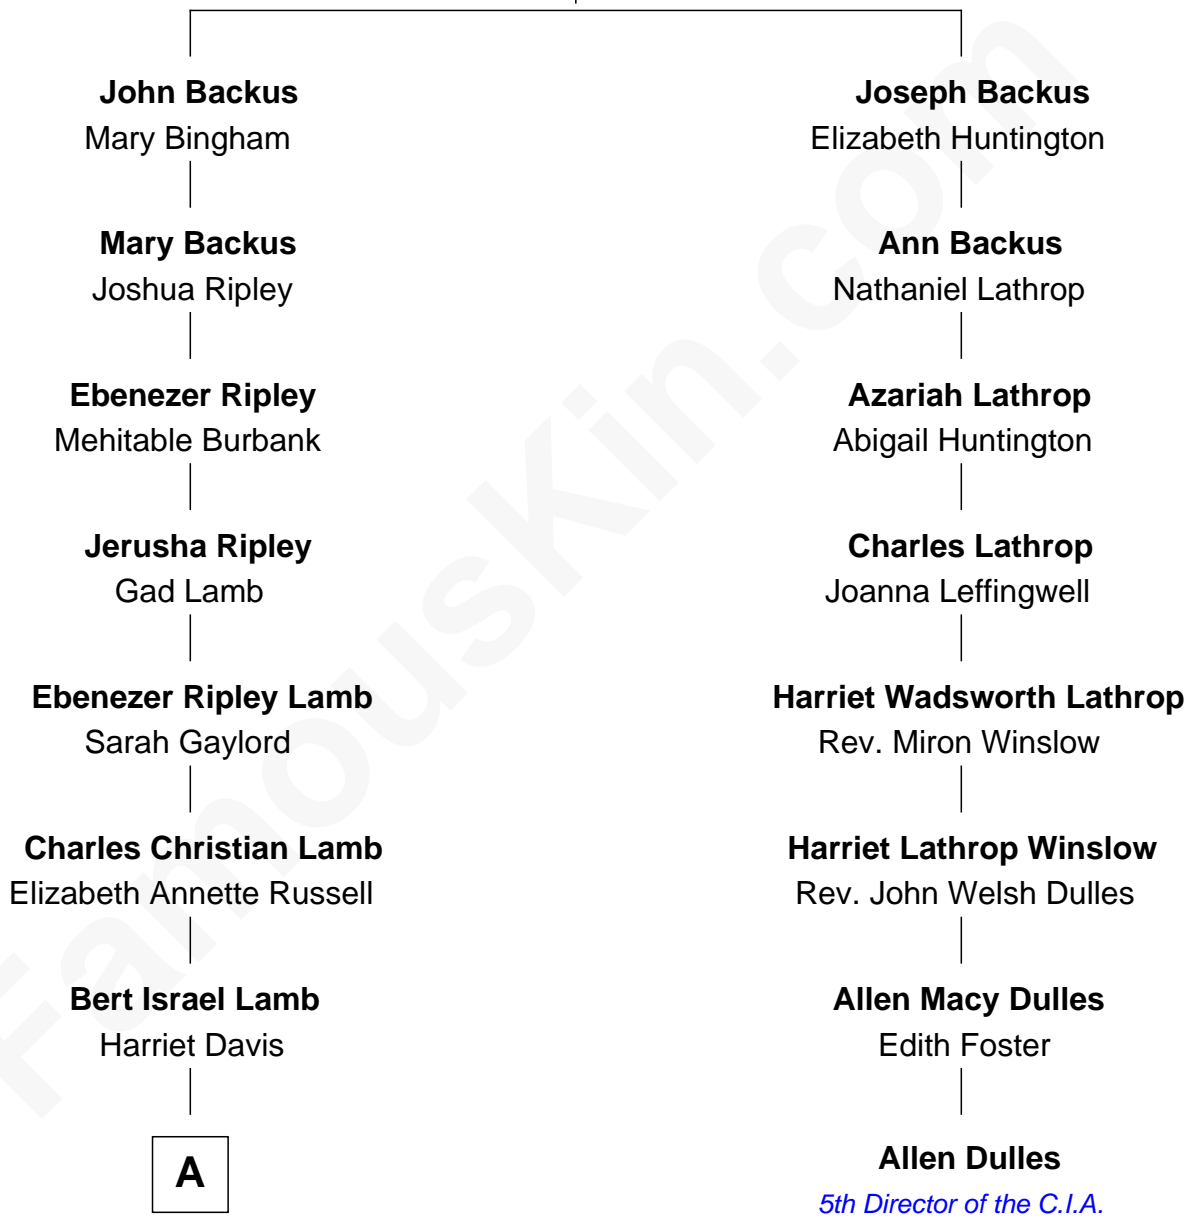

**FamousKin.com**  
**Relationship Chart of**  
**Christopher Reeve**  
*Movie Actor*

7th cousin 2 times removed of  
**Allen Dulles**  
*5th Director of the C.I.A.*

**William Backus**  
 Elizabeth Pratt

**A**

—  
**Horace Rand Lamb**  
Beatrice Louise Pitney

—  
**Barbara Pitney Lamb**  
Franklin D'Olier Reeve

—  
**Christopher Reeve**  
*Movie Actor*

FamousKin.com