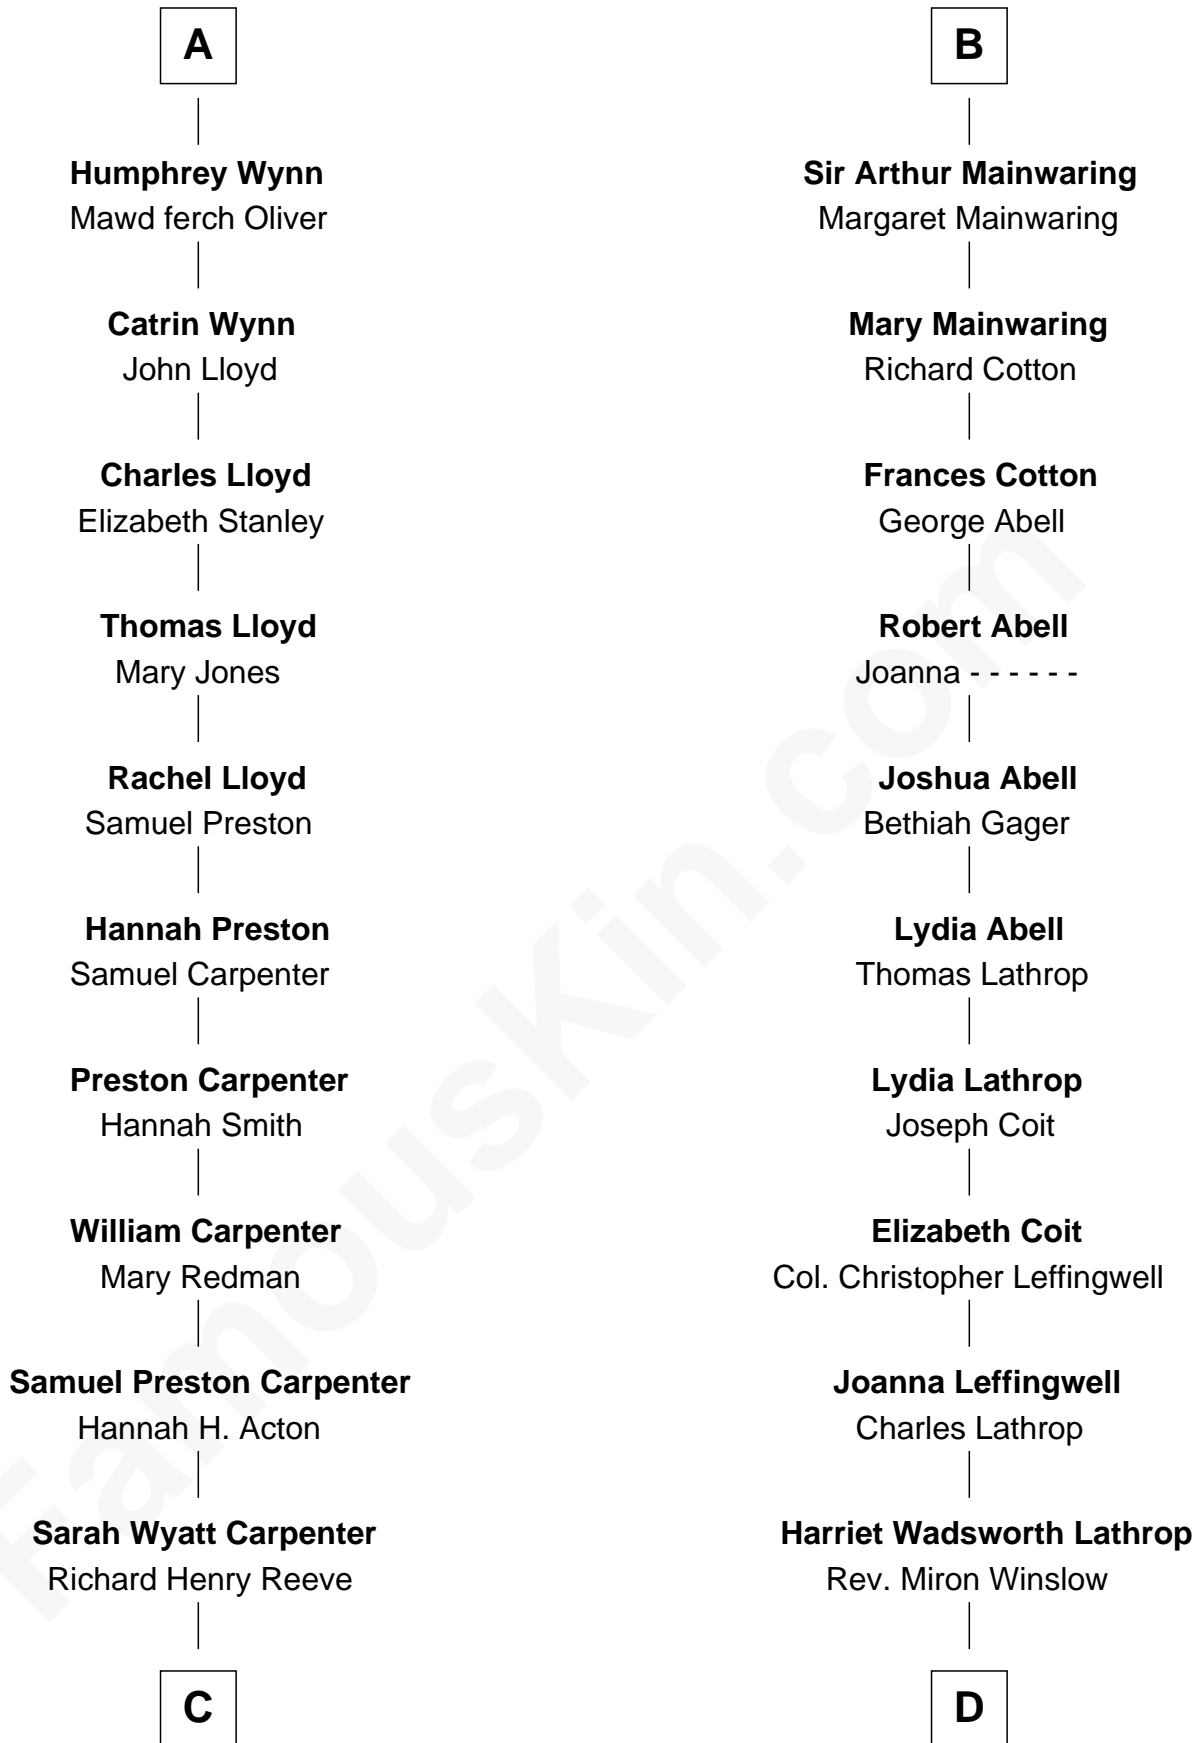

**FamousKin.com**  
**Relationship Chart of**  
**Christopher Reeve**  
*Movie Actor*

19th cousin 1 time removed of  
**Allen Dulles**  
*5th Director of the C.I.A.*

**C**

**Augustus Henry Reeve**  
Margaretta Willis Baldwin