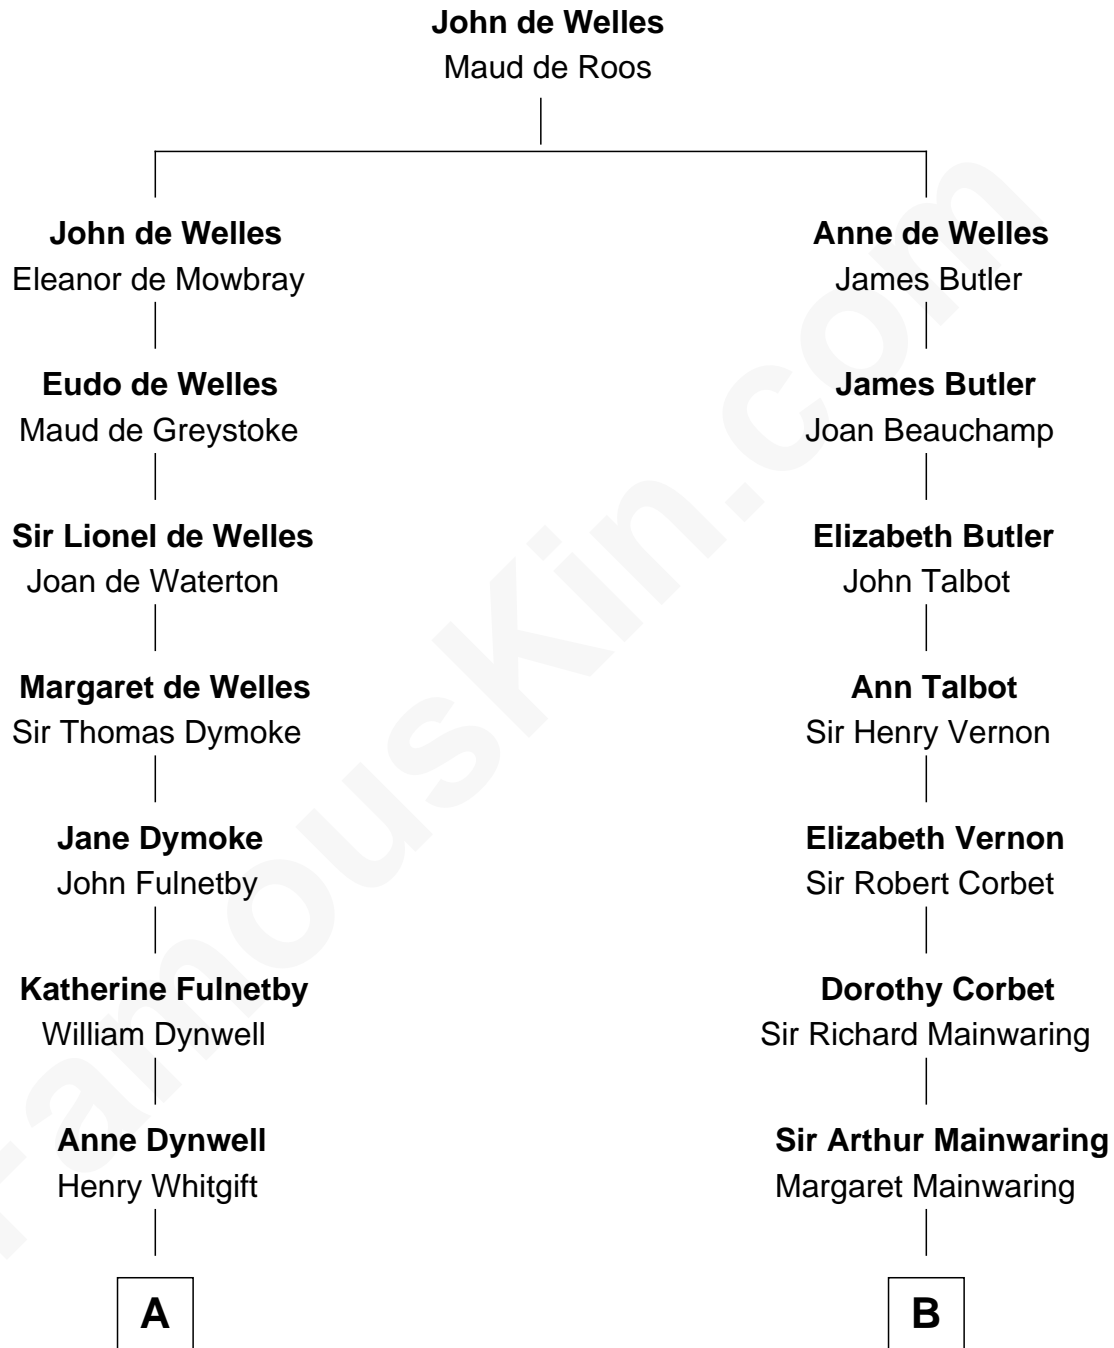

**FamousKin.com**  
**Relationship Chart of**  
**Christopher Reeve**  
*Movie Actor*

**18th cousin 2 times removed of**  
**Allen Dulles**  
*5th Director of the C.I.A.*

FamousKin.com