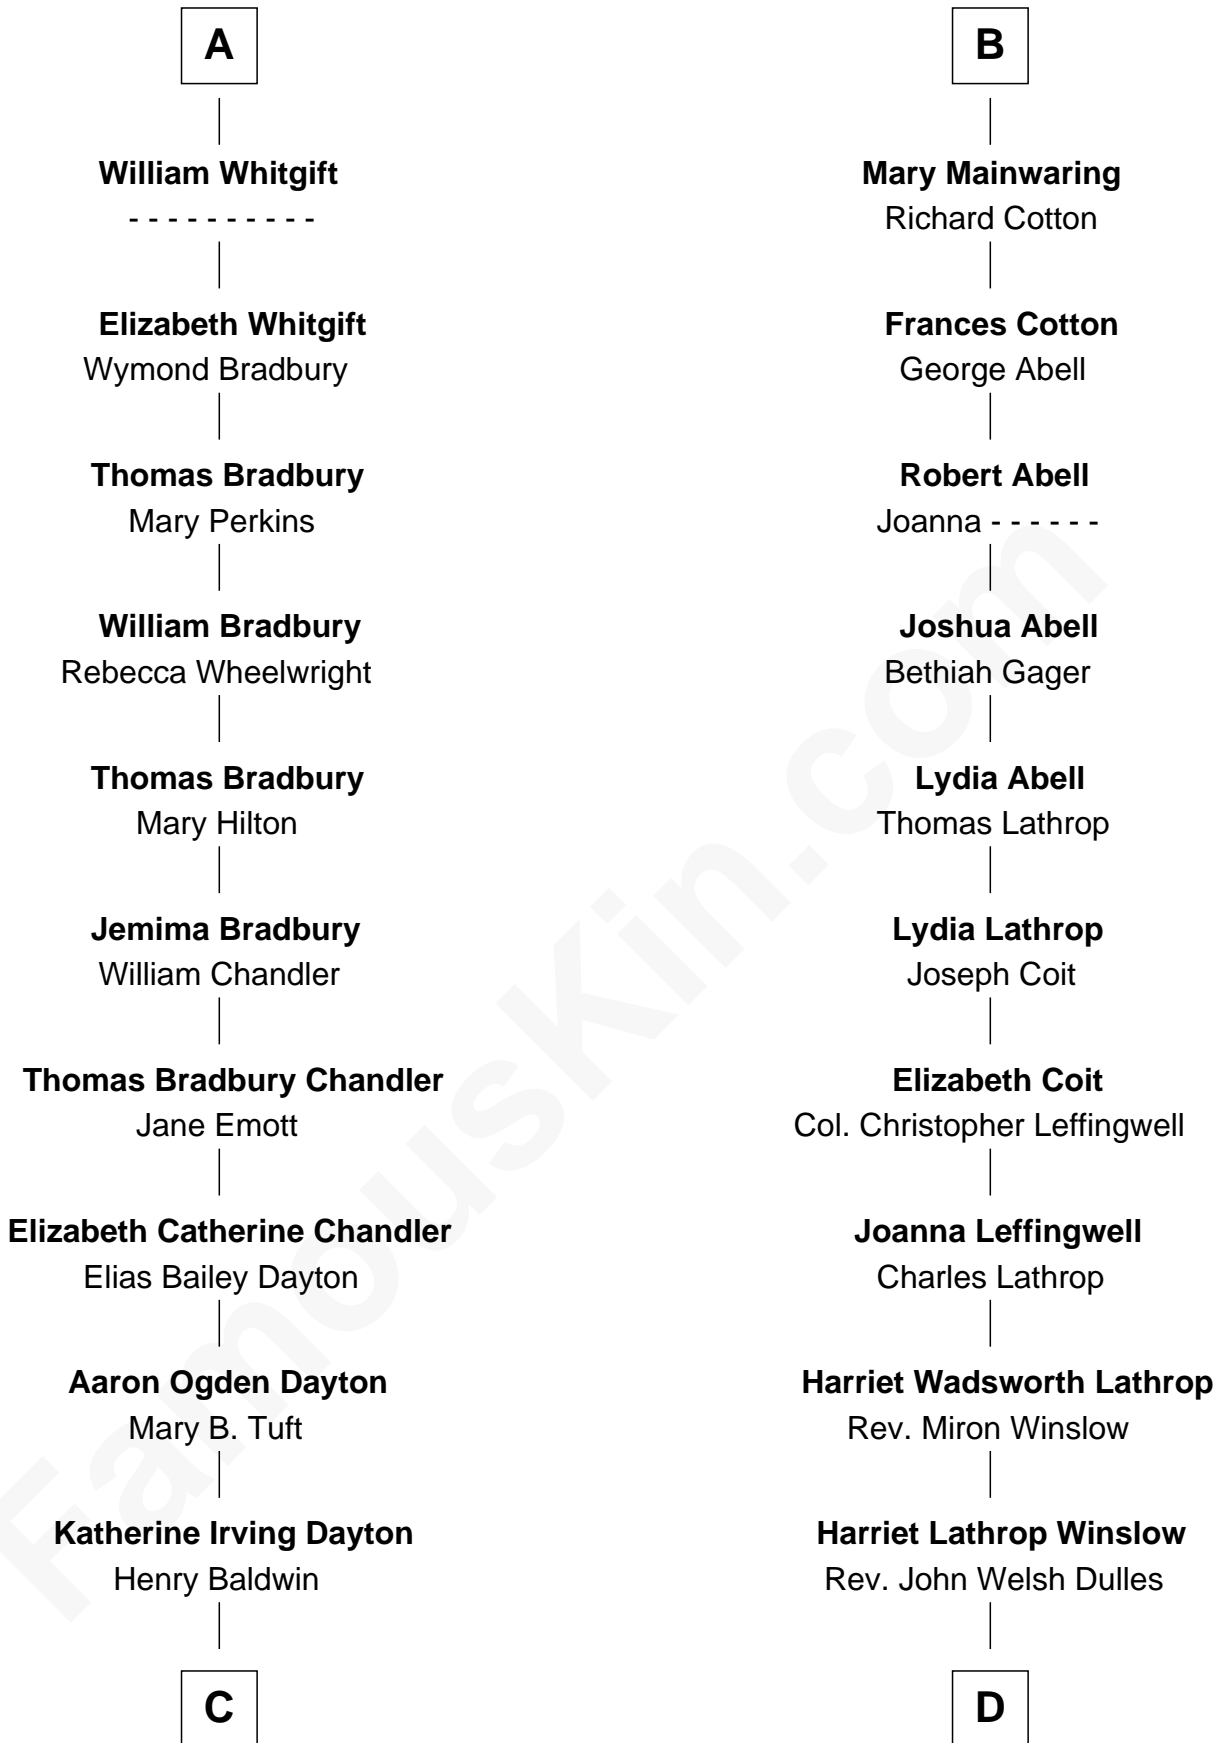

**FamousKin.com**  
**Relationship Chart of**  
**Christopher Reeve**  
*Movie Actor*

**18th cousin 2 times removed of**  
**Allen Dulles**  
*5th Director of the C.I.A.*

FamousKin.com