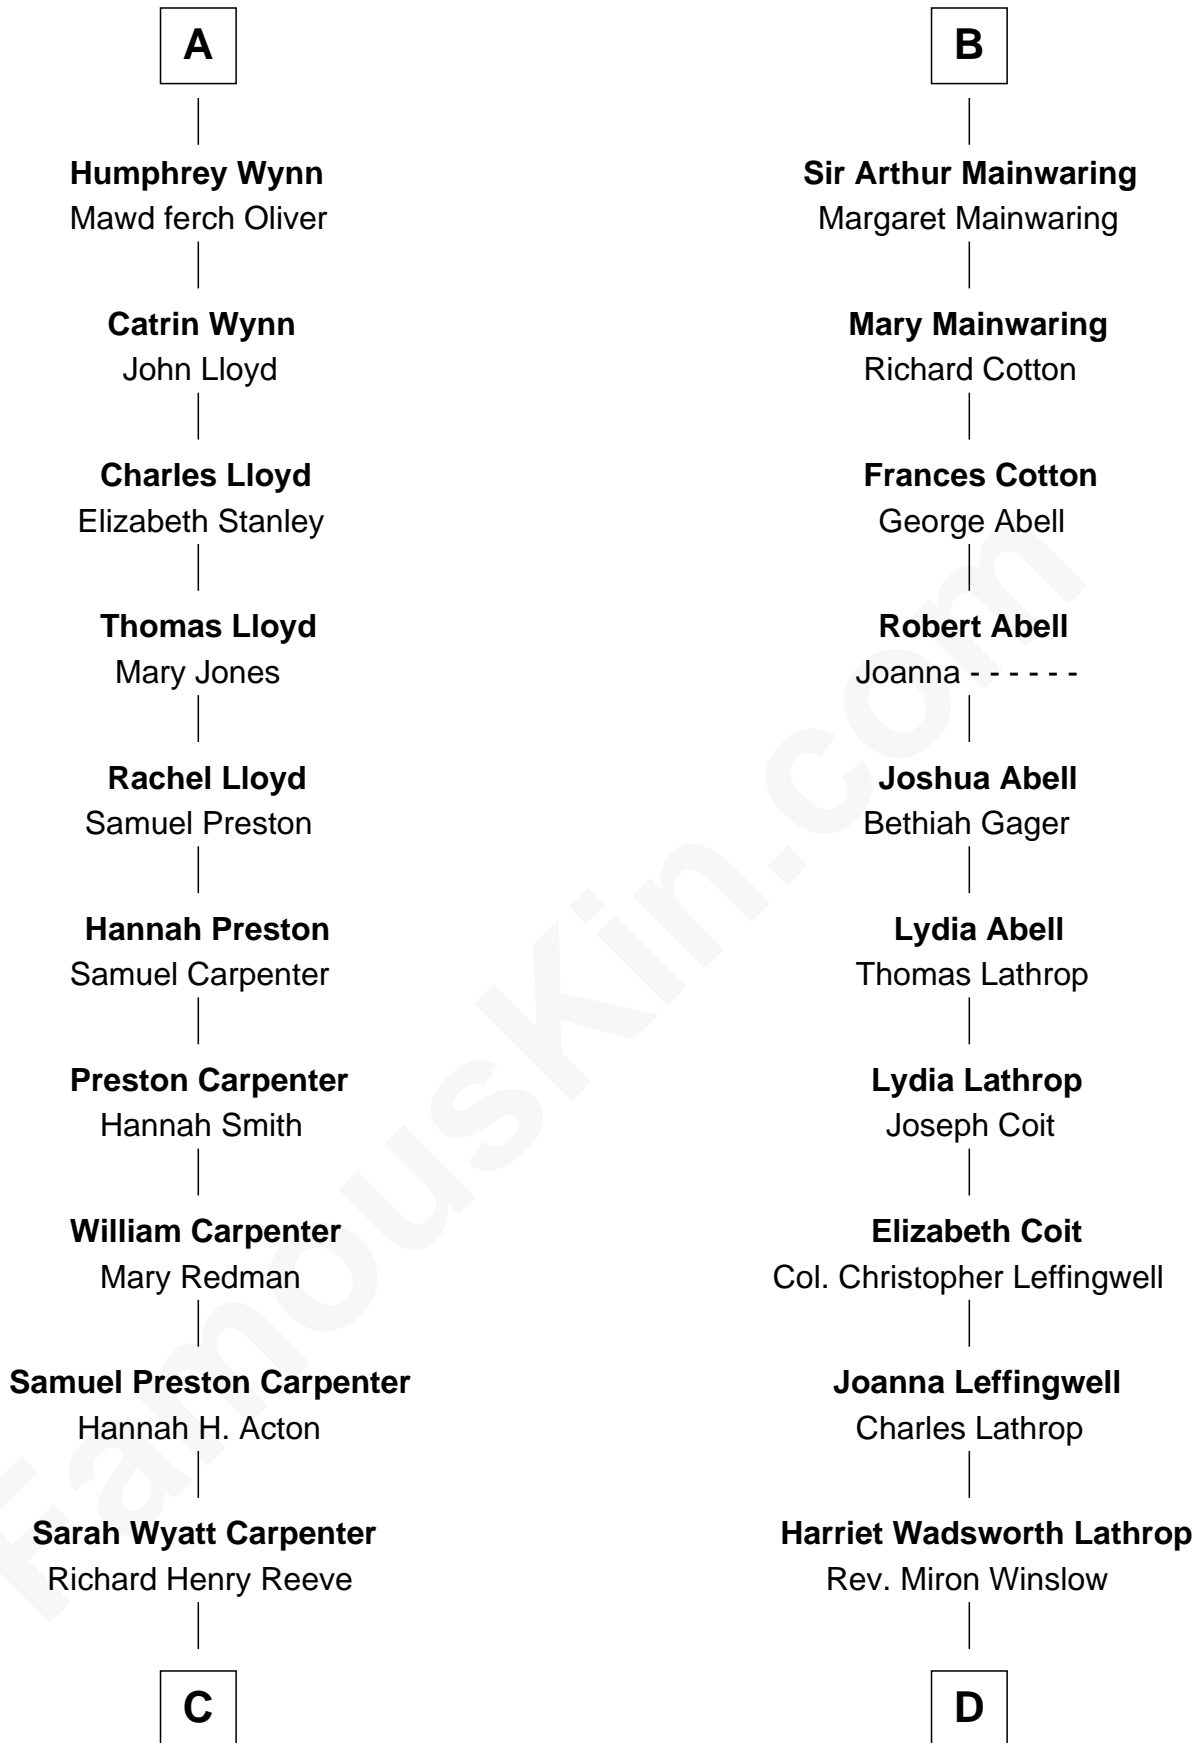

**FamousKin.com**  
**Relationship Chart of**  
**Christopher Reeve**  
*Movie Actor*

19th cousin 1 time removed of  
**Allen Dulles**  
*5th Director of the C.I.A.*

**Sir William de Bohun**  
 Elizabeth de Badlesmere