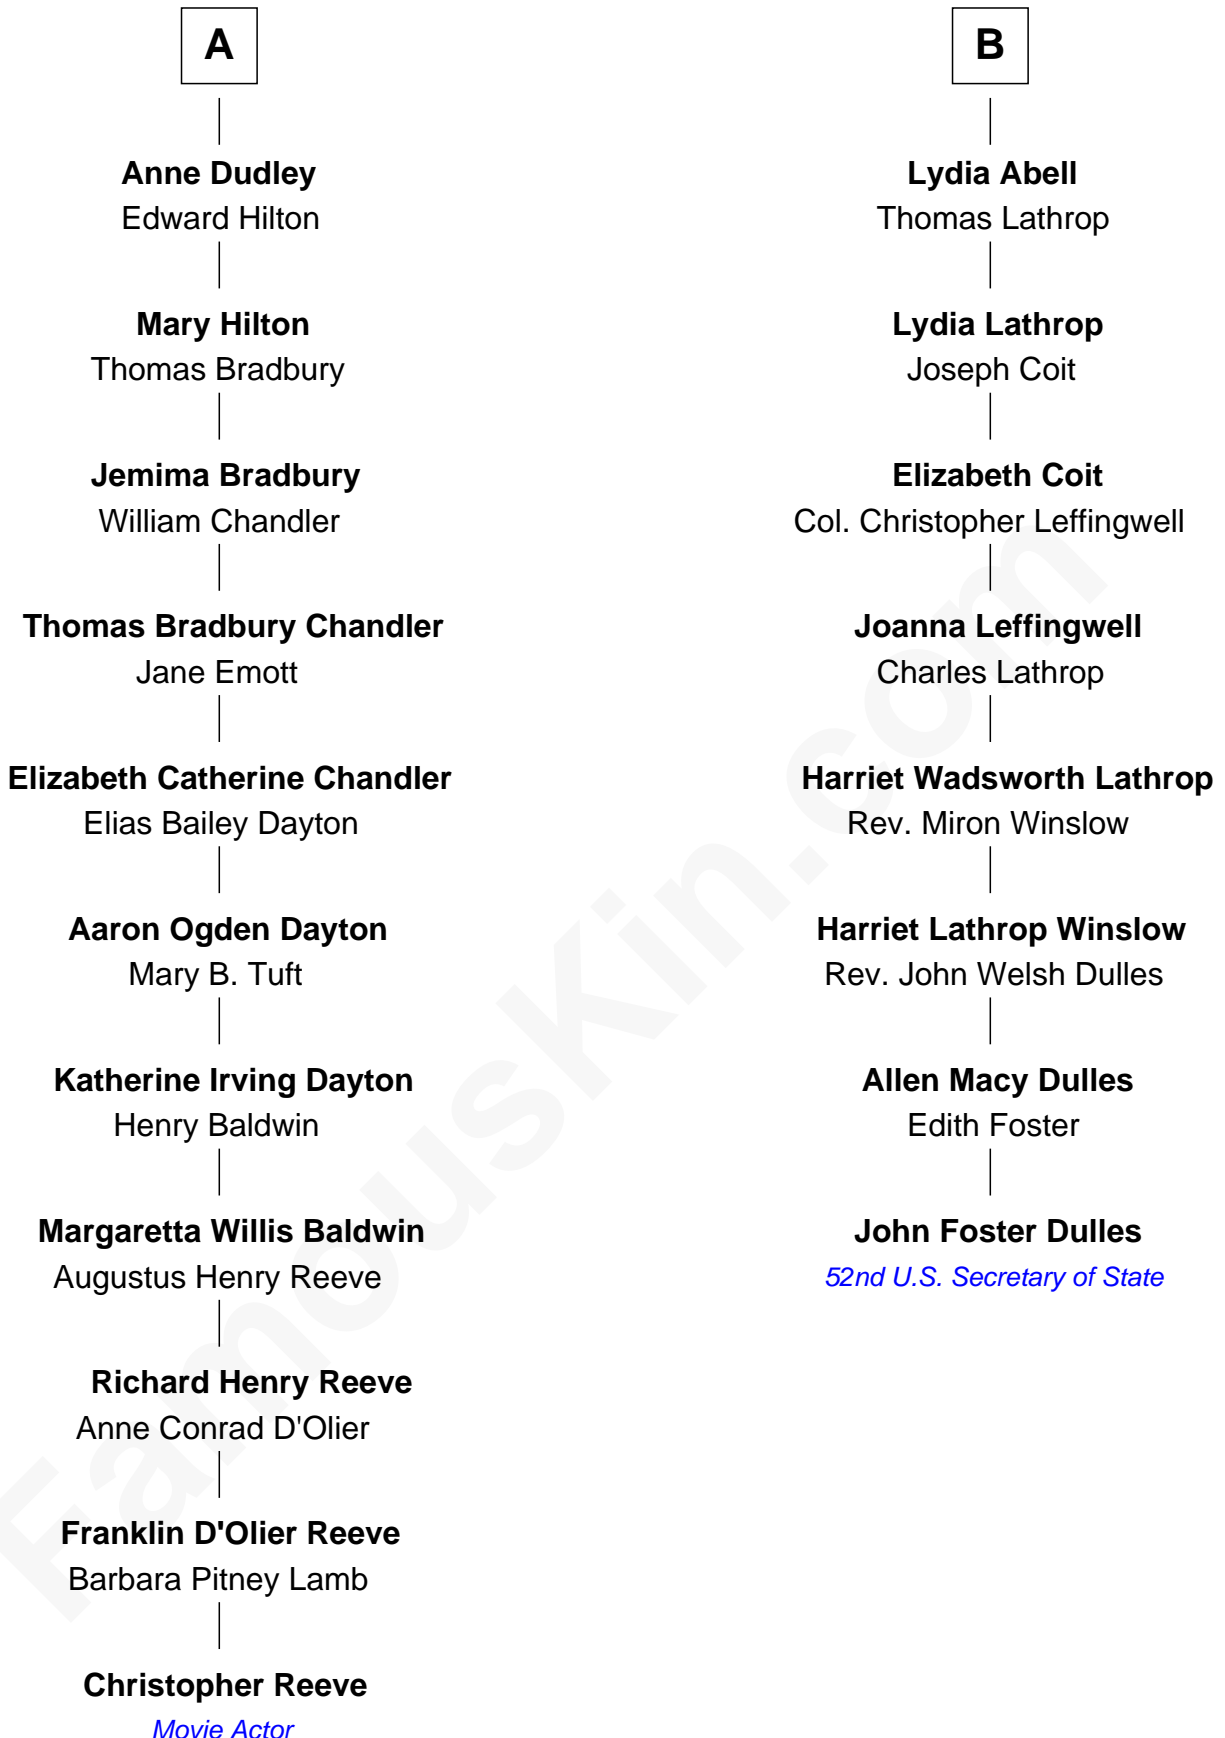

FamousKin.com
Relationship Chart of
Christopher Reeve
Movie Actor

14th cousin 3 times removed of

John Foster Dulles
52nd U.S. Secretary of State

Christopher Reeve photo by [Jbfrankel](#) ([CC BY-SA 3.0](#))