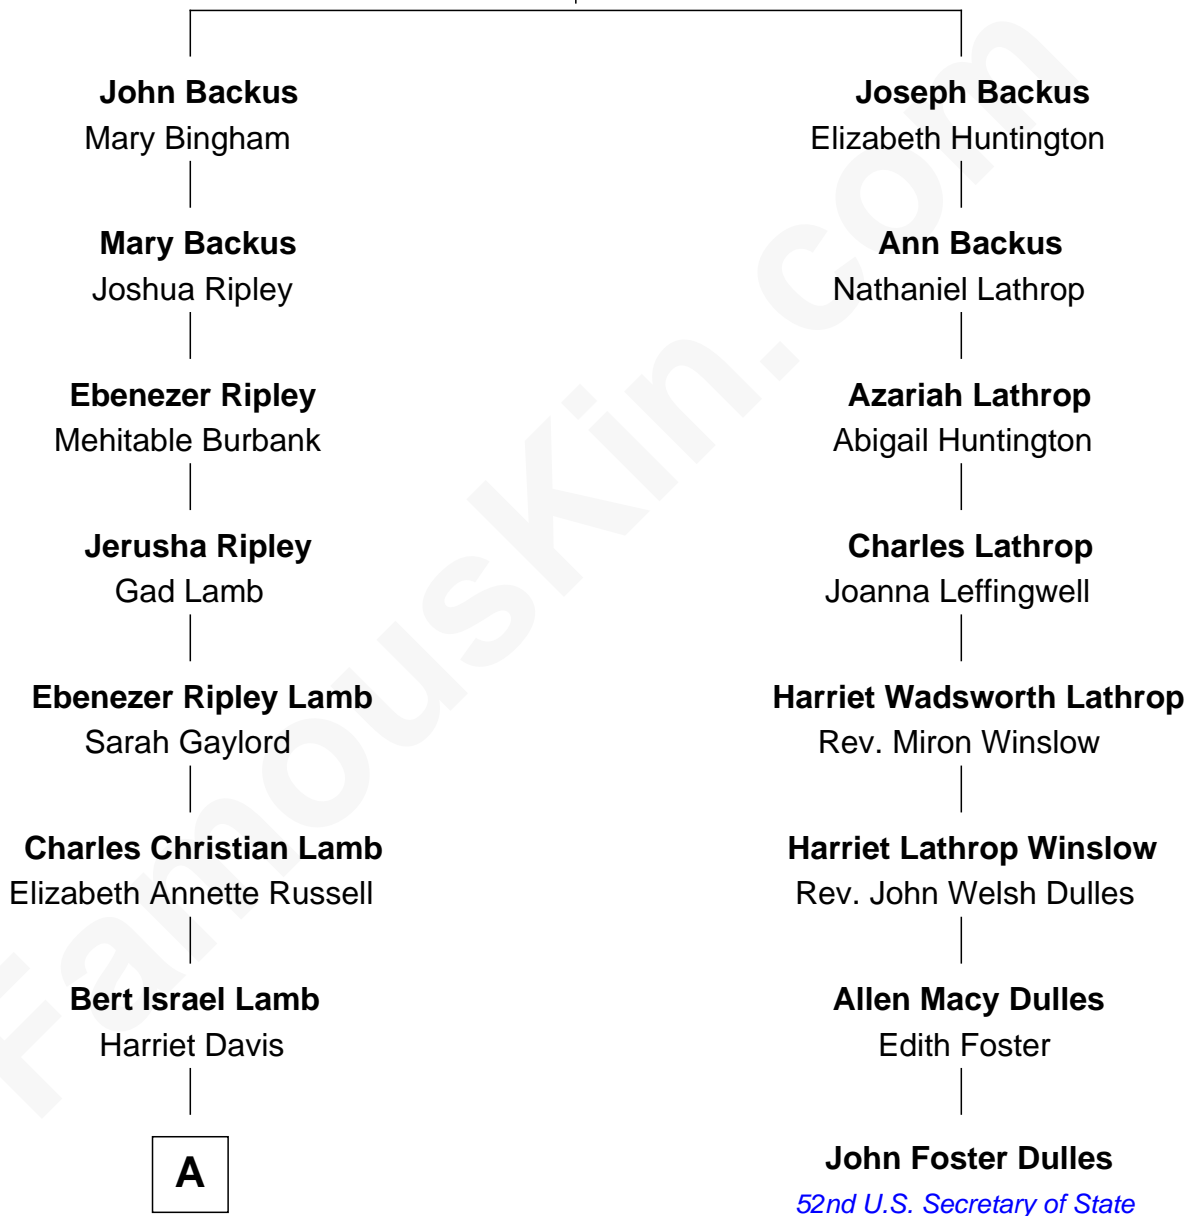

FamousKin.com
Relationship Chart of
Christopher Reeve
Movie Actor

7th cousin 2 times removed of

John Foster Dulles
52nd U.S. Secretary of State

William Backus
 Elizabeth Pratt

A

—
Horace Rand Lamb
Beatrice Louise Pitney