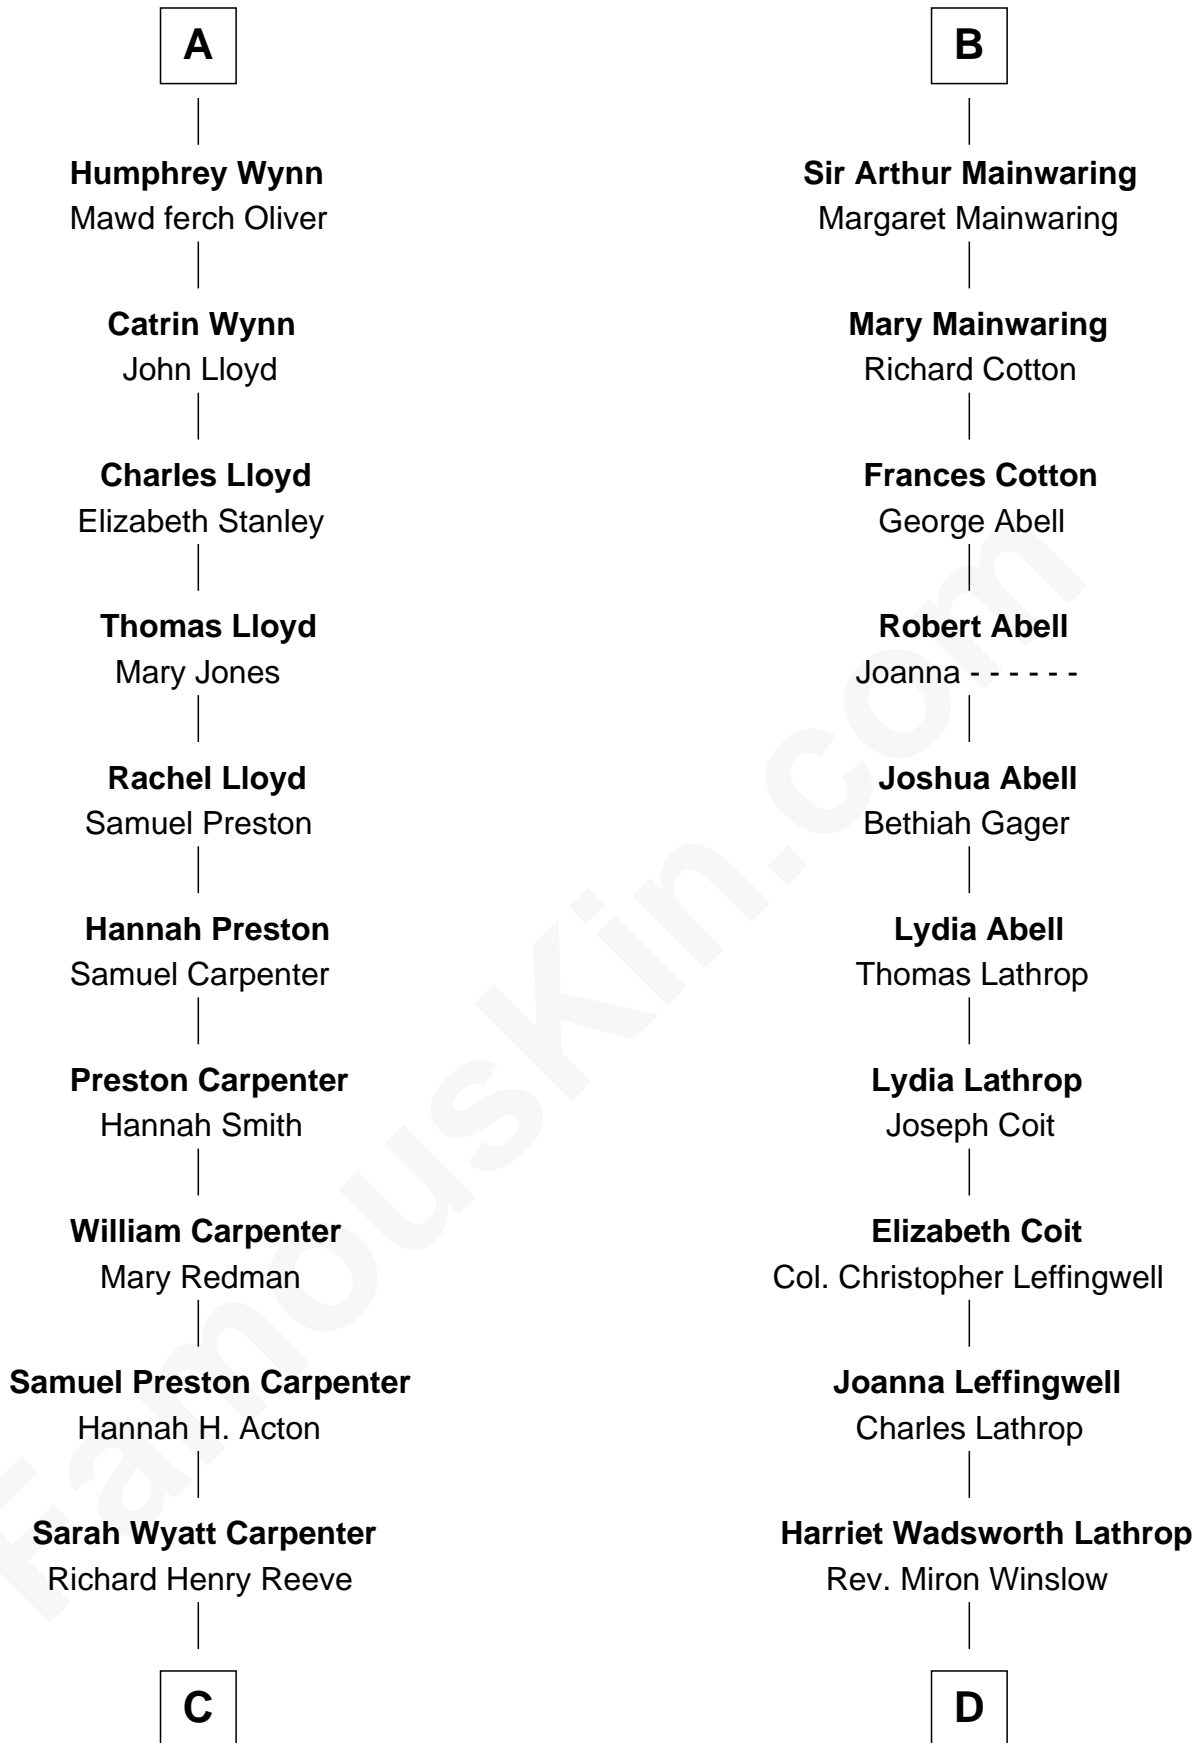

FamousKin.com
Relationship Chart of
Christopher Reeve
Movie Actor

19th cousin 1 time removed of

John Foster Dulles
52nd U.S. Secretary of State

C

Augustus Henry Reeve
Margaretta Willis Baldwin

Richard Henry Reeve
Anne Conrad D'Olier