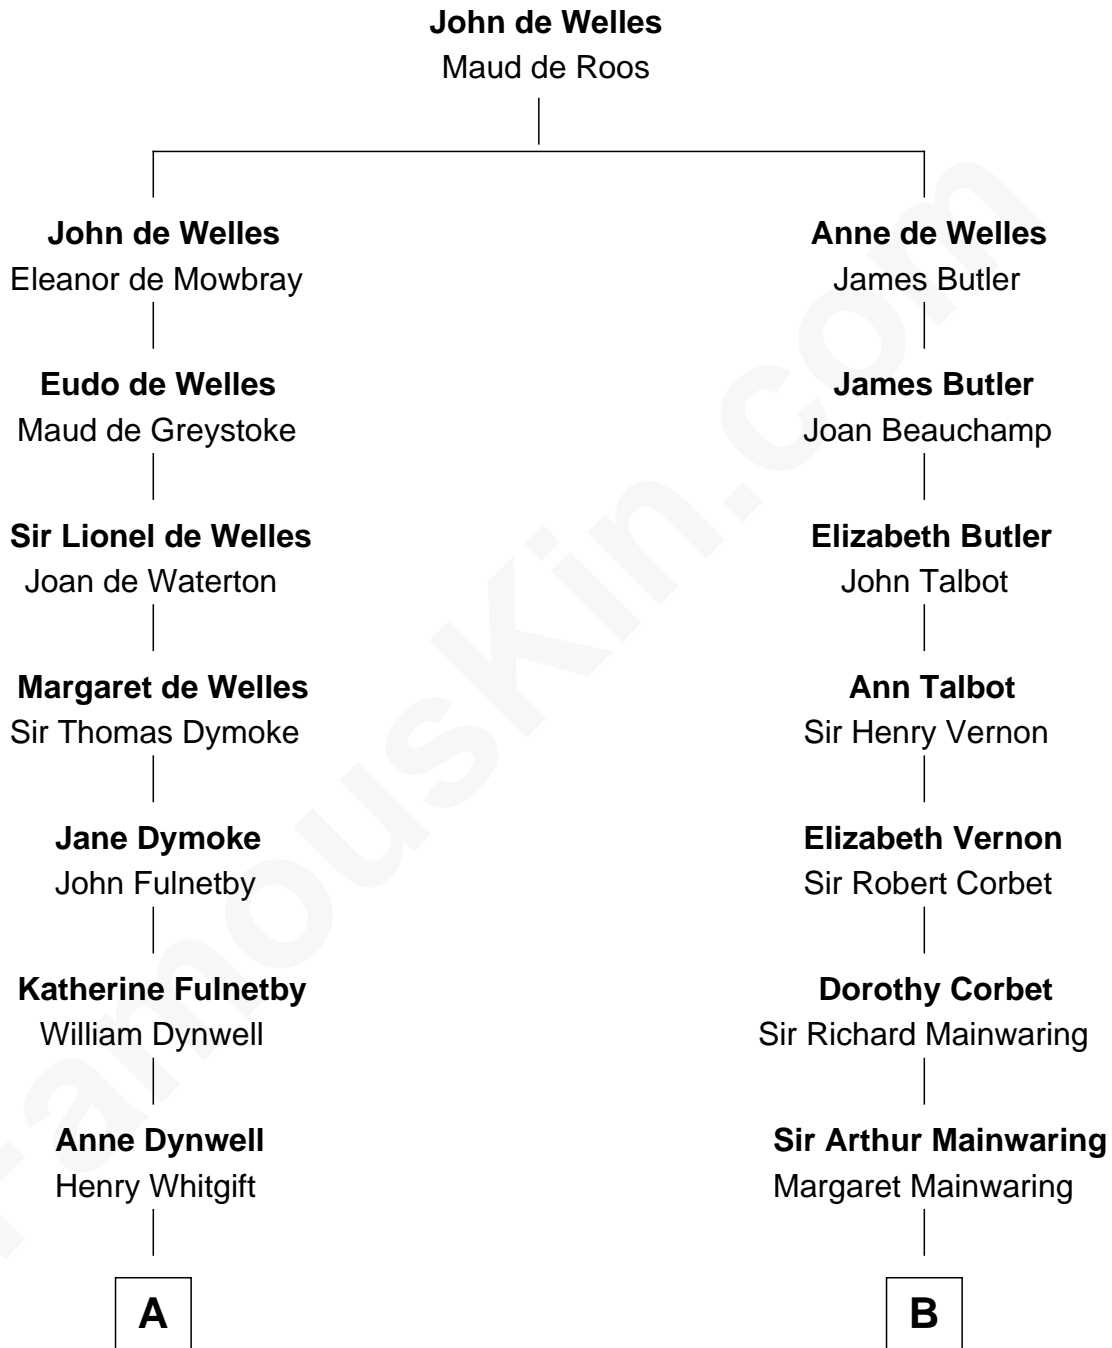

FamousKin.com
Relationship Chart of
Christopher Reeve
Movie Actor

18th cousin 2 times removed of

John Foster Dulles
52nd U.S. Secretary of State

C

Margaretta Willis Baldwin

Augustus Henry Reeve

Richard Henry Reeve

Anne Conrad D'Olier

Franklin D'Olier Reeve

Barbara Pitney Lamb

Christopher Reeve

Movie Actor

D

Allen Macy Dulles

Edith Foster