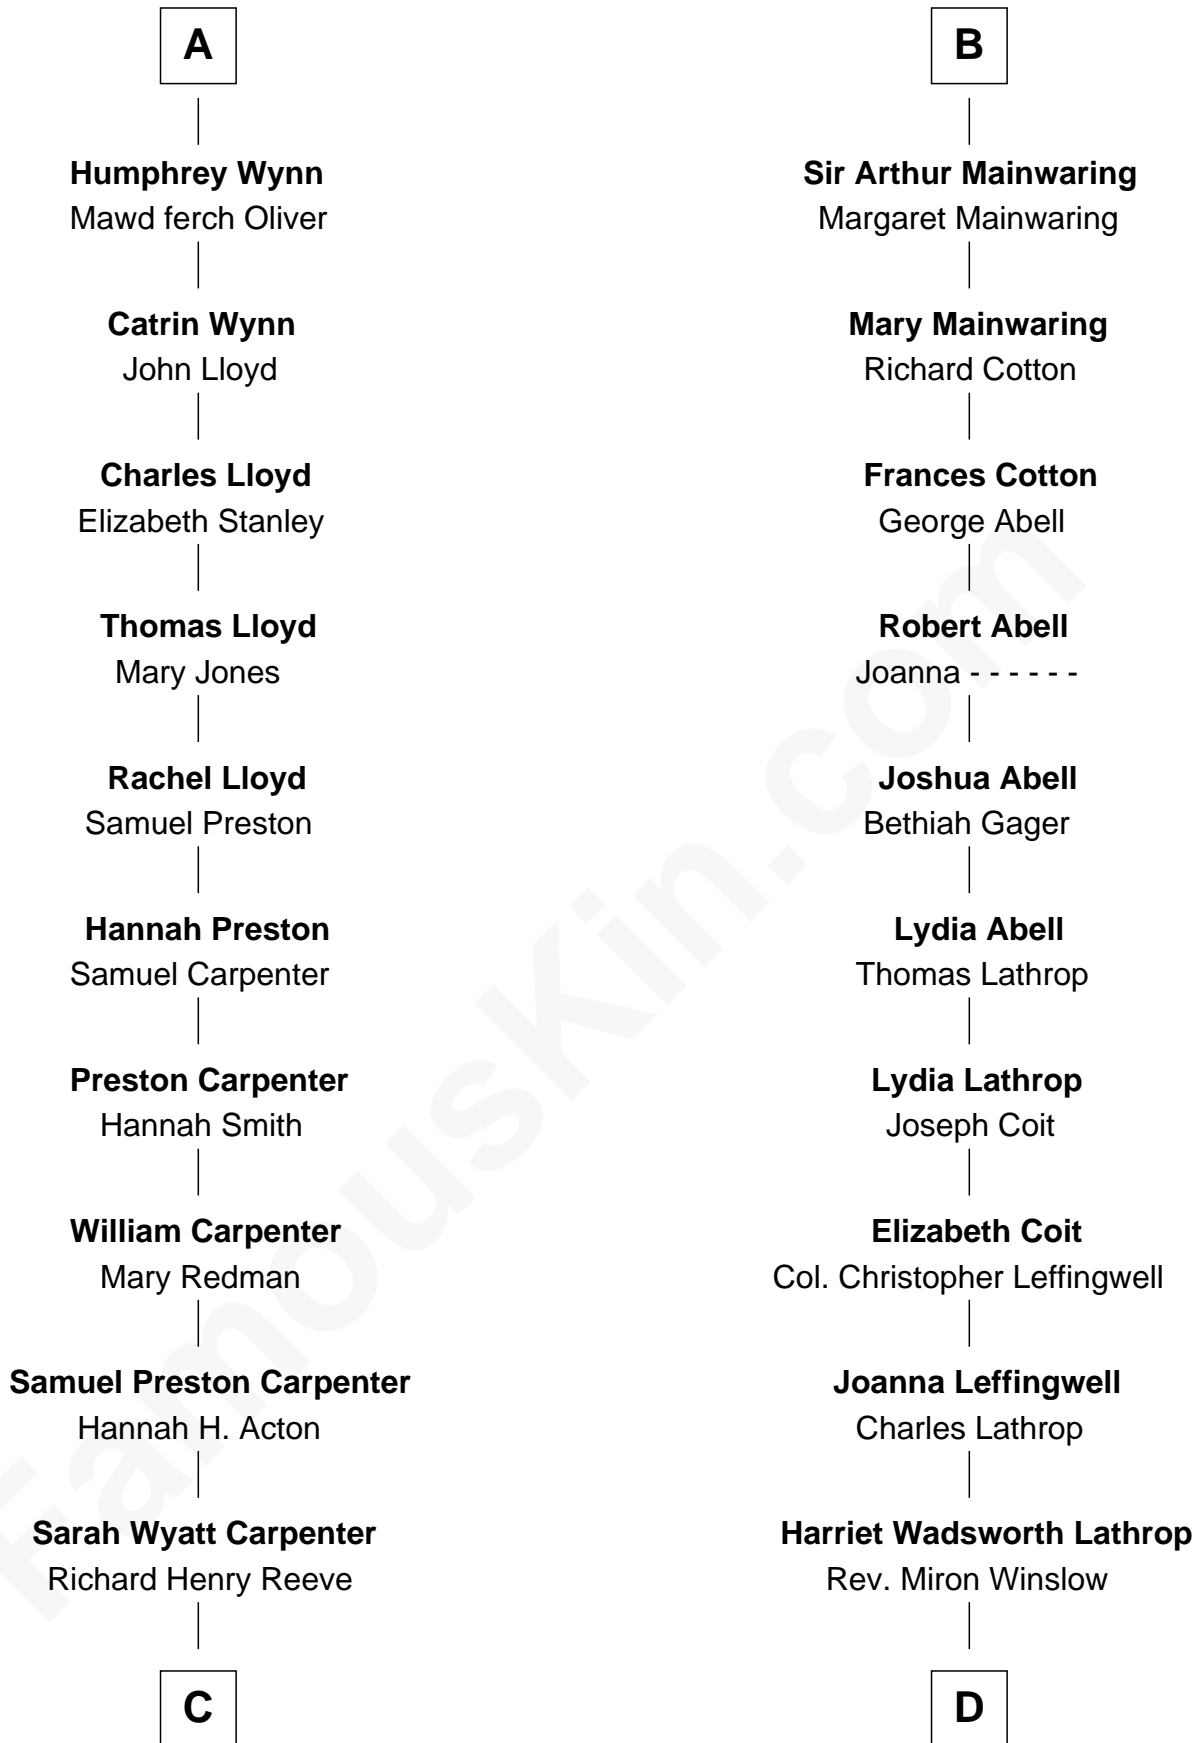

FamousKin.com
Relationship Chart of
Christopher Reeve
Movie Actor

19th cousin 1 time removed of
John Foster Dulles
52nd U.S. Secretary of State

C

Augustus Henry Reeve
Margaretta Willis Baldwin

Richard Henry Reeve
Anne Conrad D'Olier