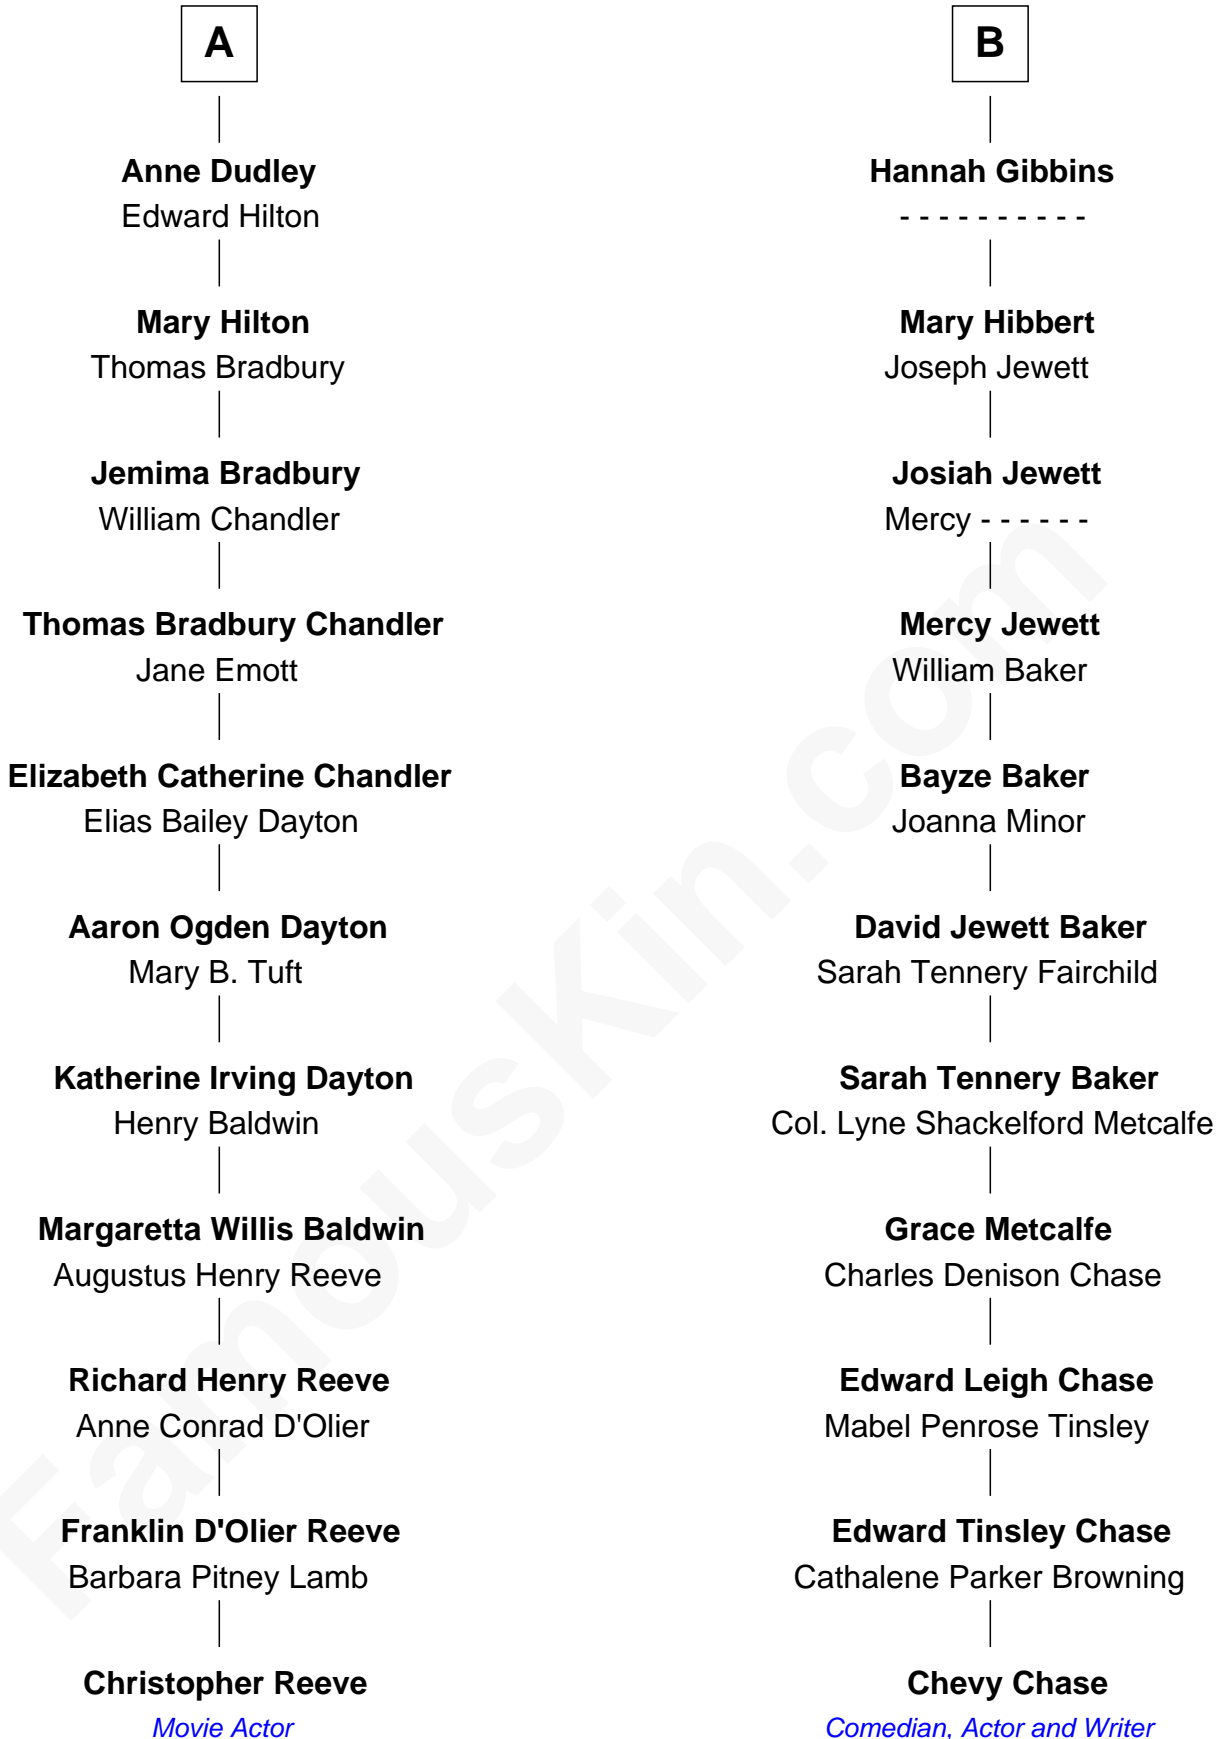

# FamousKin.com Relationship Chart of

**Christopher Reeve**

*Movie Actor*

17th cousin of

**Chevy Chase**

*Comedian, Actor and Writer*

Christopher Reeve photo by [Jbfrankel](#) (CC BY-SA 3.0)

Chevy Chase photo by [Alan Light](#) (CC BY 2.0)