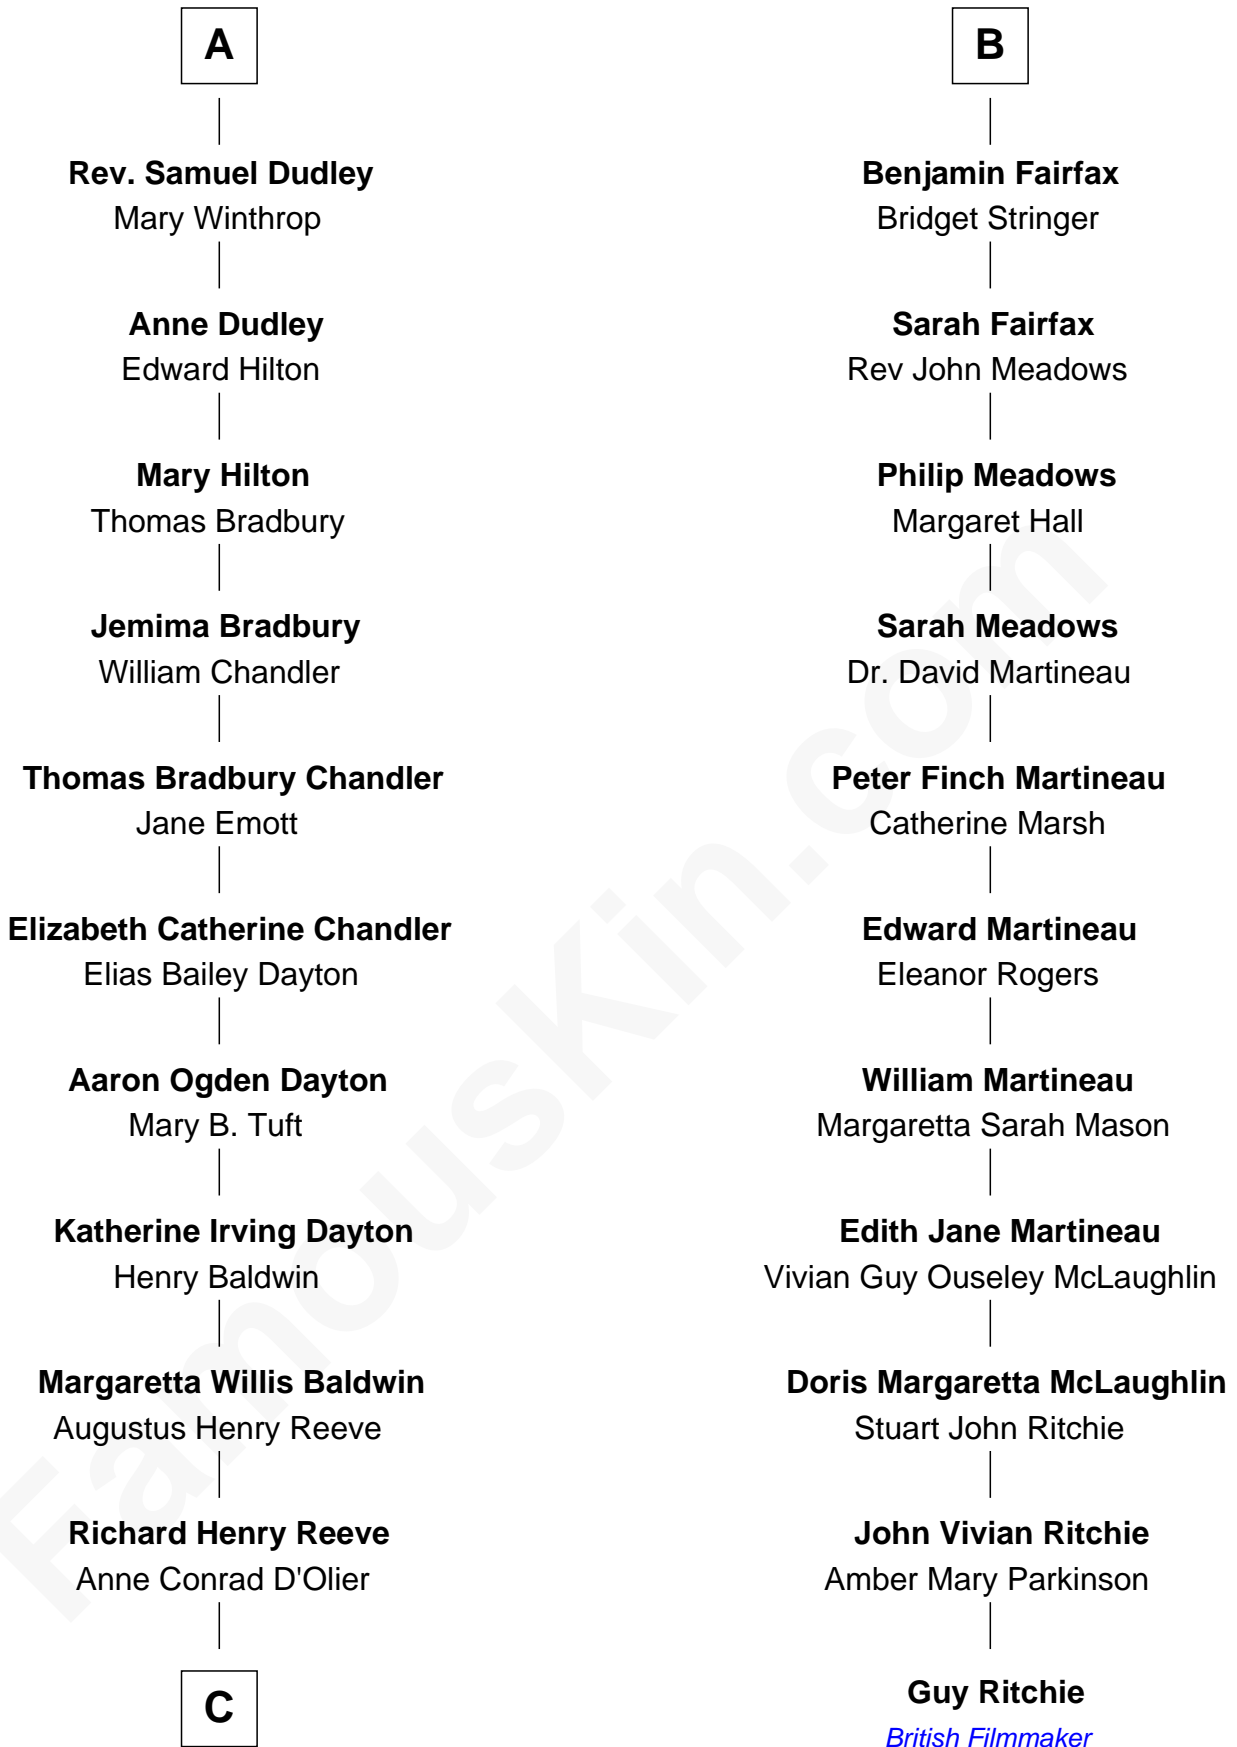

FamousKin.com
Relationship Chart of
Christopher Reeve
Movie Actor

17th cousin 1 time removed of
Guy Ritchie
British Filmmaker

C

Franklin D'Olier Reeve

Barbara Pitney Lamb

Christopher Reeve

Movie Actor

FamousKin.com