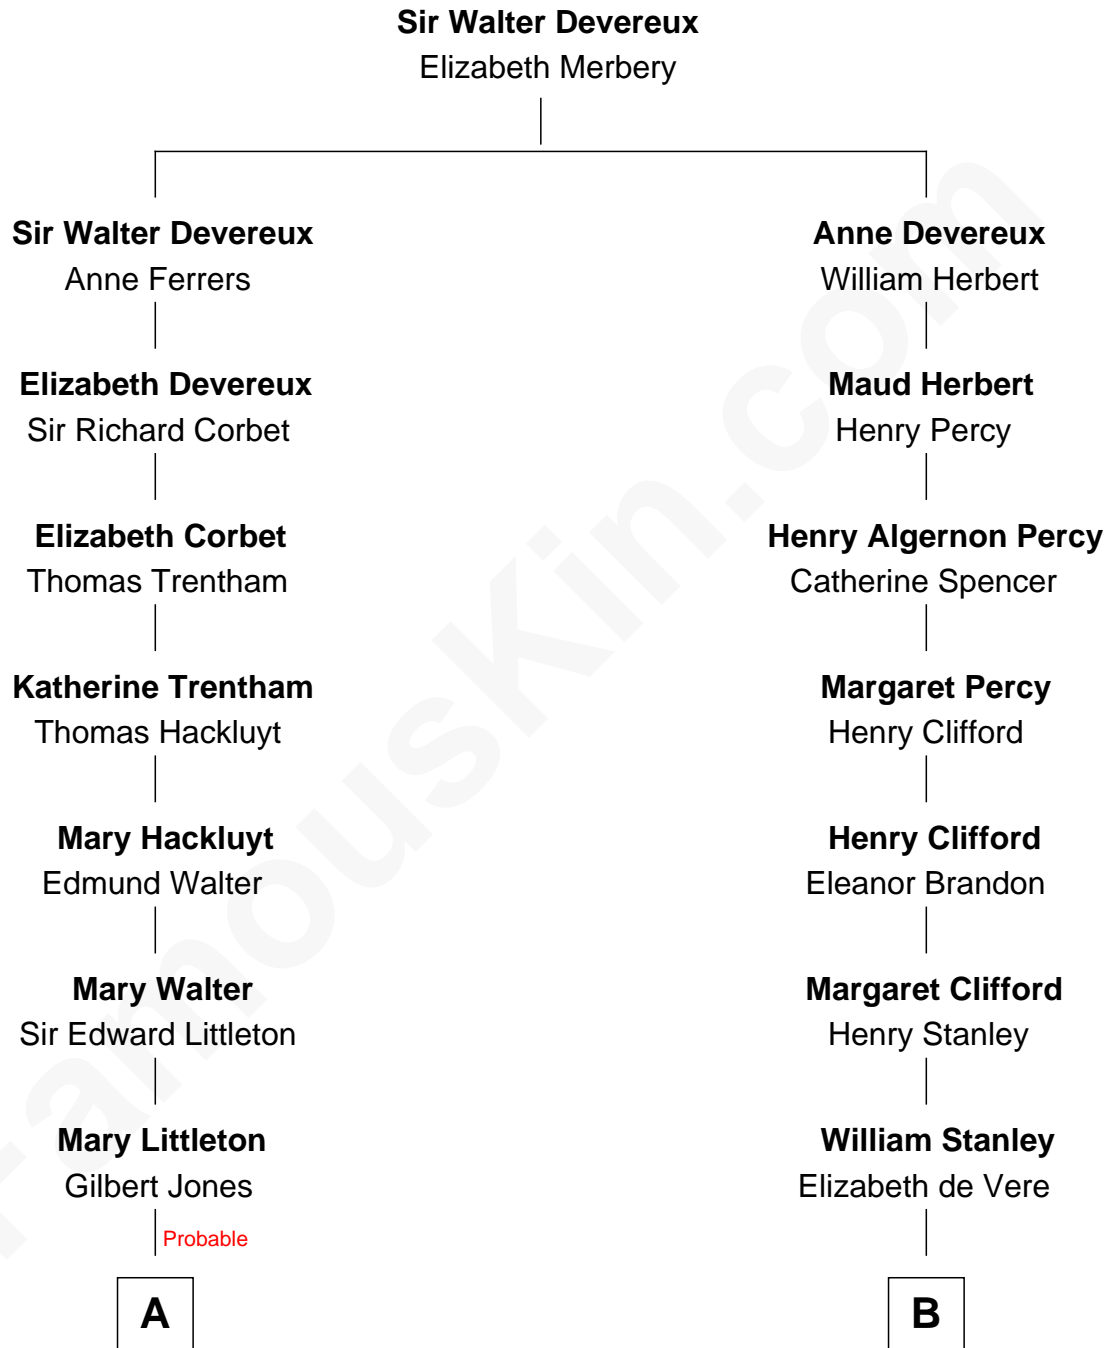

FamousKin.com
Relationship Chart of
Christopher Reeve
Movie Actor

17th cousin 1 time removed of
Guy Ritchie
British Filmmaker

C

John Vivian Ritchie
Amber Mary Parkinson

Guy Ritchie
British Filmmaker

FamousKin.com