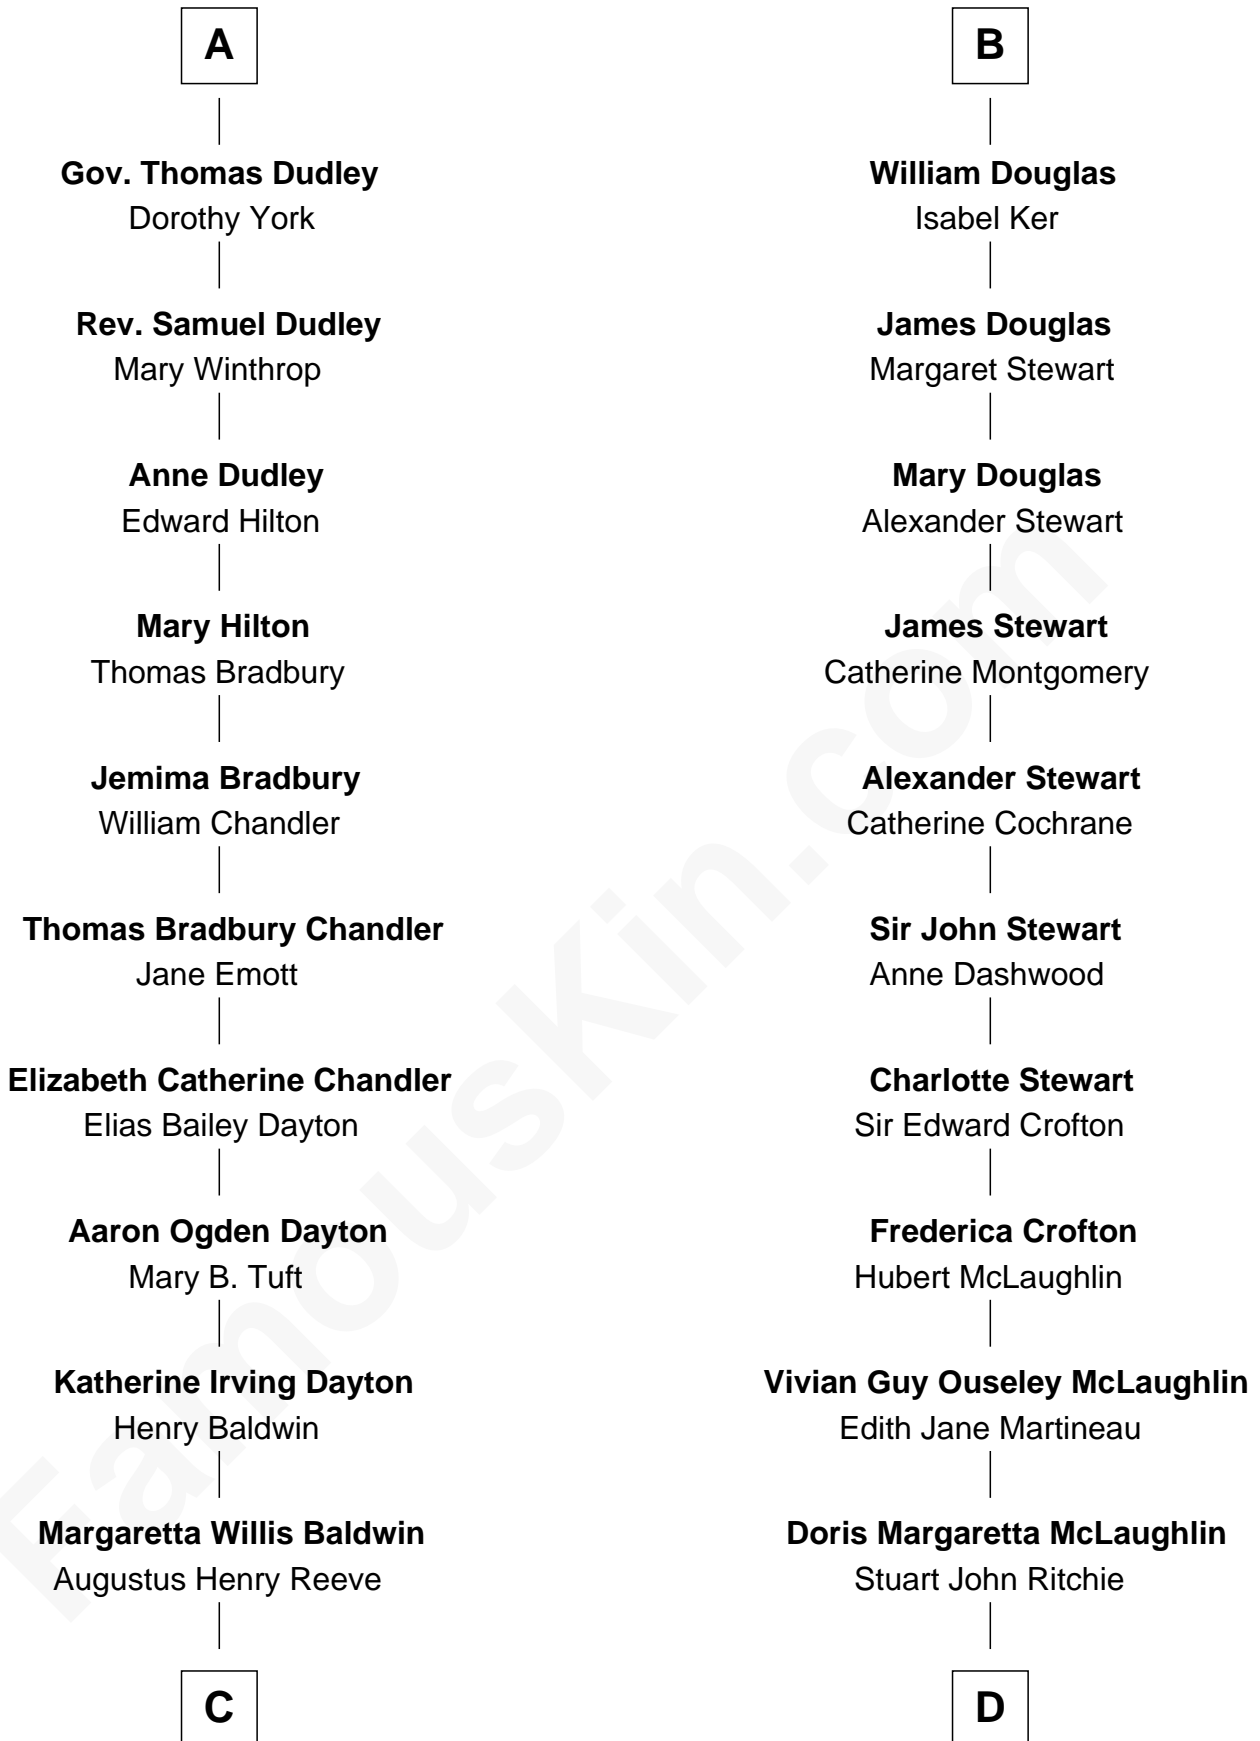

**FamousKin.com**  
**Relationship Chart of**  
**Christopher Reeve**  
*Movie Actor*

18th cousin 1 time removed of  
**Guy Ritchie**  
*British Filmmaker*

**Sir Thomas de Holand**  
 Alice Fitzalan

**C**