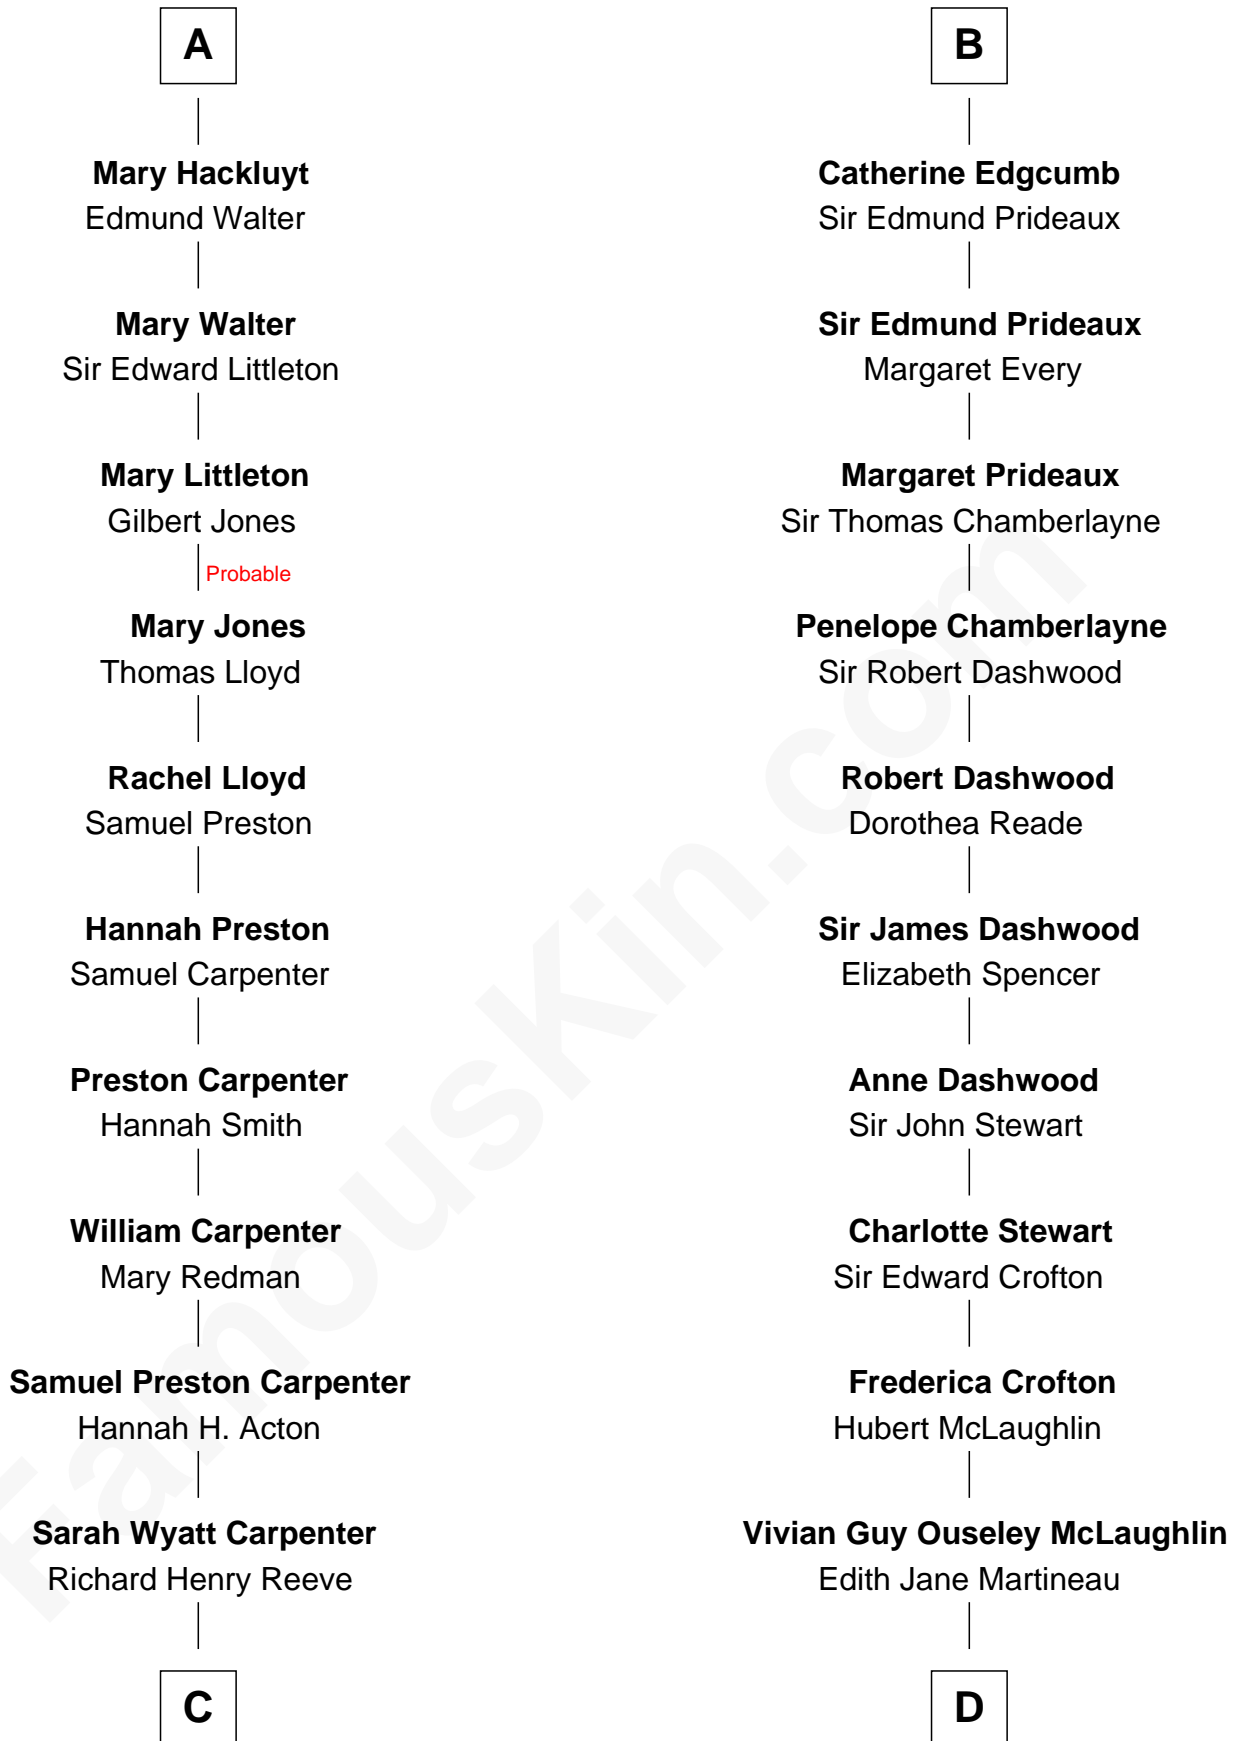

**FamousKin.com**  
**Relationship Chart of**  
**Christopher Reeve**  
*Movie Actor*

19th cousin 1 time removed of  
**Guy Ritchie**  
*British Filmmaker*

**C**

**Augustus Henry Reeve**  
Margaretta Willis Baldwin