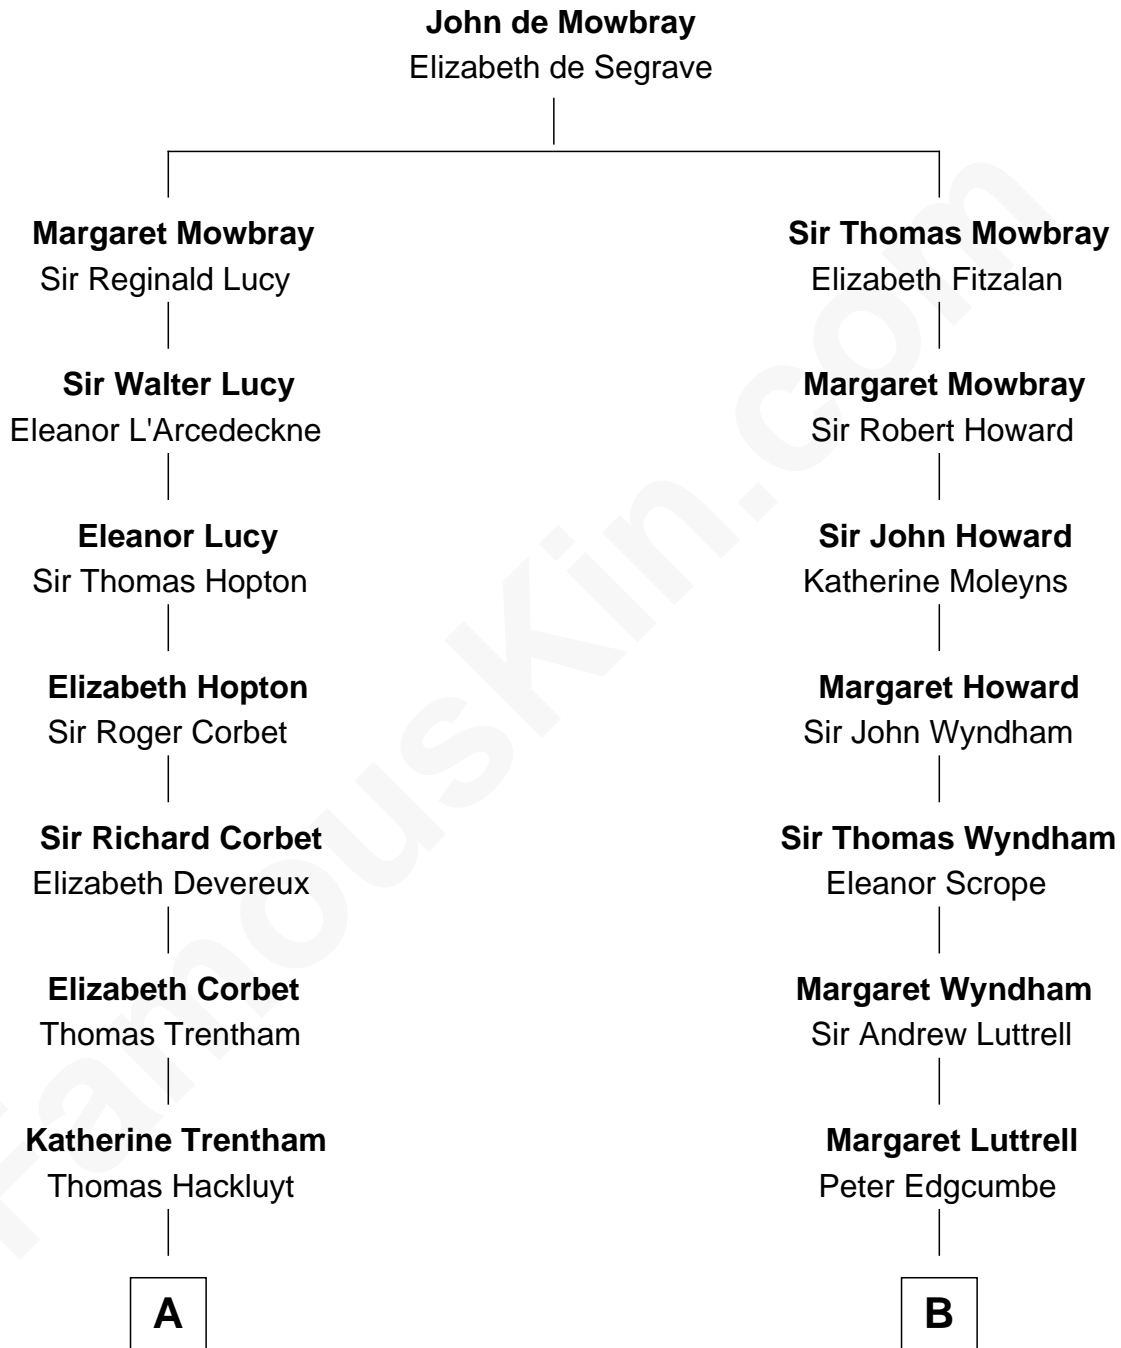

**FamousKin.com**  
**Relationship Chart of**  
**Christopher Reeve**  
*Movie Actor*

19th cousin 1 time removed of  
**Guy Ritchie**  
*British Filmmaker*

**C**

**Augustus Henry Reeve**  
Margaretta Willis Baldwin

**Richard Henry Reeve**  
Anne Conrad D'Olier

**Franklin D'Olier Reeve**  
Barbara Pitney Lamb

**Christopher Reeve**  
*Movie Actor*

**D**

**Doris Margaretta McLaughlin**  
Stuart John Ritchie

**John Vivian Ritchie**  
Amber Mary Parkinson