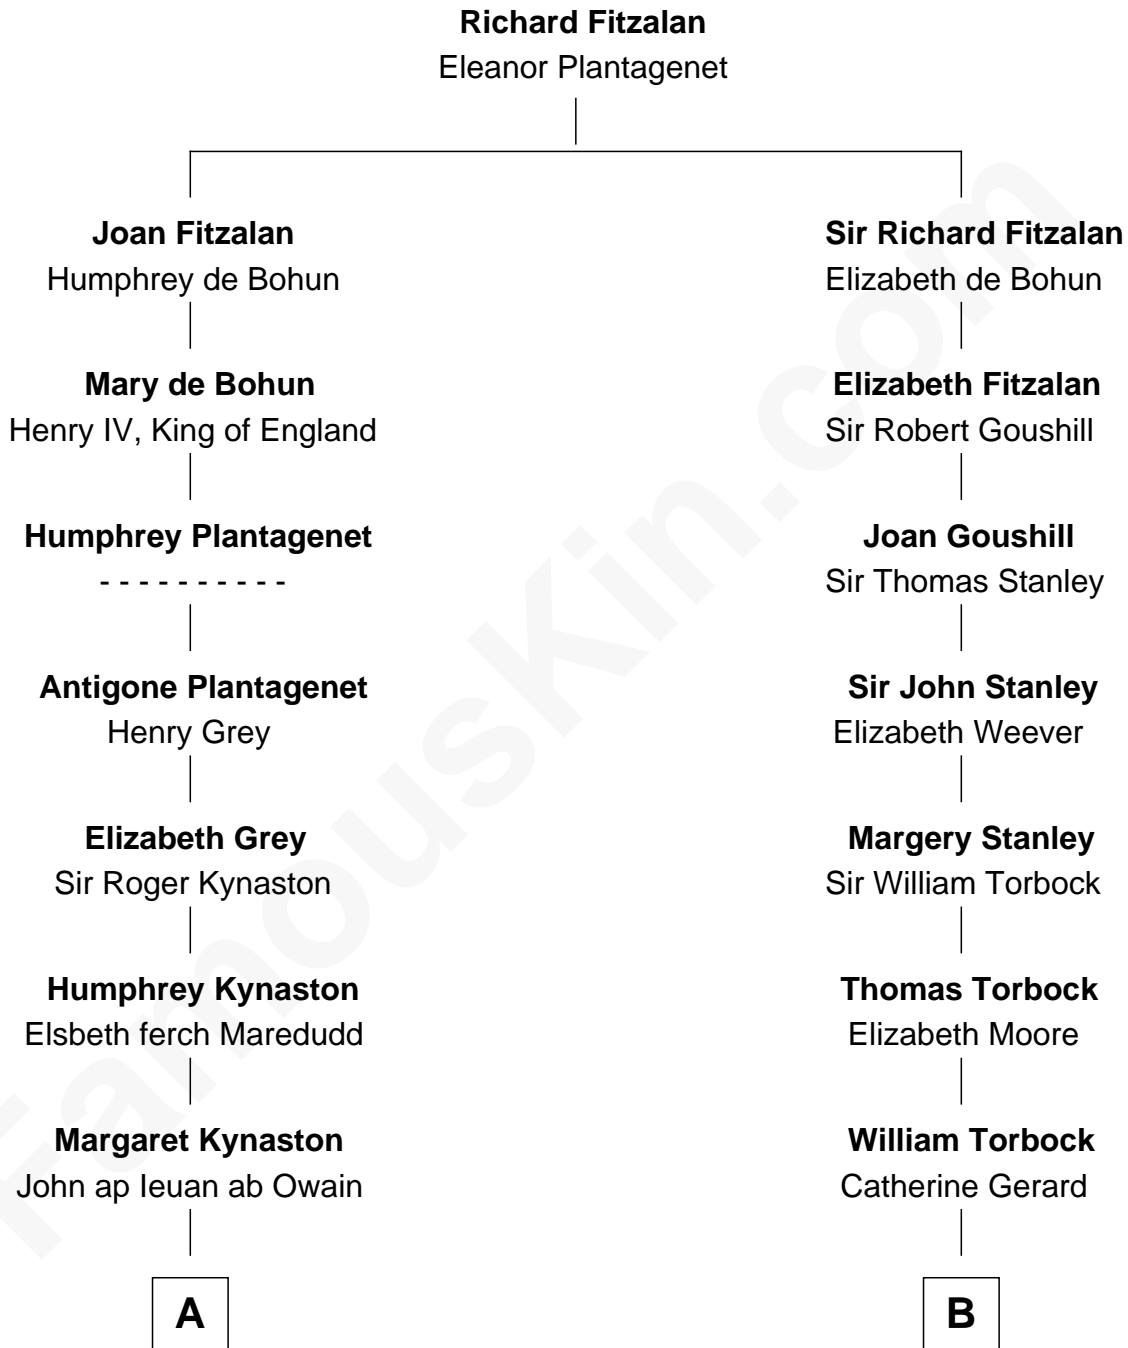

**FamousKin.com**  
**Relationship Chart of**  
**Christopher Reeve**  
*Movie Actor*

17th cousin 3 times removed of

**Buckminster Fuller**  
*Author, Architect, and Inventor*

**C**

—  
**Augustus Henry Reeve**  
Margaretta Willis Baldwin

—  
**Richard Henry Reeve**  
Anne Conrad D'Olier

—  
**Franklin D'Olier Reeve**  
Barbara Pitney Lamb

—  
**Christopher Reeve**  
*Movie Actor*

FamousKin.com