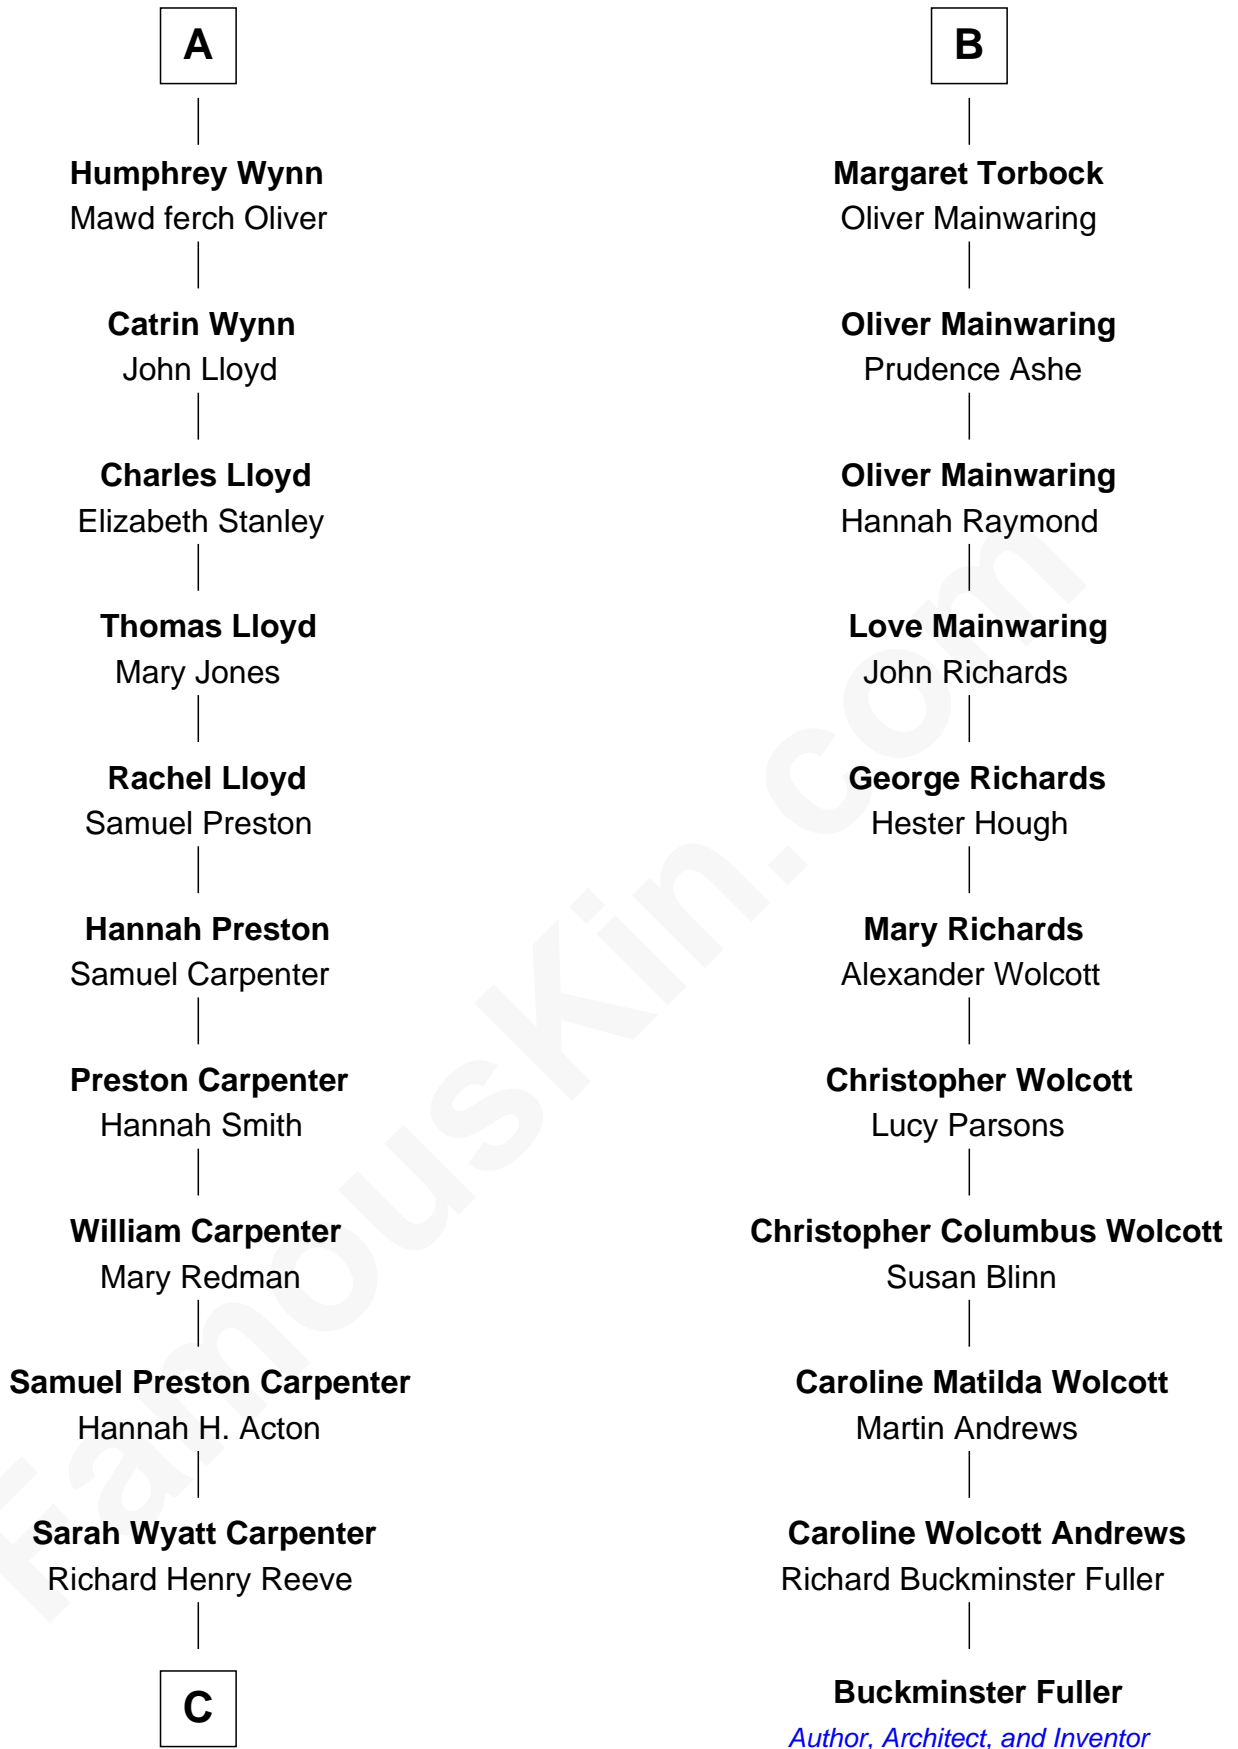

**FamousKin.com**  
**Relationship Chart of**  
**Christopher Reeve**  
*Movie Actor*

17th cousin 3 times removed of

**Buckminster Fuller**  
*Author, Architect, and Inventor*

**C**

—  
**Augustus Henry Reeve**  
Margaretta Willis Baldwin

—  
**Richard Henry Reeve**  
Anne Conrad D'Olier

—  
**Franklin D'Olier Reeve**  
Barbara Pitney Lamb

—  
**Christopher Reeve**  
*Movie Actor*

FamousKin.com