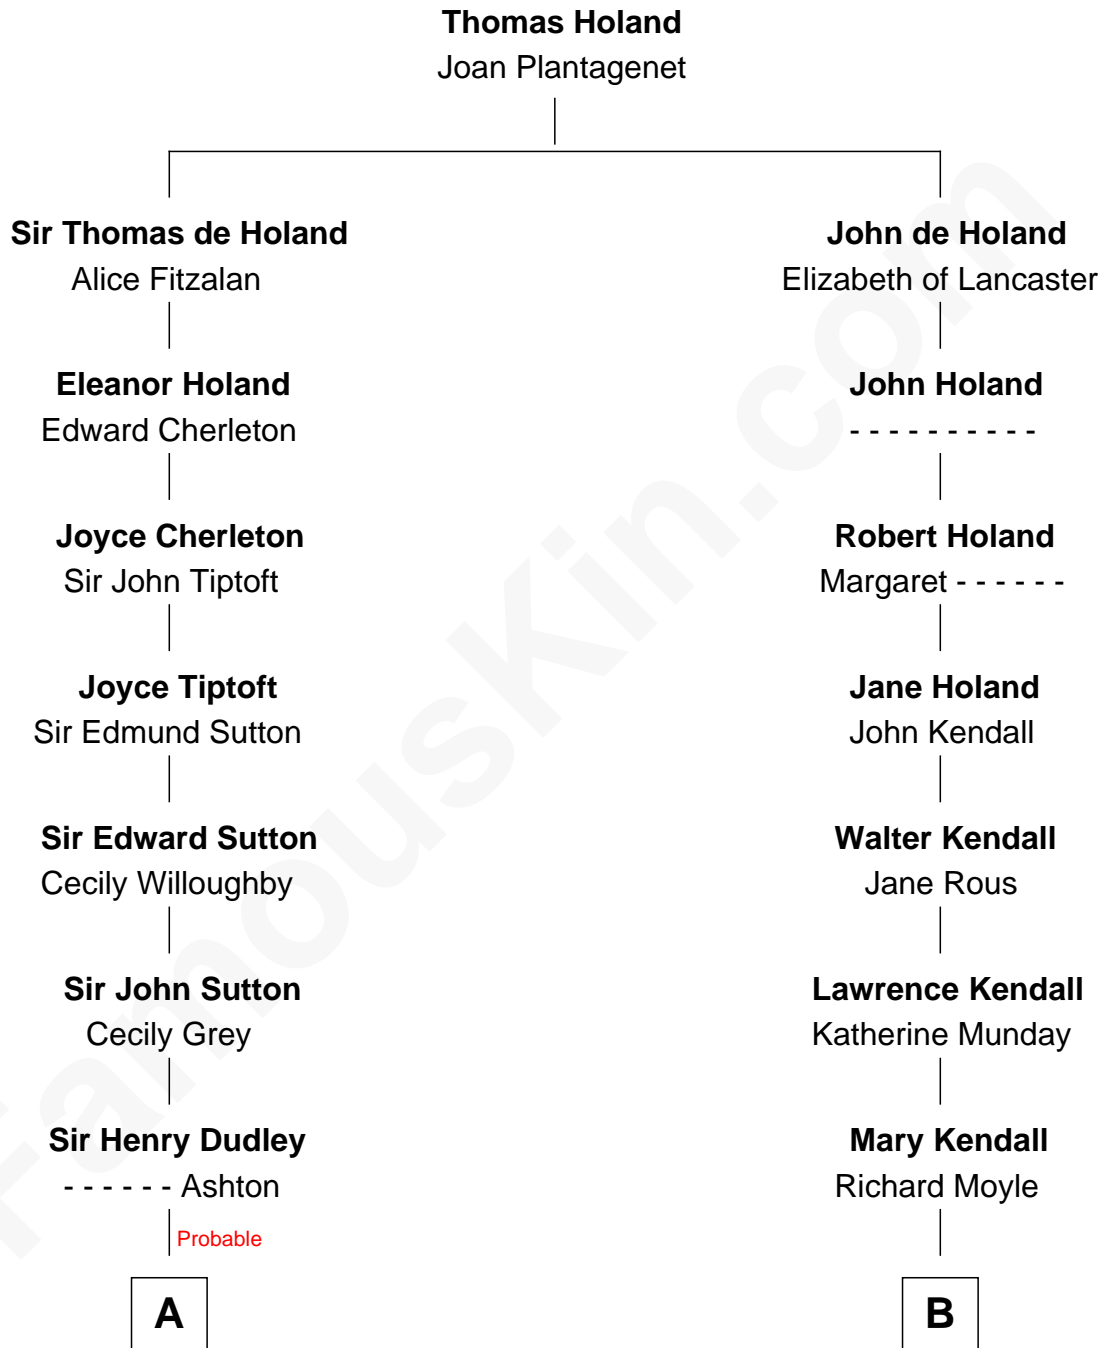

FamousKin.com
Relationship Chart of
Christopher Reeve
Movie Actor

17th cousin 3 times removed of
Buckminster Fuller
Author, Architect, and Inventor

C

—
Margaretta Willis Baldwin

Augustus Henry Reeve

—
Richard Henry Reeve

Anne Conrad D'Olier

—
Franklin D'Olier Reeve

Barbara Pitney Lamb

—
Christopher Reeve

Movie Actor

FamousKin.com