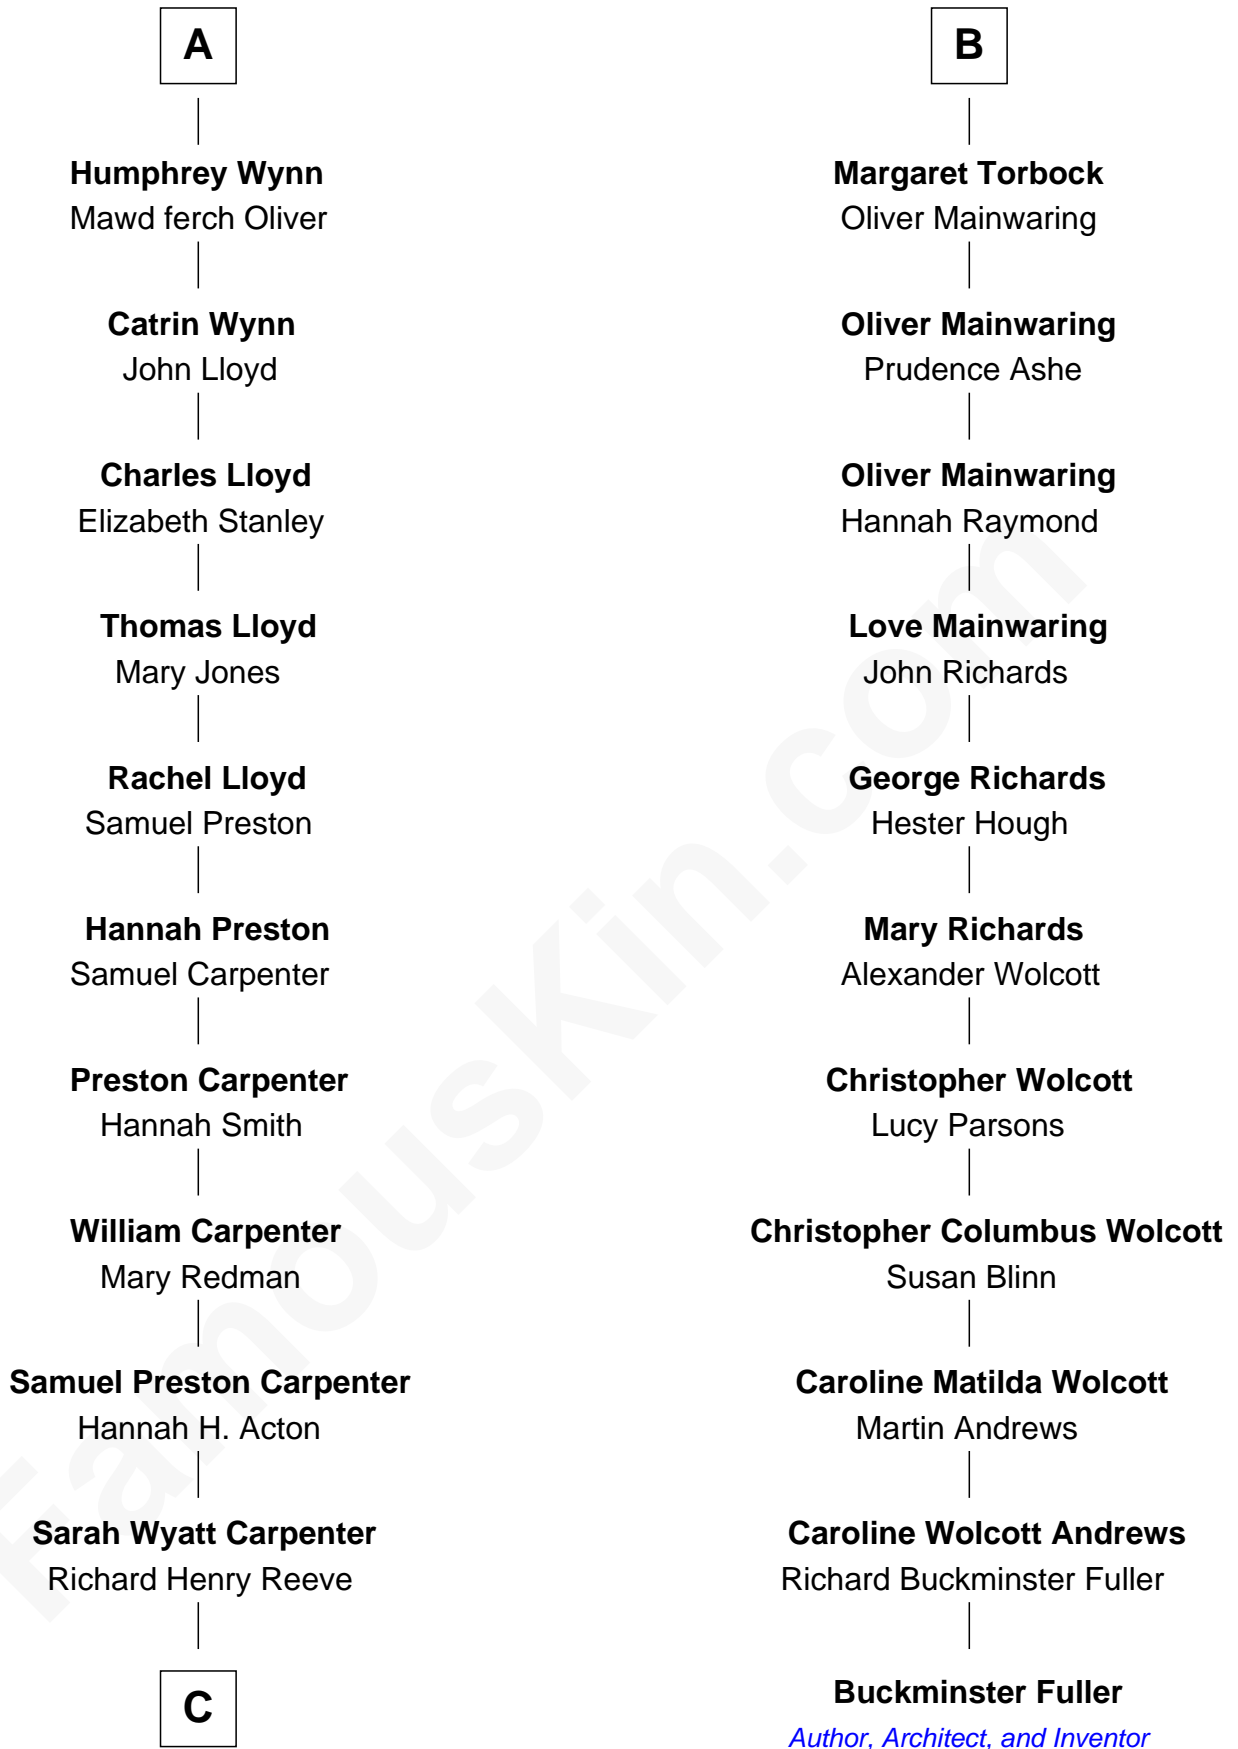

FamousKin.com
Relationship Chart of
Christopher Reeve
Movie Actor

17th cousin 3 times removed of
Buckminster Fuller
Author, Architect, and Inventor

C

—
Augustus Henry Reeve
Margaretta Willis Baldwin

—
Richard Henry Reeve
Anne Conrad D'Olier

—
Franklin D'Olier Reeve
Barbara Pitney Lamb

—
Christopher Reeve
Movie Actor

FamousKin.com