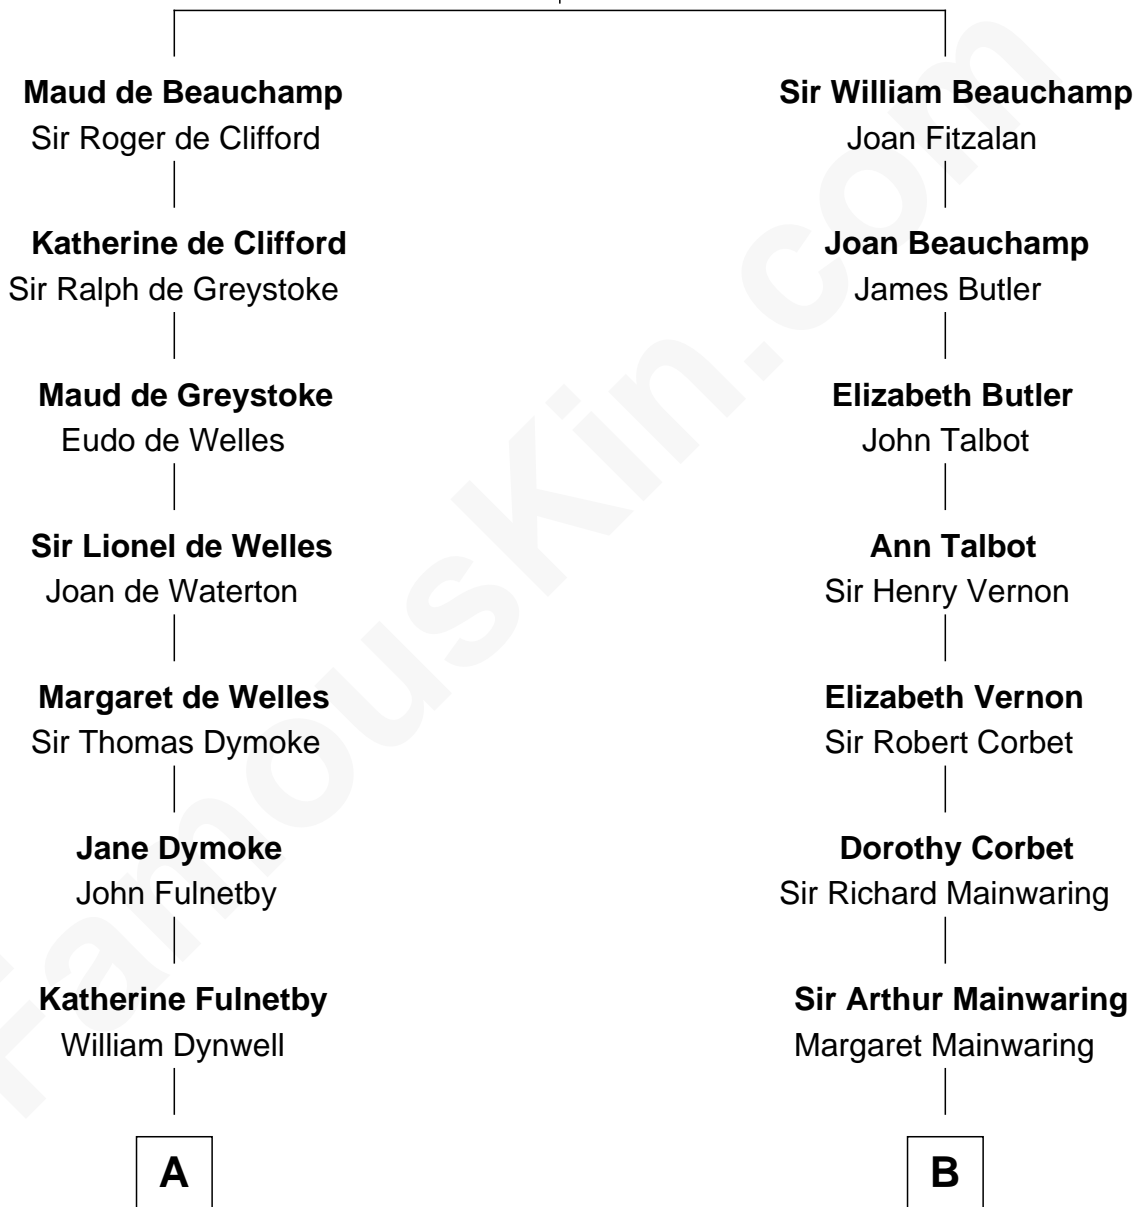

FamousKin.com
Relationship Chart of
Christopher Reeve
Movie Actor

16th cousin 5 times removed of
Marjorie Post
Founder of General Foods

Sir Thomas de Beauchamp
 Katherine de Mortimer

C

Katherine Irving Dayton

Henry Baldwin

Margaretta Willis Baldwin

Augustus Henry Reeve

Richard Henry Reeve

Anne Conrad D'Olier

Franklin D'Olier Reeve

Barbara Pitney Lamb

Christopher Reeve