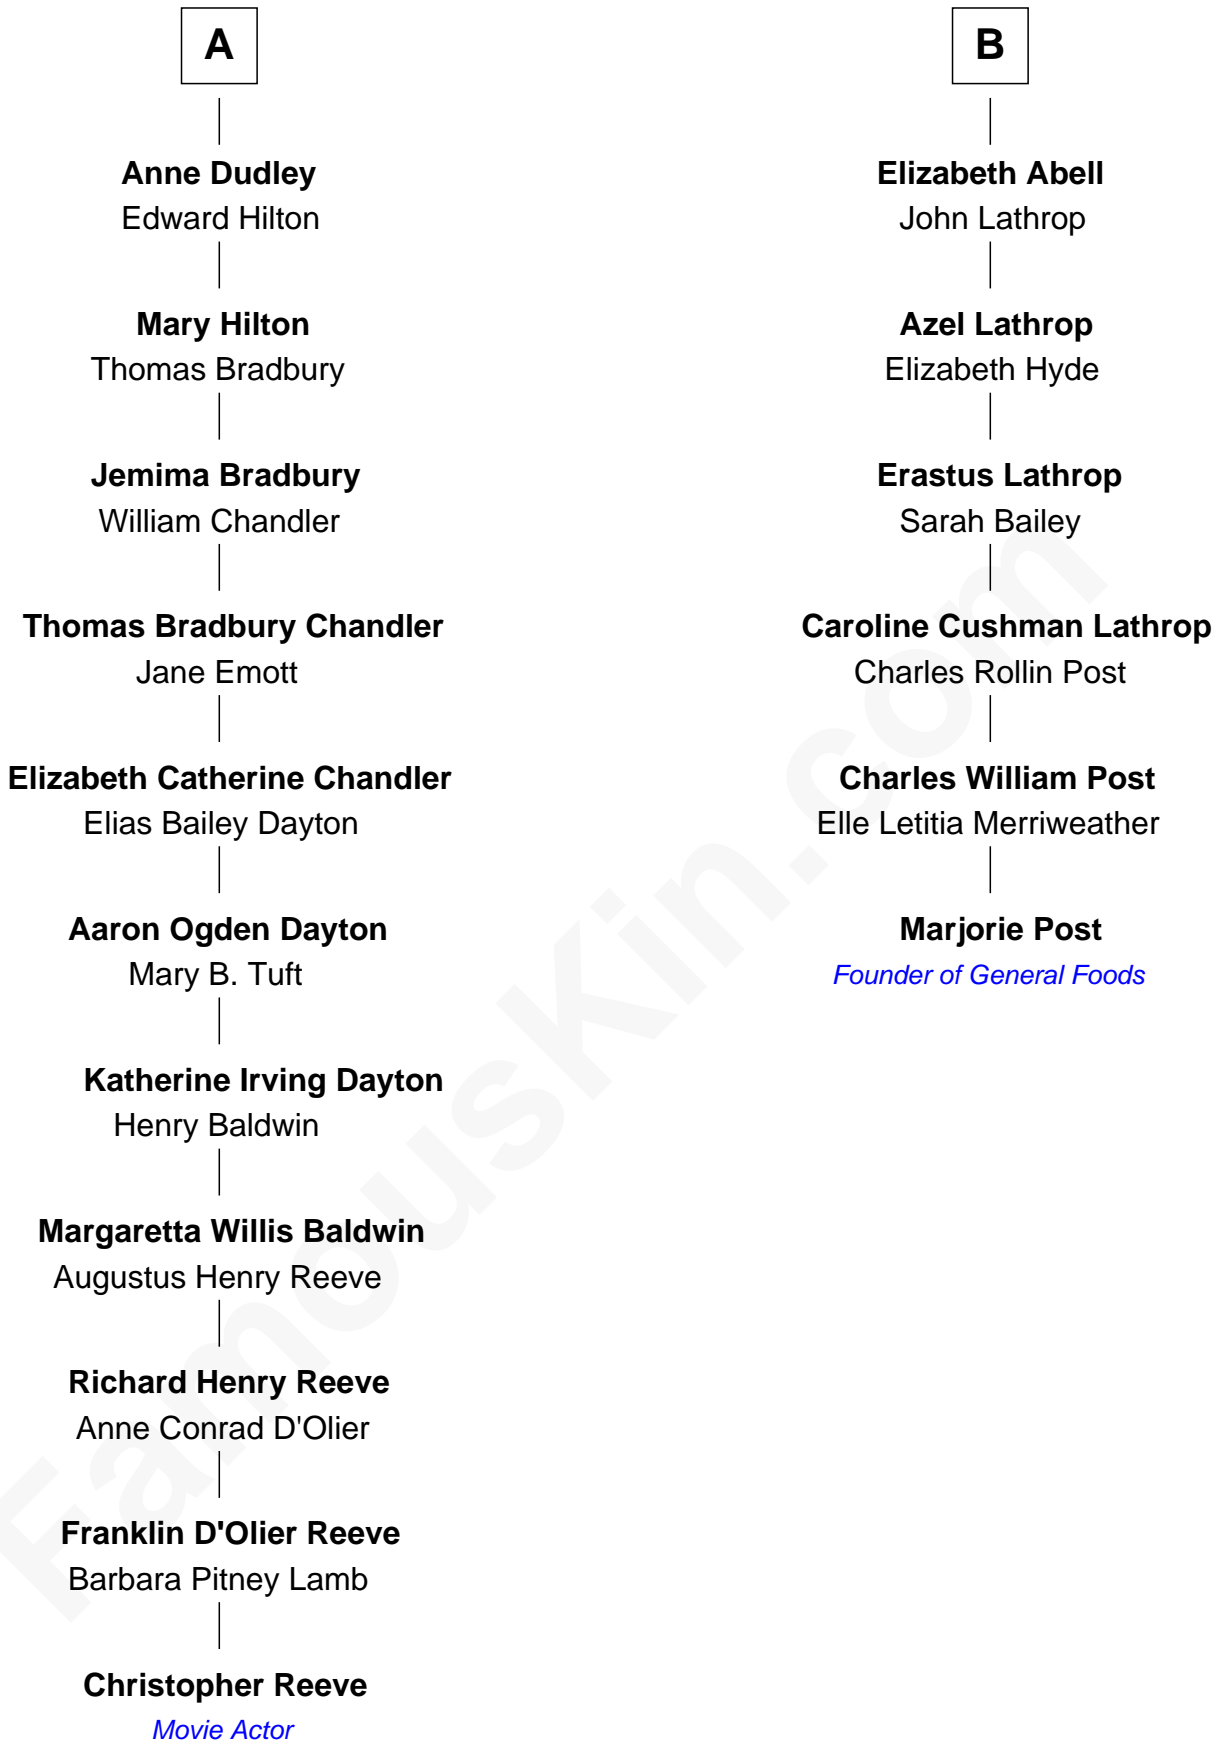

**FamousKin.com**  
**Relationship Chart of**  
**Christopher Reeve**  
*Movie Actor*

12th cousin 5 times removed of  
**Marjorie Post**  
*Founder of General Foods*

Christopher Reeve photo by [Jbfrankel](#) ([CC BY-SA 3.0](#))