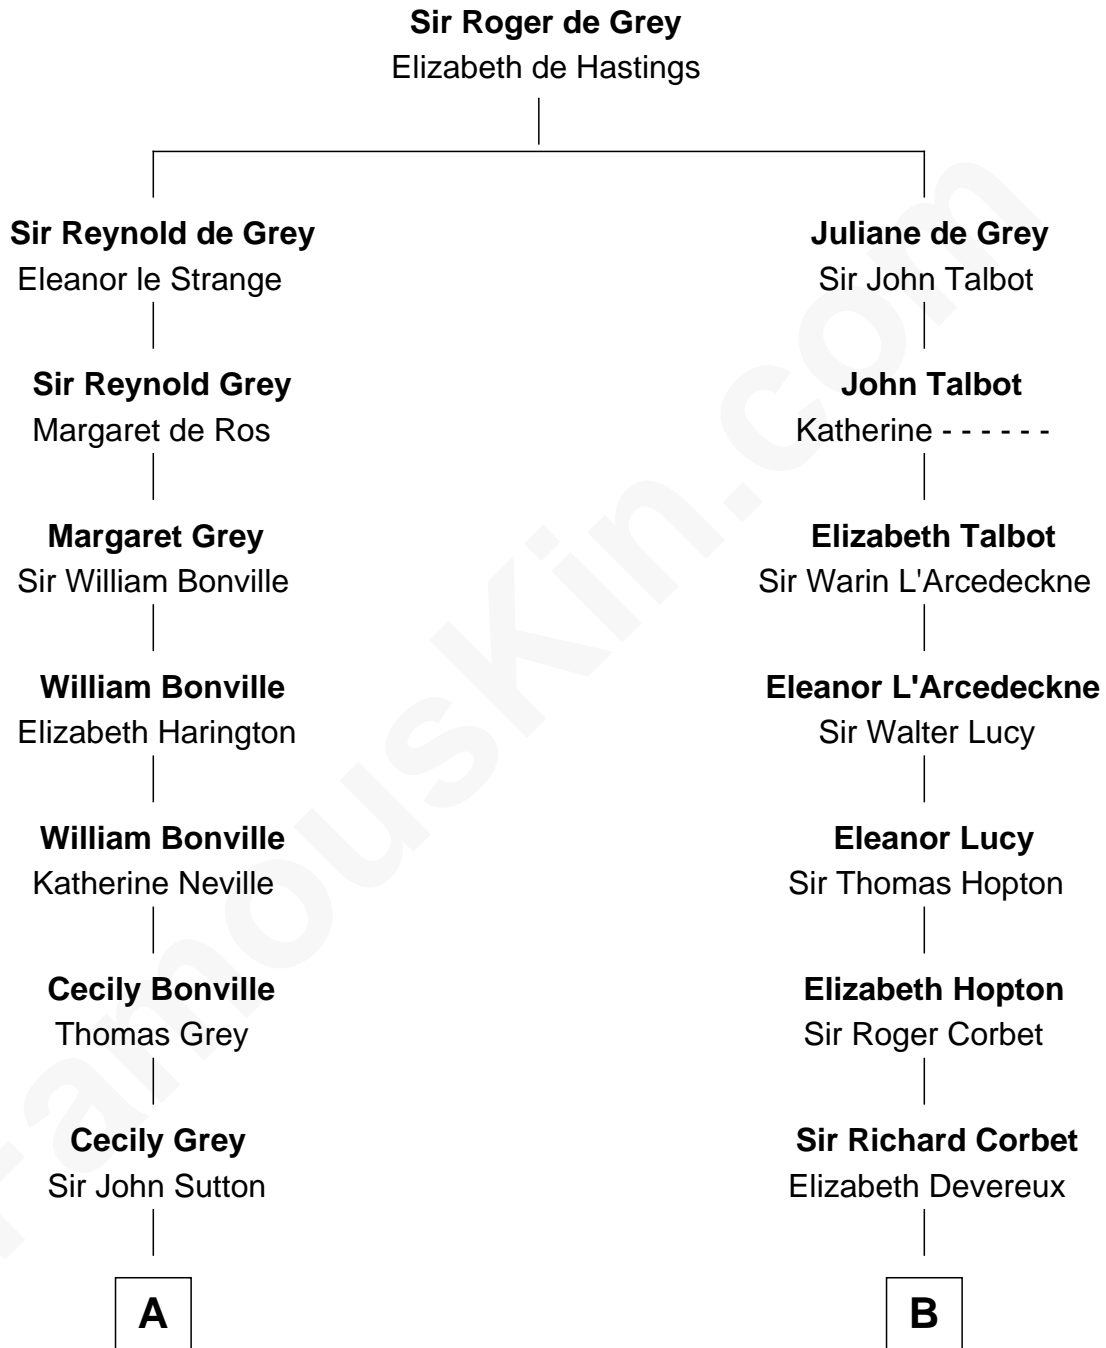

FamousKin.com
Relationship Chart of
Christopher Reeve
Movie Actor

19th cousin 2 times removed of
Marjorie Post
Founder of General Foods

C

Katherine Irving Dayton

Henry Baldwin

Margaretta Willis Baldwin

Augustus Henry Reeve