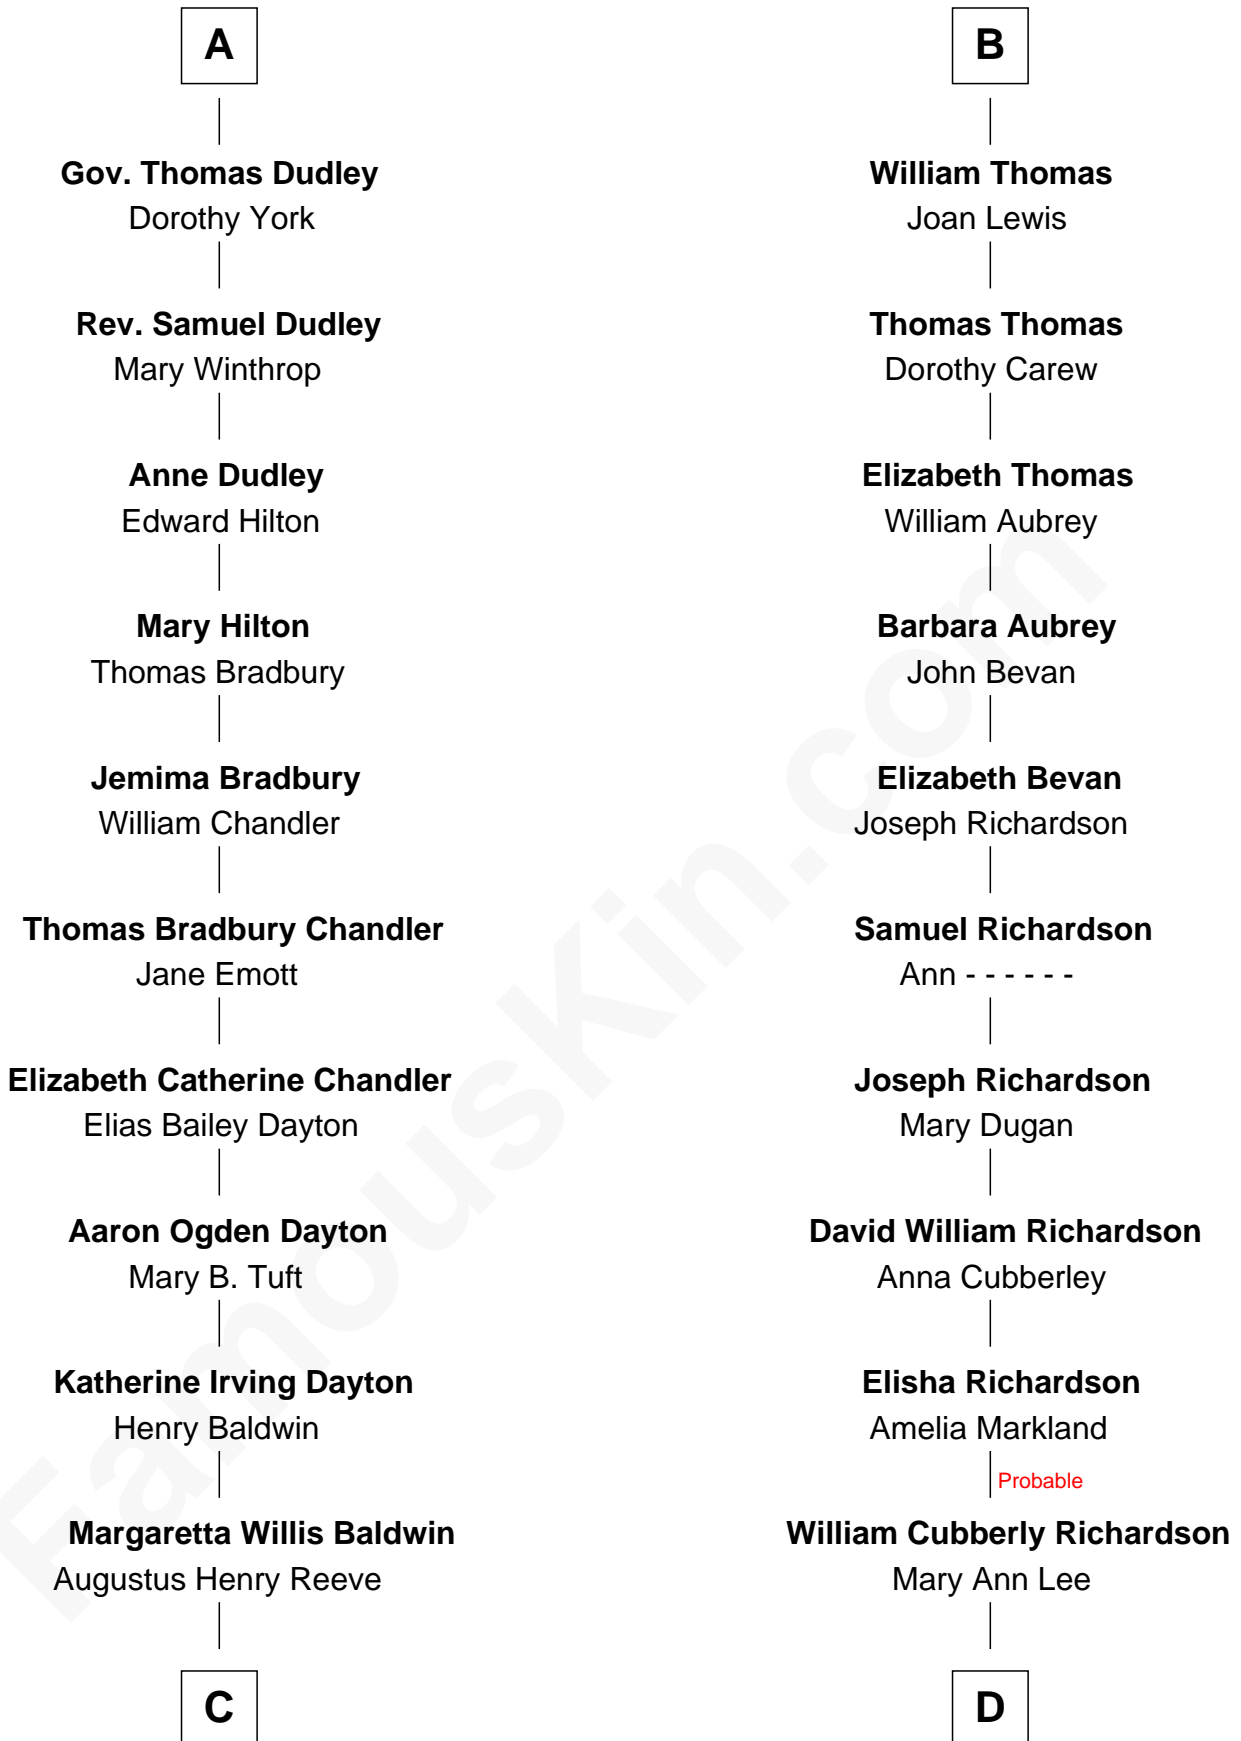

FamousKin.com

Relationship Chart of

Christopher Reeve

Movie Actor

19th cousin 1 time removed of

Sally Ride

1st American Woman in Space

C

Richard Henry Reeve
Anne Conrad D'Olier

Franklin D'Olier Reeve
Barbara Pitney Lamb

Christopher Reeve
Movie Actor

D

Charles Everroad Richardson
Blanche Gibson

Jennie Mae Richardson
Thomas Vernam Ride

Dale Burdell Ride
Carol Joyce Anderson

Sally Ride
1st American Woman in Space

FamousKin.com