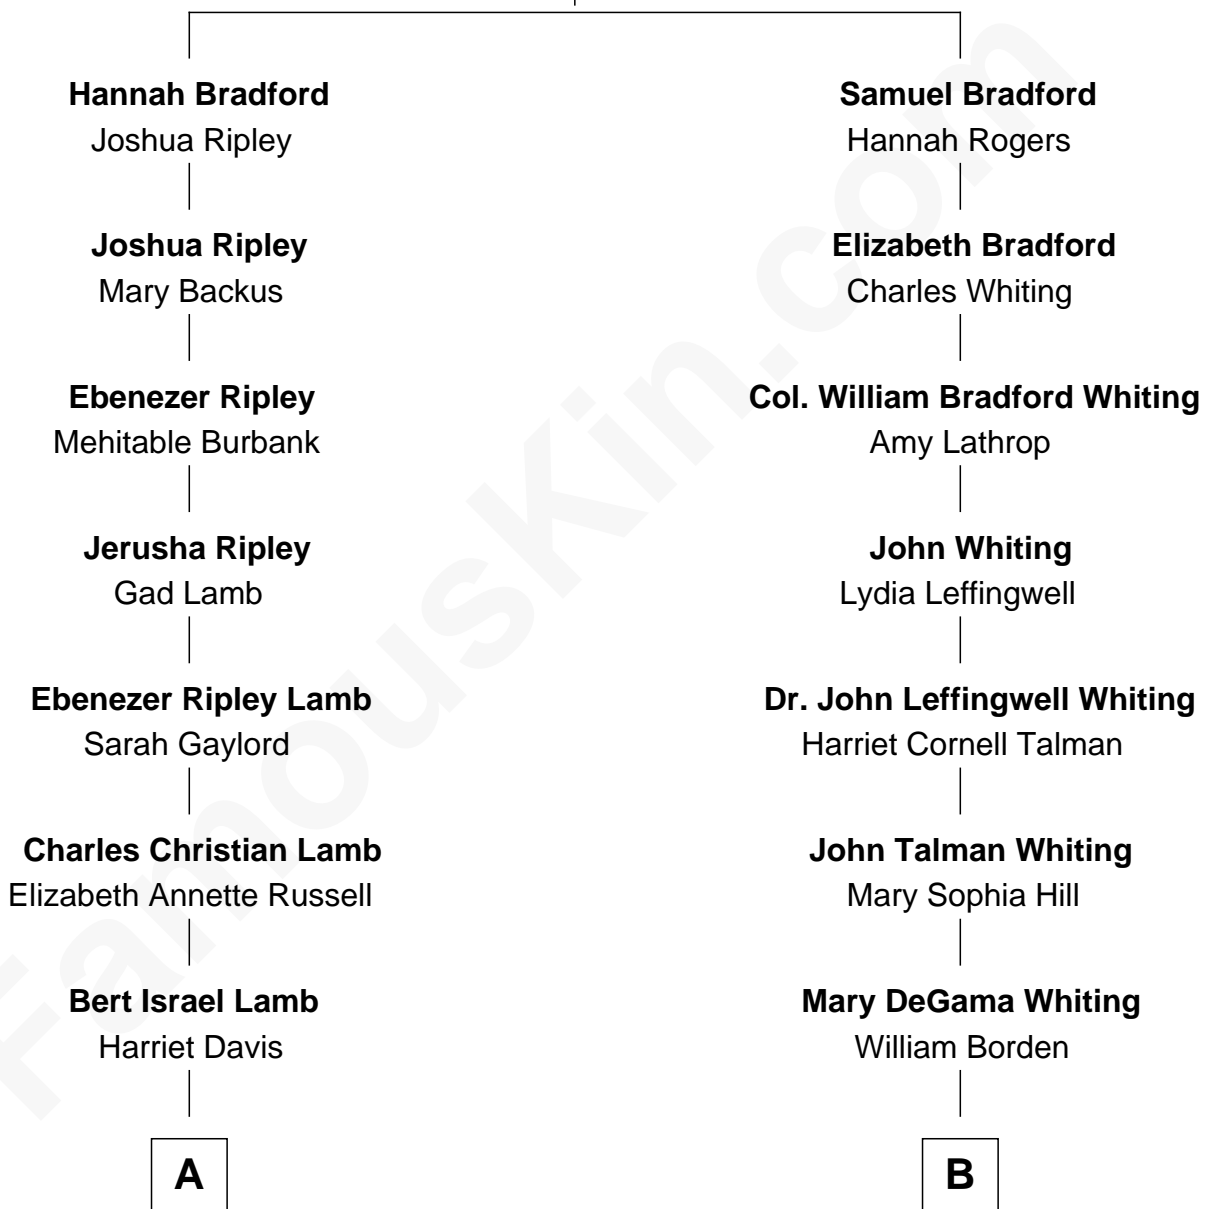

FamousKin.com Relationship Chart of

Christopher Reeve

Movie Actor

9th cousin of

Adlai Stevenson III

U.S. Senator from Illinois

William Bradford

Alice Richards

A

Horace Rand Lamb
Beatrice Louise Pitney

Barbara Pitney Lamb
Franklin D'Olier Reeve

Christopher Reeve
Movie Actor

B

John Borden
Ellen Wallace Waller

Ellen Borden
Adlai Ewing Stevenson

Adlai Stevenson III
U.S. Senator from Illinois