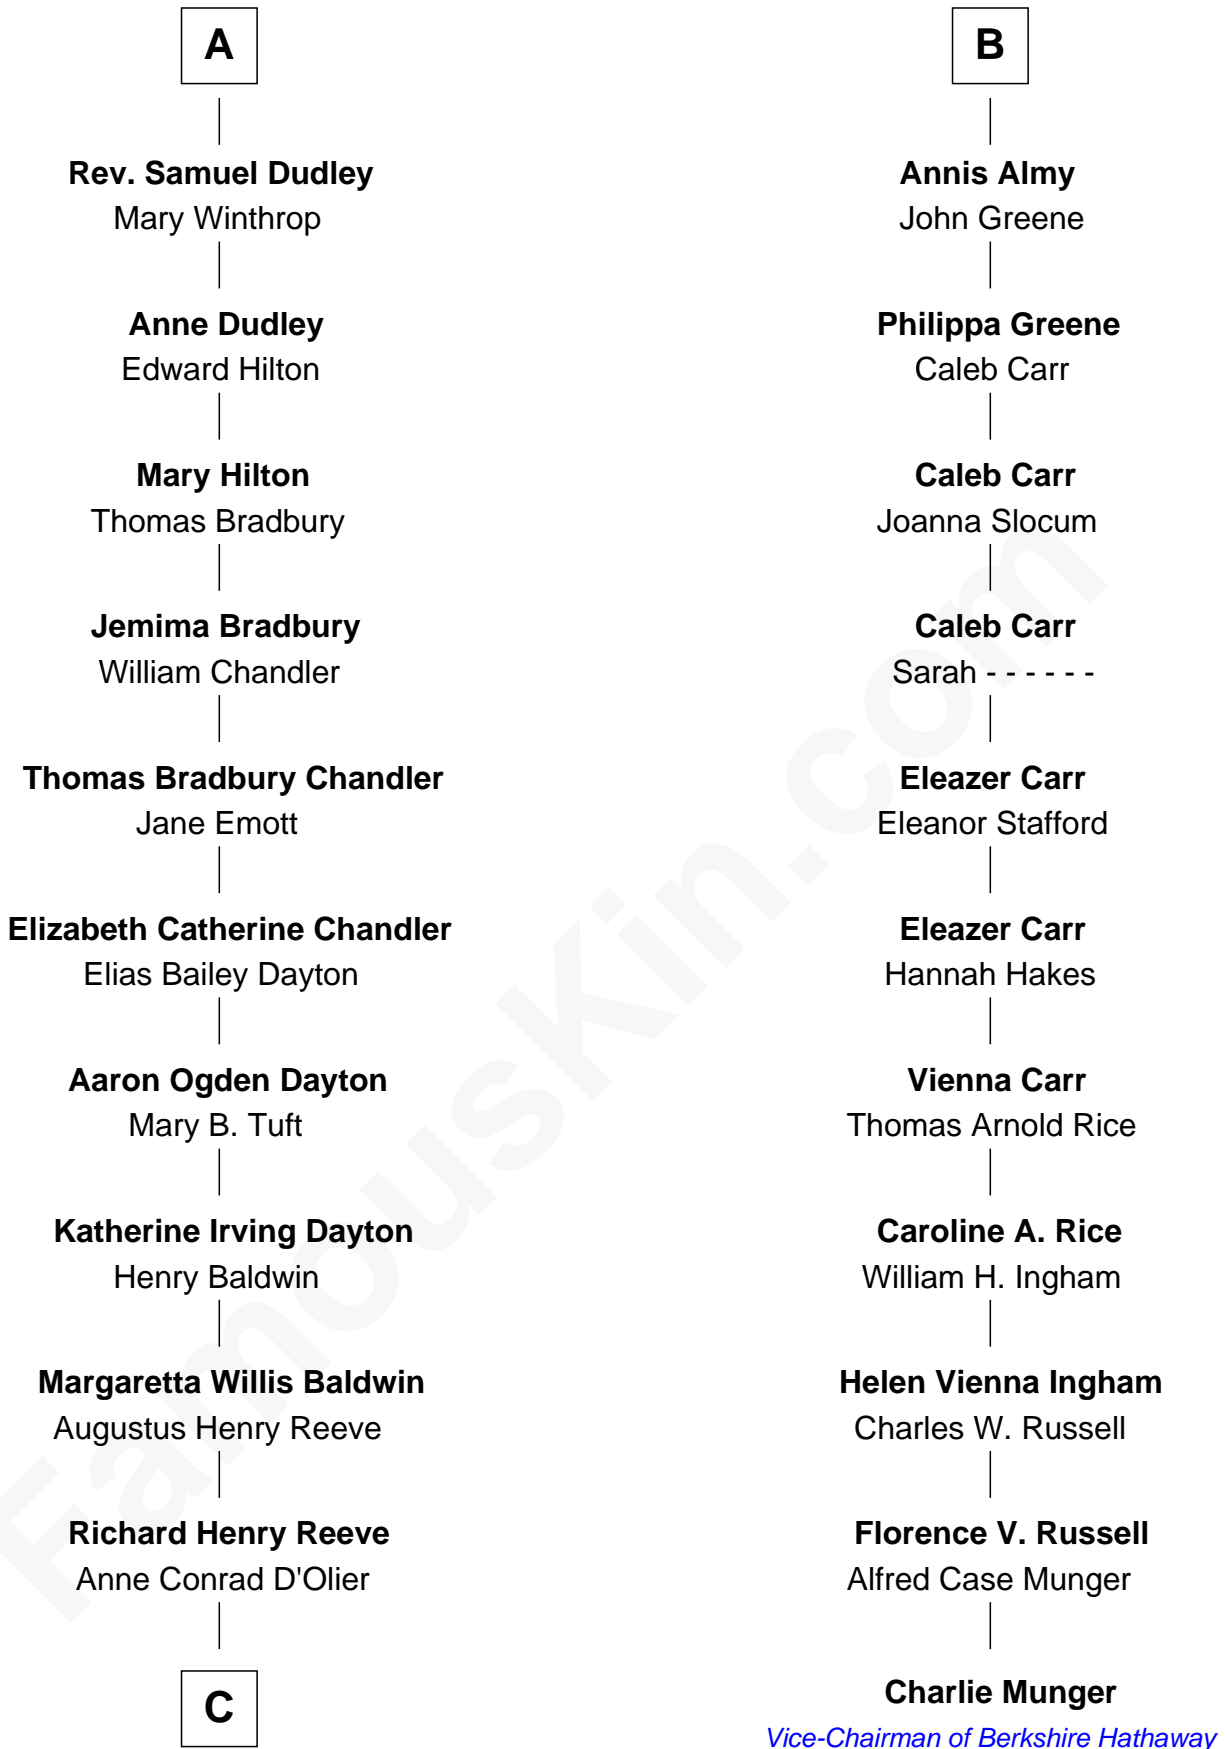

FamousKin.com
Relationship Chart of
Christopher Reeve
Movie Actor

17th cousin 1 time removed of

Charlie Munger
Vice-Chairman of Berkshire Hathaway

C

Franklin D'Olier Reeve

Barbara Pitney Lamb

Christopher Reeve

Movie Actor

FamousKin.com