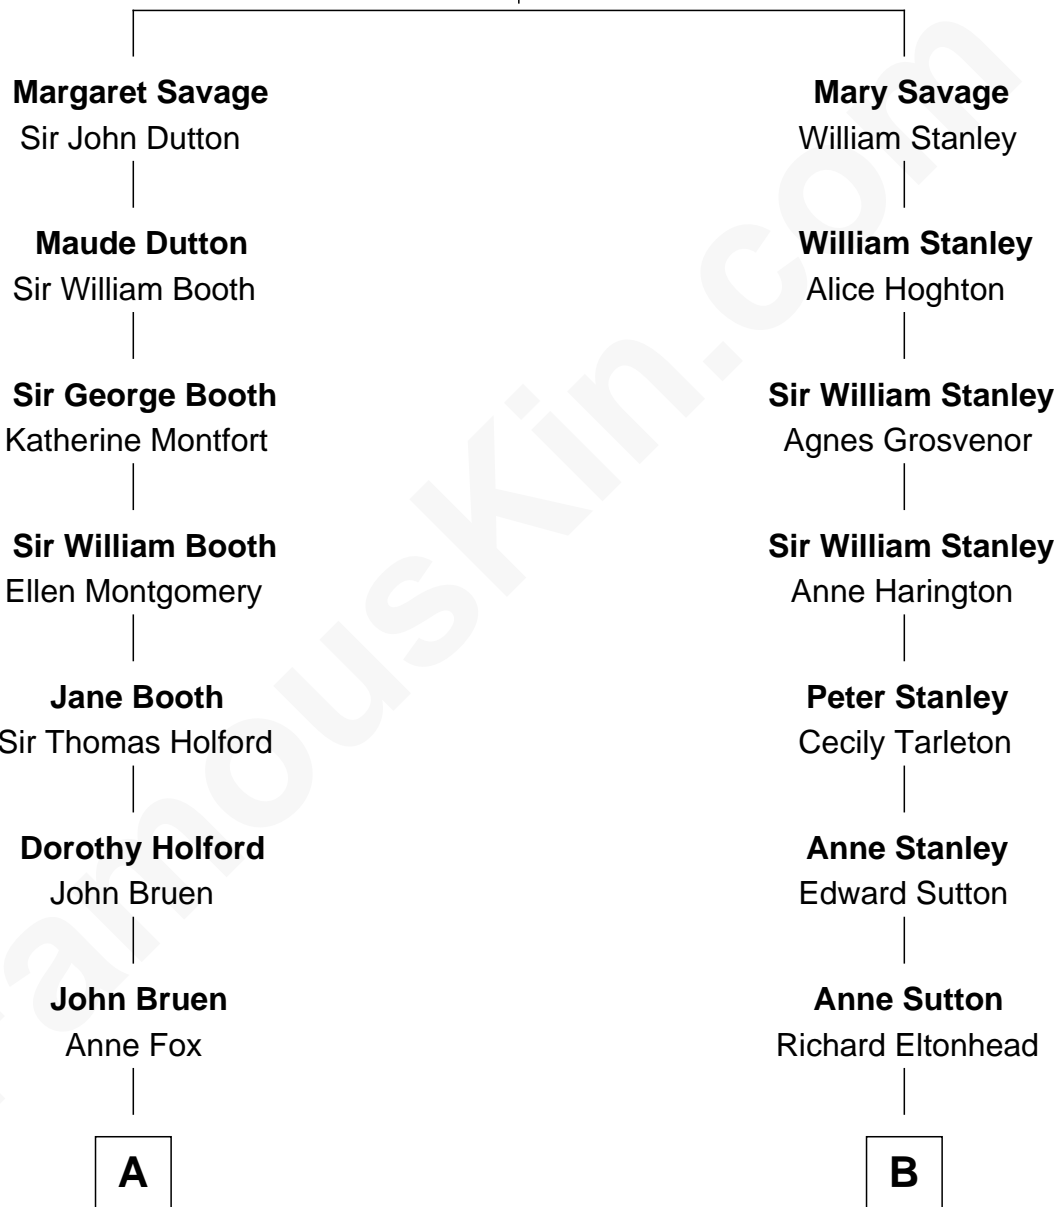

FamousKin.com
Relationship Chart of
Christopher Reeve
Movie Actor

11th cousin 7 times removed of
Henry Lee III
9th Governor of Virginia

Sir John Savage
Maud de Swinnerton

C

Franklin D'Olier Reeve

Barbara Pitney Lamb