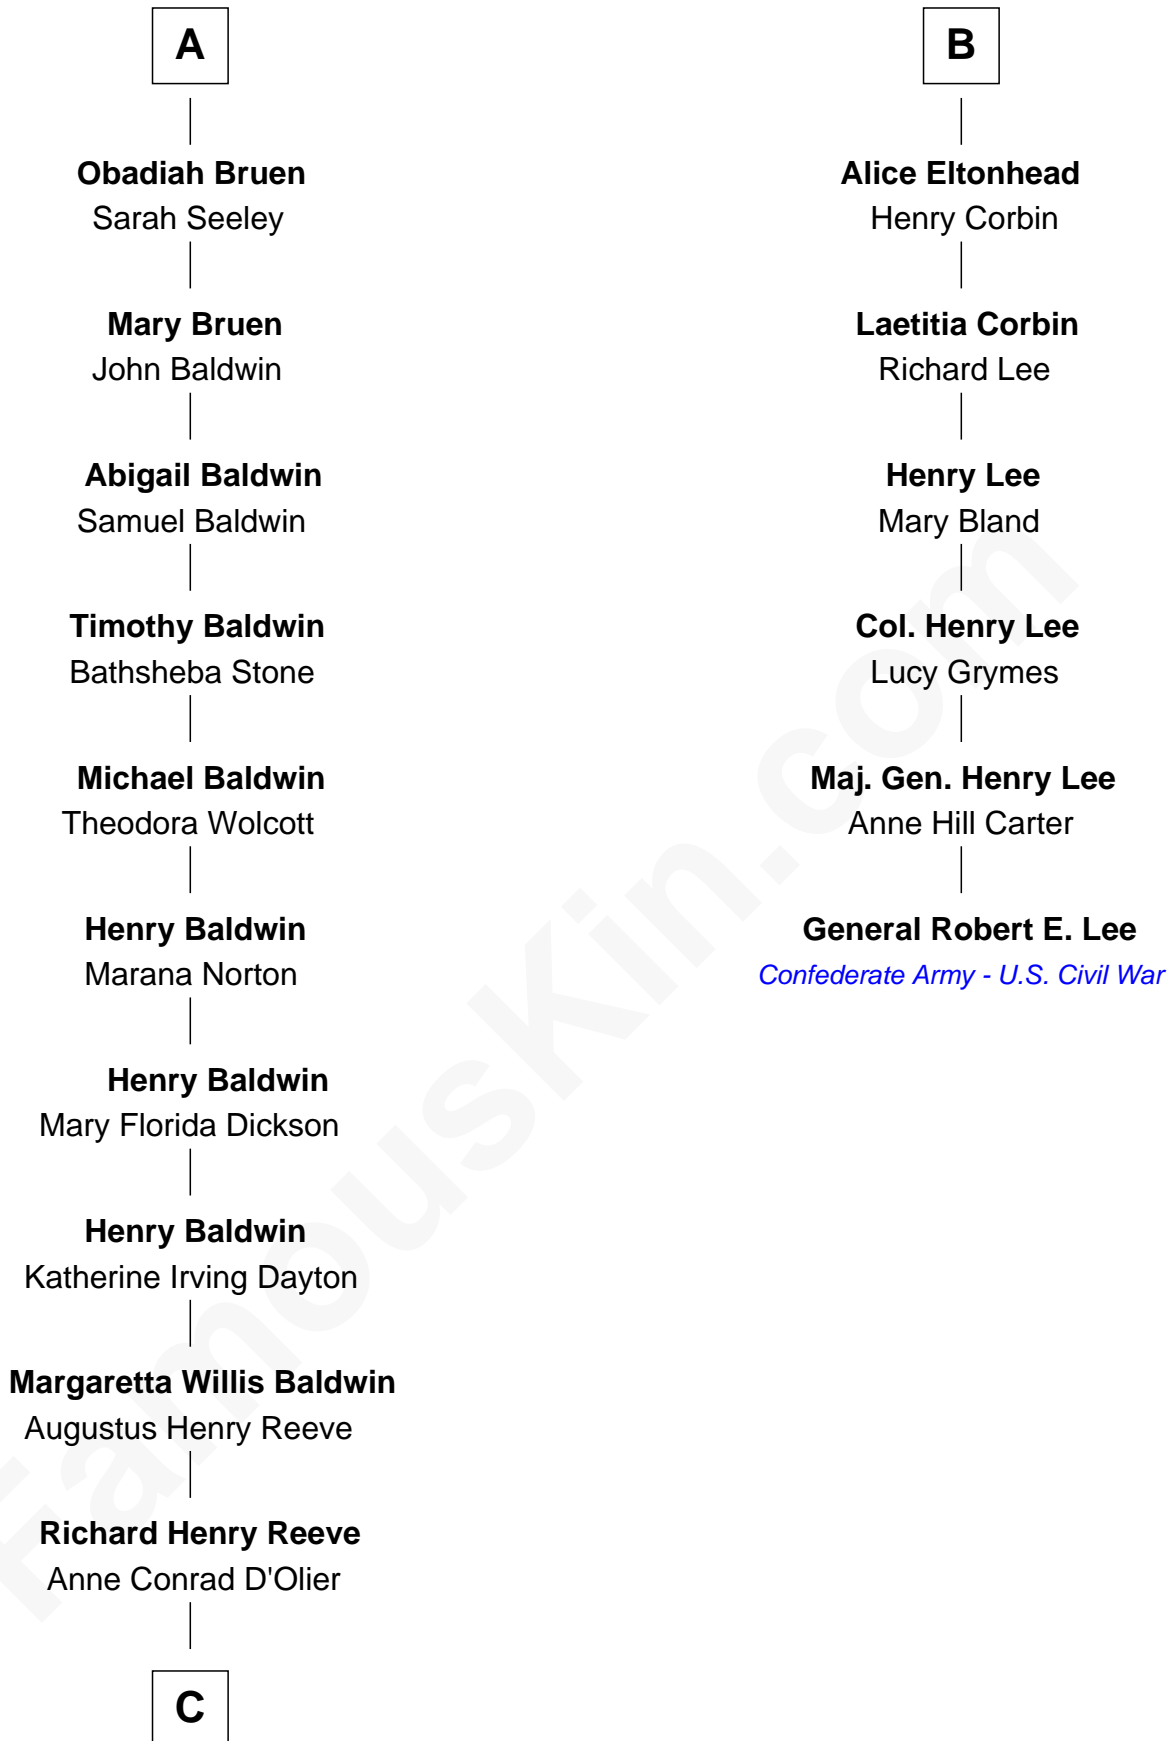

FamousKin.com
Relationship Chart of
Christopher Reeve
Movie Actor

12th cousin 6 times removed of
General Robert E. Lee
Confederate Army - U.S. Civil War

C

Franklin D'Olier Reeve

Barbara Pitney Lamb

Christopher Reeve

Movie Actor

FamousKin.com