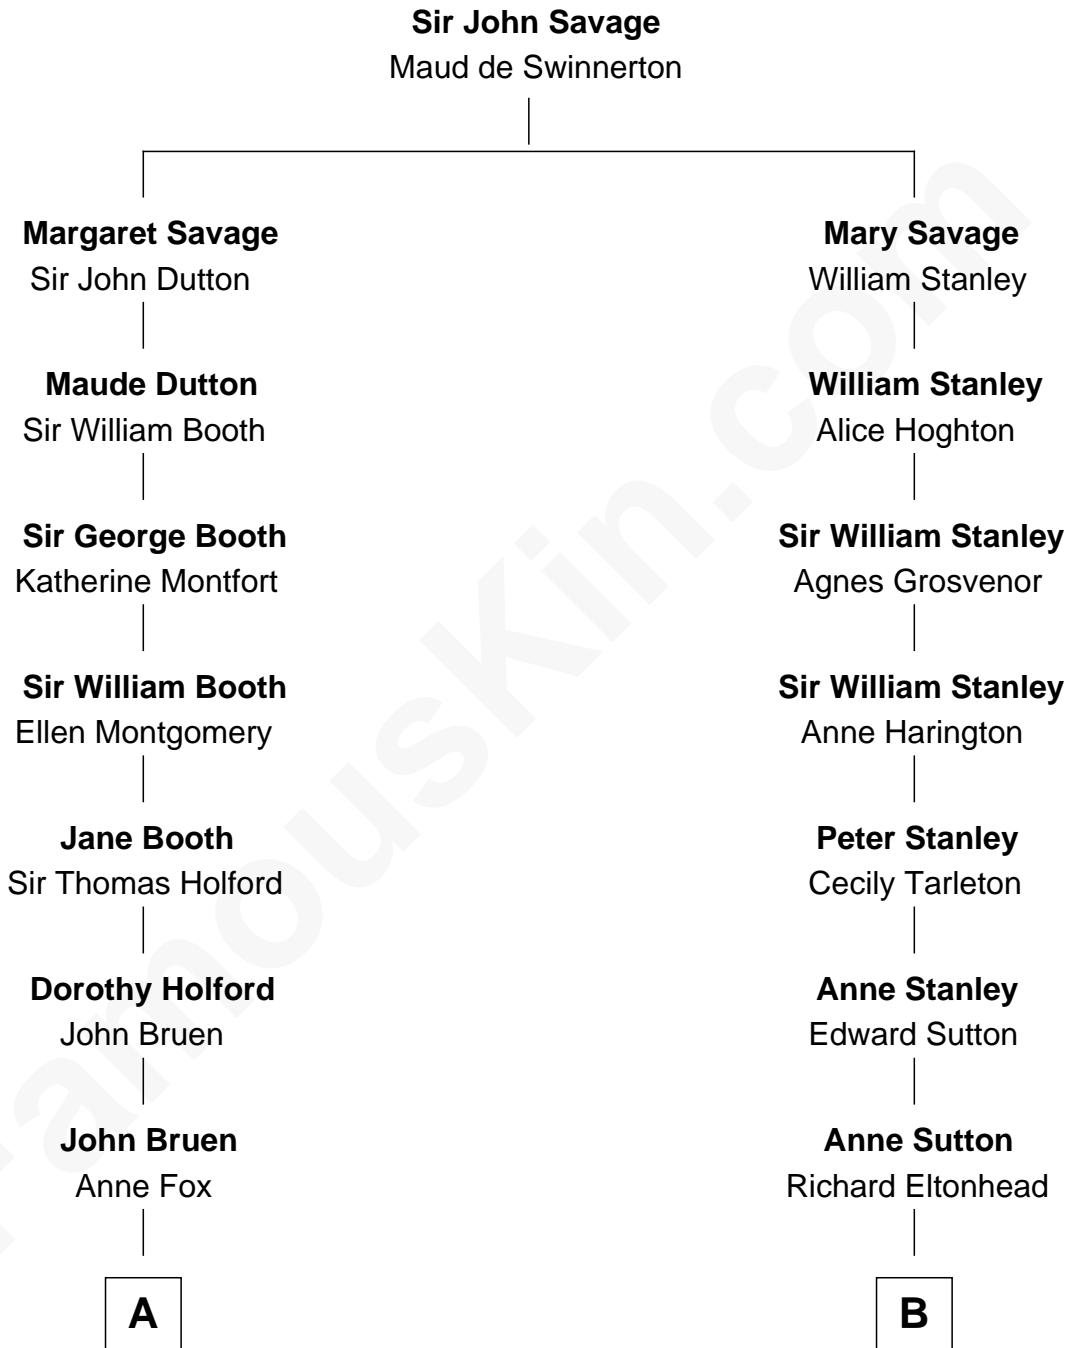

FamousKin.com
Relationship Chart of
Christopher Reeve
Movie Actor

12th cousin 6 times removed of
General Robert E. Lee
Confederate Army - U.S. Civil War

C

Franklin D'Olier Reeve

Barbara Pitney Lamb

Christopher Reeve

Movie Actor

FamousKin.com