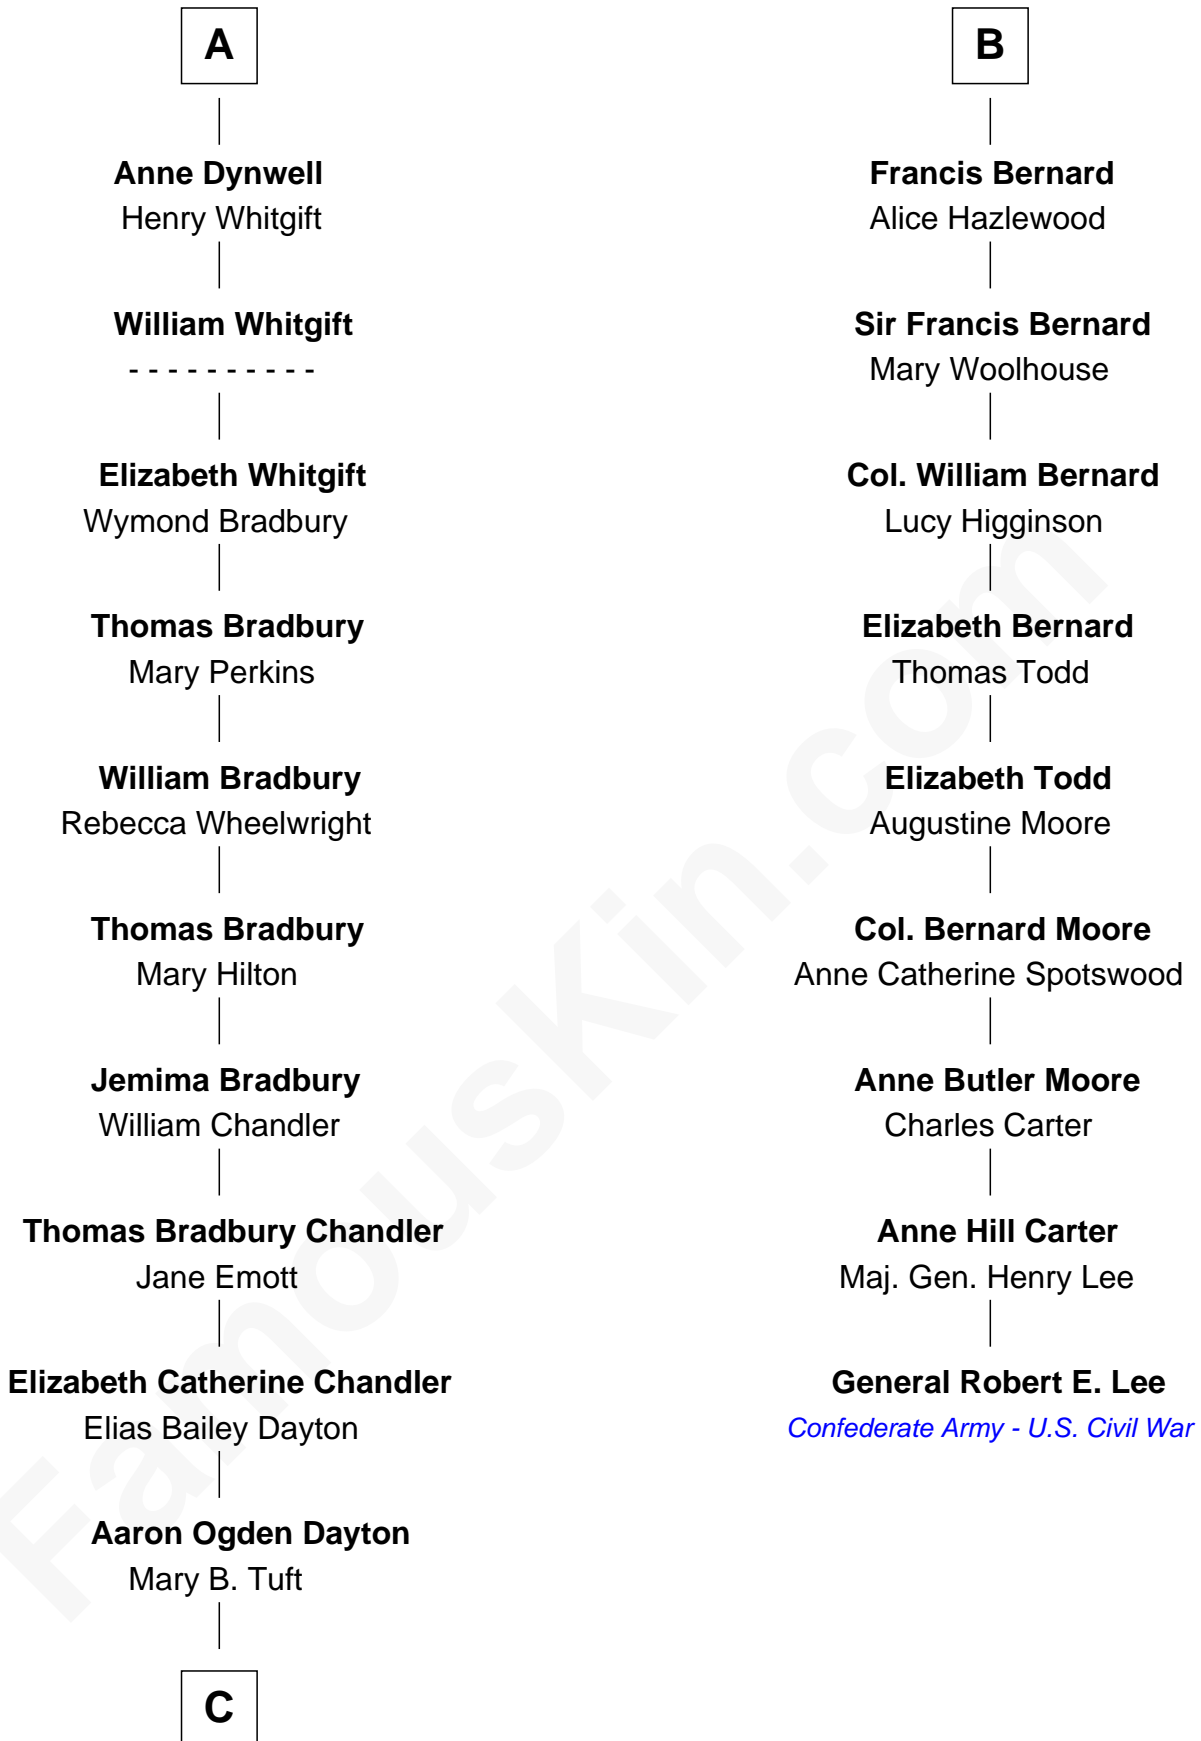

FamousKin.com
Relationship Chart of
Christopher Reeve
Movie Actor

15th cousin 6 times removed of
General Robert E. Lee
Confederate Army - U.S. Civil War

Sir Thomas de Beauchamp
 Katherine de Mortimer

C

Katherine Irving Dayton

Henry Baldwin

Margaretta Willis Baldwin

Augustus Henry Reeve

Richard Henry Reeve

Anne Conrad D'Olier

Franklin D'Olier Reeve

Barbara Pitney Lamb

Christopher Reeve