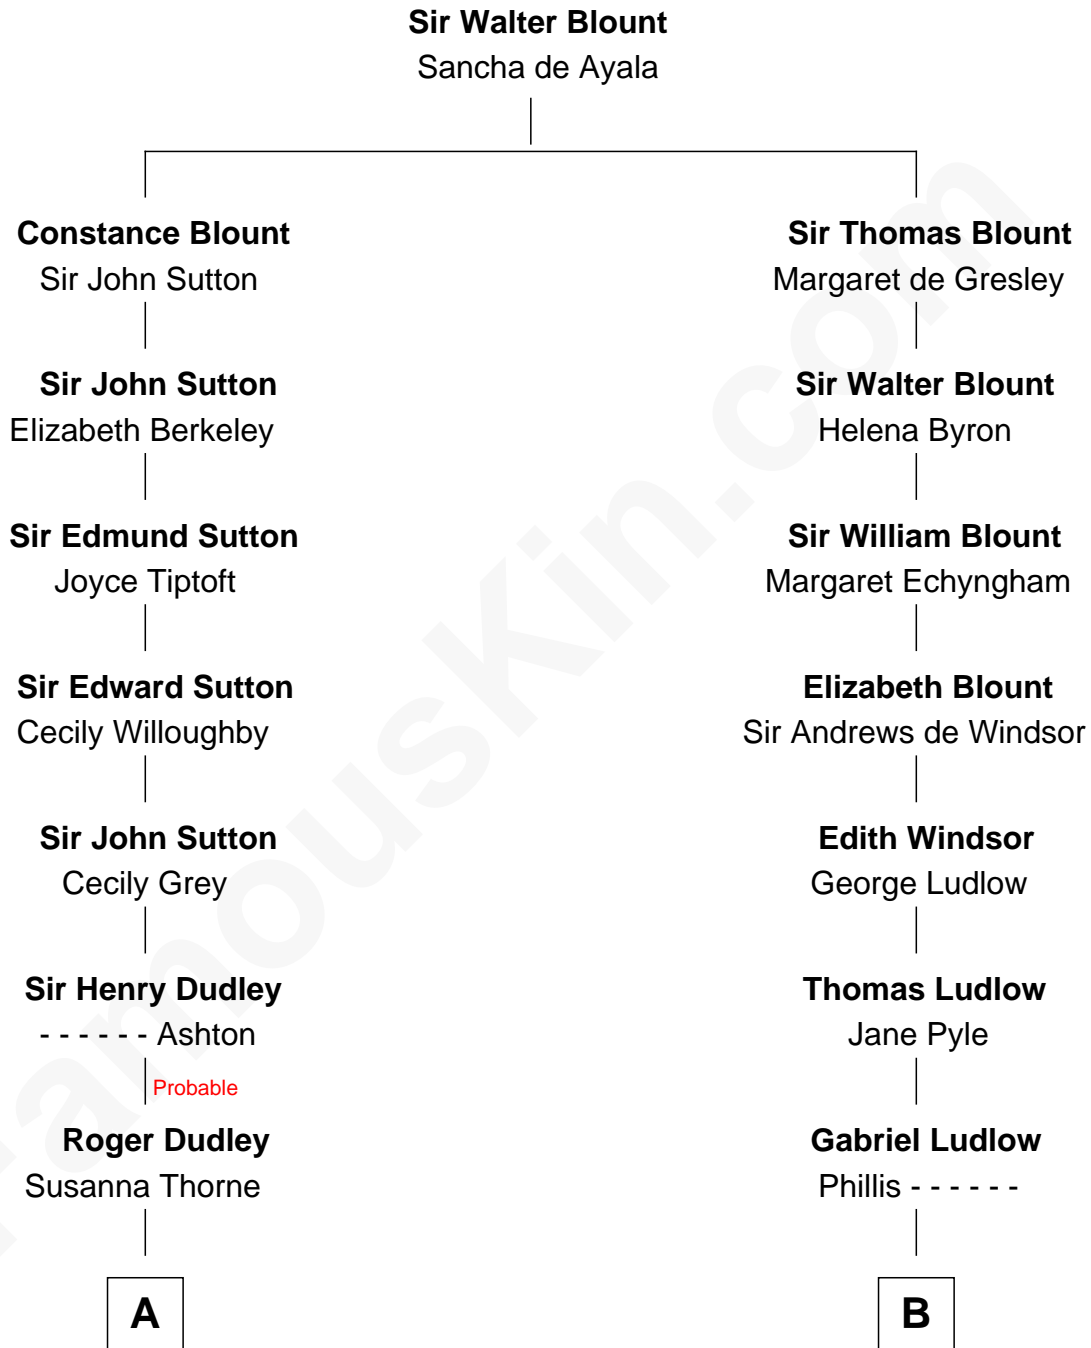

FamousKin.com
Relationship Chart of
Christopher Reeve
Movie Actor

12th cousin 7 times removed of
General Robert E. Lee
Confederate Army - U.S. Civil War

C

Richard Henry Reeve

Anne Conrad D'Olier

Franklin D'Olier Reeve

Barbara Pitney Lamb

Christopher Reeve

Movie Actor