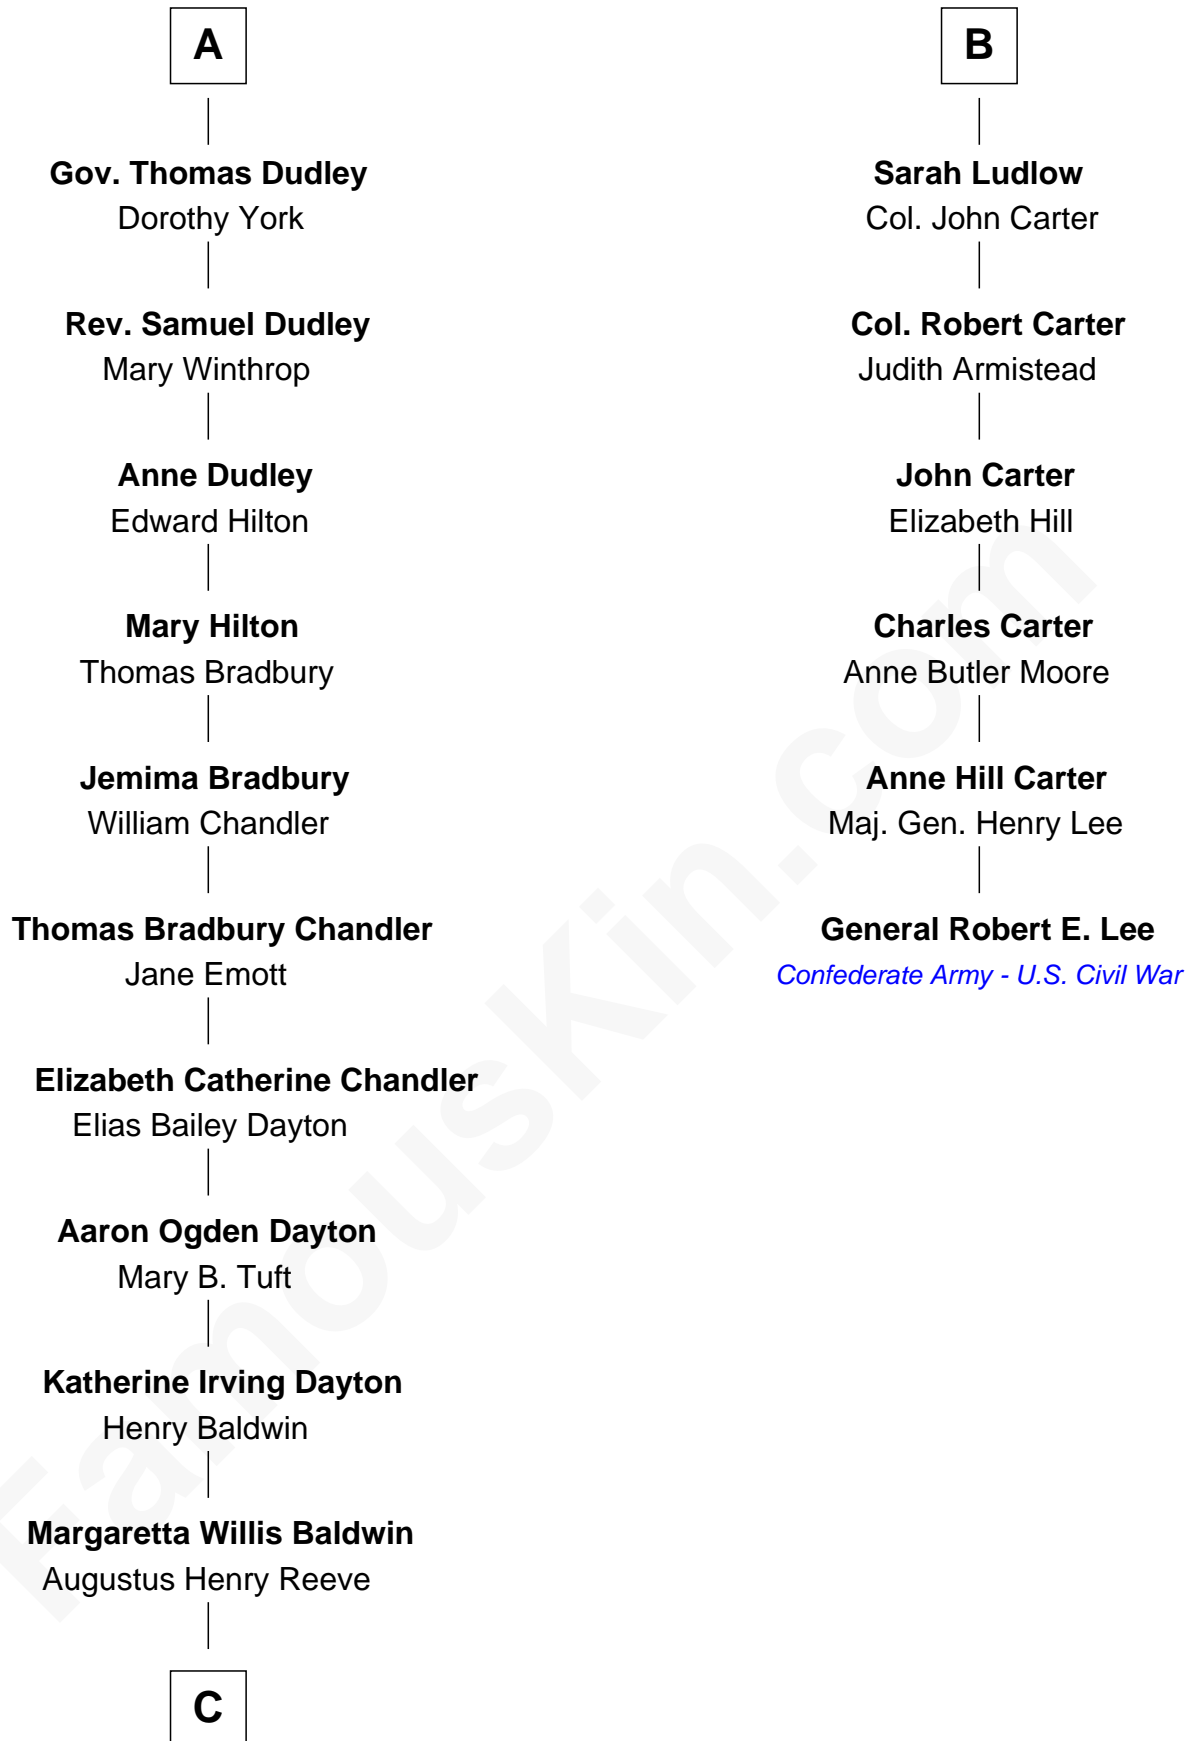

FamousKin.com
Relationship Chart of
Christopher Reeve
Movie Actor

12th cousin 7 times removed of
General Robert E. Lee
Confederate Army - U.S. Civil War

C

Richard Henry Reeve

Anne Conrad D'Olier

Franklin D'Olier Reeve

Barbara Pitney Lamb

Christopher Reeve

Movie Actor