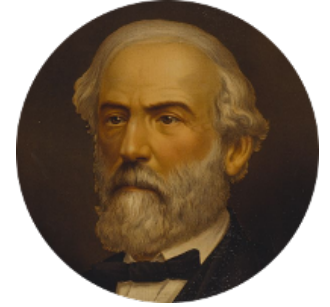

FamousKin.com
Relationship Chart of
Christopher Reeve
Movie Actor

12th cousin 7 times removed of
General Robert E. Lee
Confederate Army - U.S. Civil War

C

Richard Henry Reeve

Anne Conrad D'Olier

Franklin D'Olier Reeve

Barbara Pitney Lamb

Christopher Reeve

Movie Actor