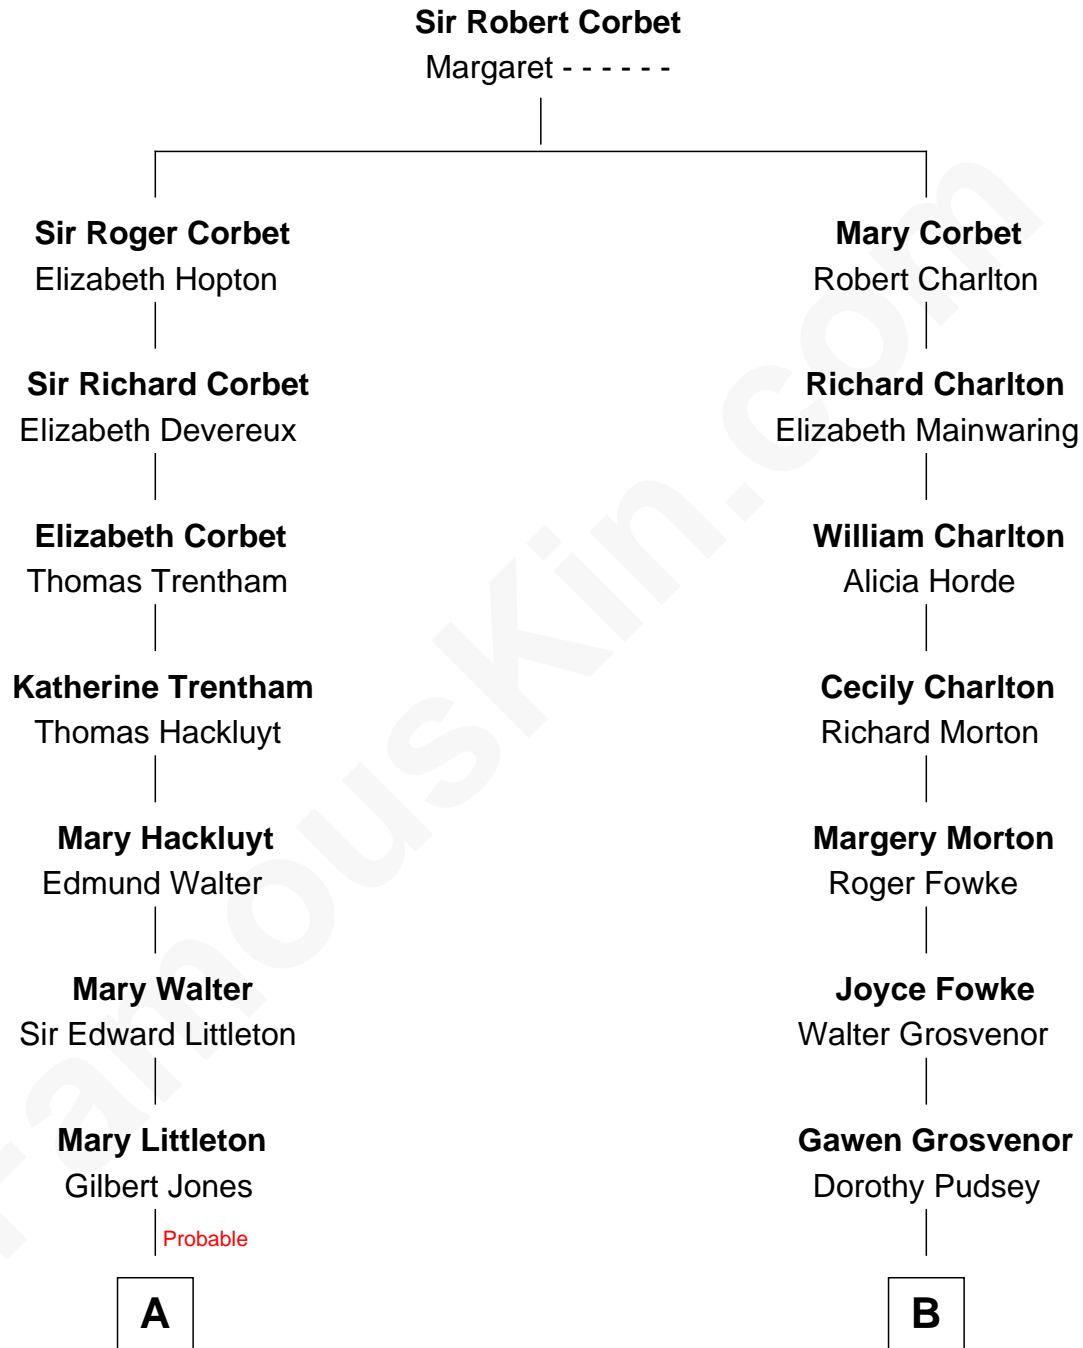

**FamousKin.com**  
**Relationship Chart of**  
**Christopher Reeve**  
*Movie Actor*

13th cousin 4 times removed of  
**General Robert E. Lee**  
*Confederate Army - U.S. Civil War*

Christopher Reeve photo by [Jbfrankel](#) ([CC BY-SA 3.0](#))