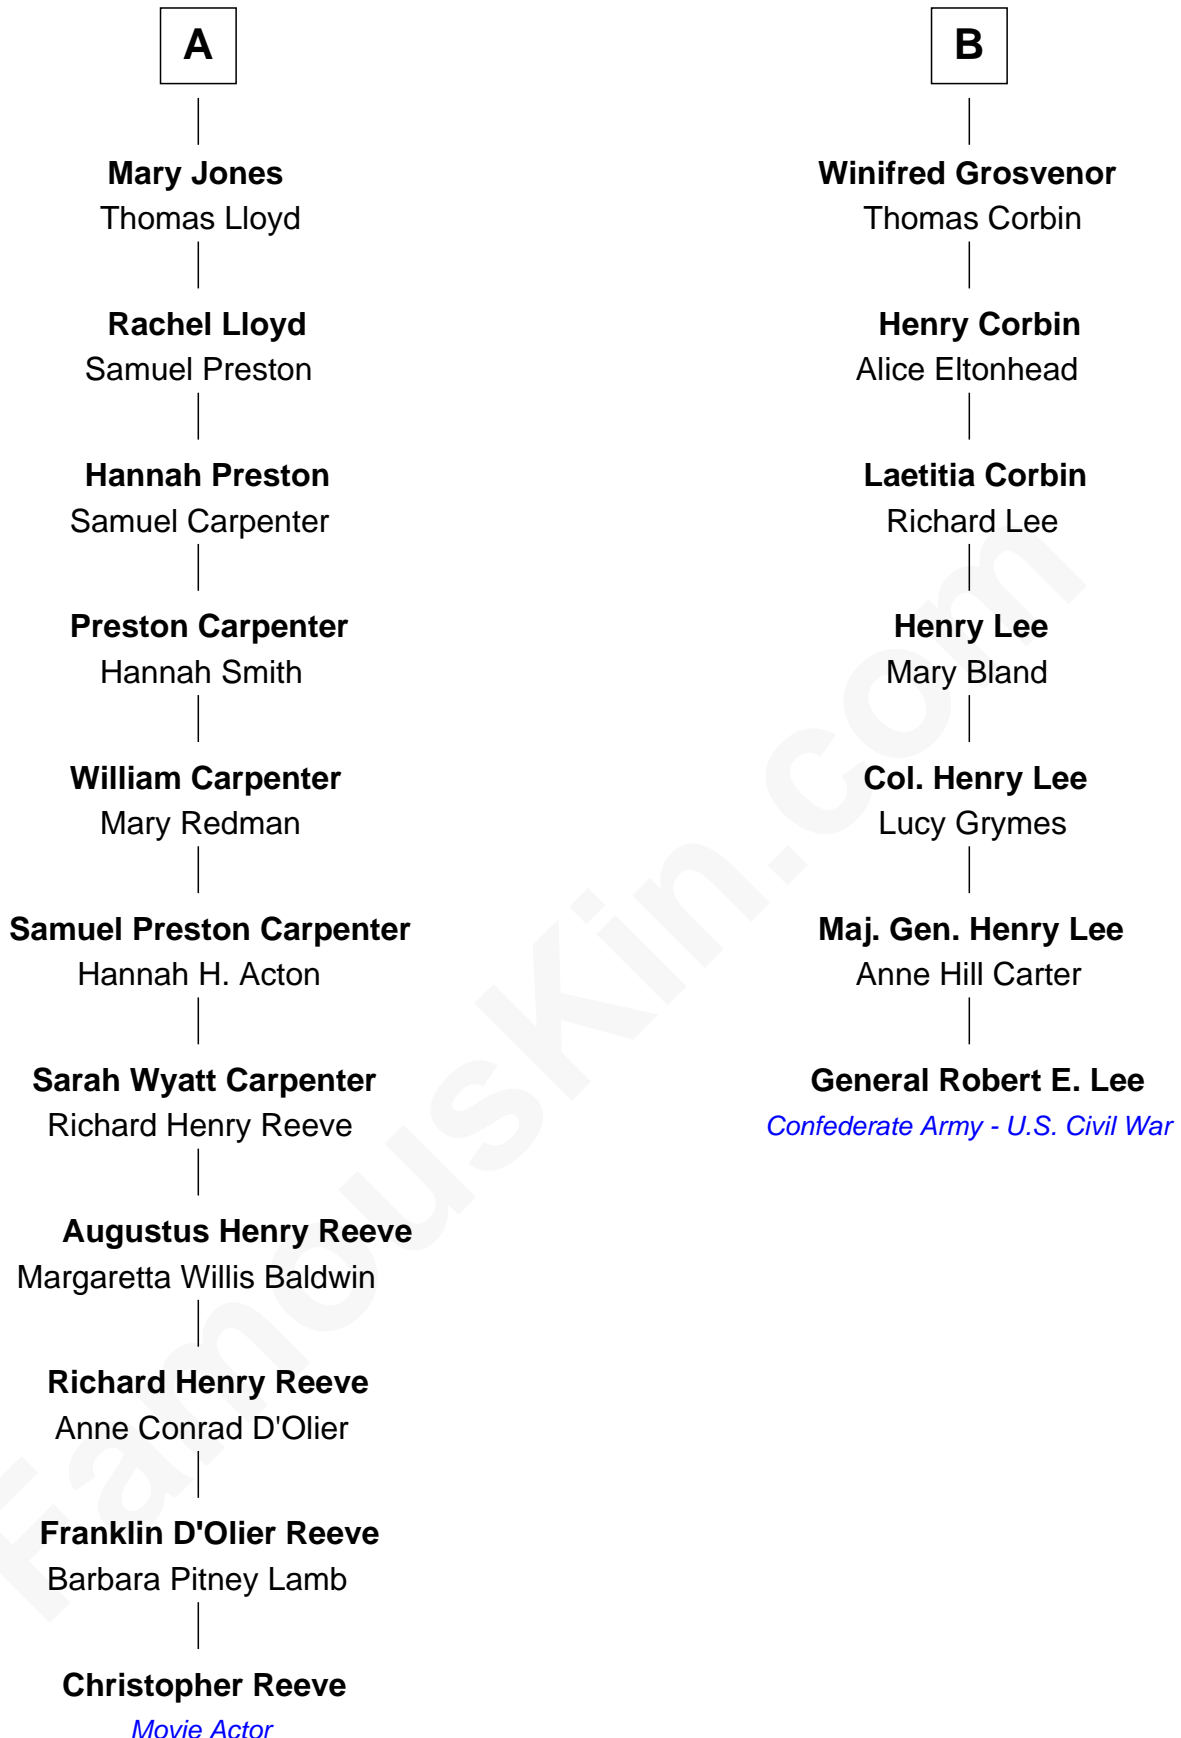

**FamousKin.com**  
**Relationship Chart of**  
**Christopher Reeve**  
*Movie Actor*

13th cousin 4 times removed of  
**General Robert E. Lee**  
*Confederate Army - U.S. Civil War*

Christopher Reeve photo by [Jbfrankel](#) ([CC BY-SA 3.0](#))