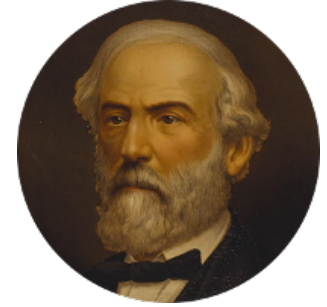

**FamousKin.com**  
**Relationship Chart of**  
**Christopher Reeve**  
*Movie Actor*

13th cousin 4 times removed of  
**General Robert E. Lee**  
*Confederate Army - U.S. Civil War*

Christopher Reeve photo by [Jbfrankel](#) ([CC BY-SA 3.0](#))