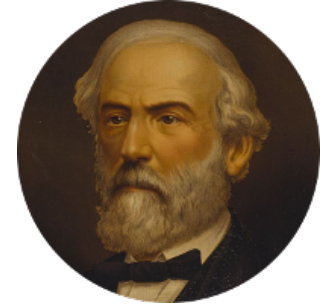

FamousKin.com
Relationship Chart of
Christopher Reeve
Movie Actor

15th cousin 6 times removed of
General Robert E. Lee
Confederate Army - U.S. Civil War

C

—
Sarah Wyatt Carpenter

Richard Henry Reeve

—
Augustus Henry Reeve