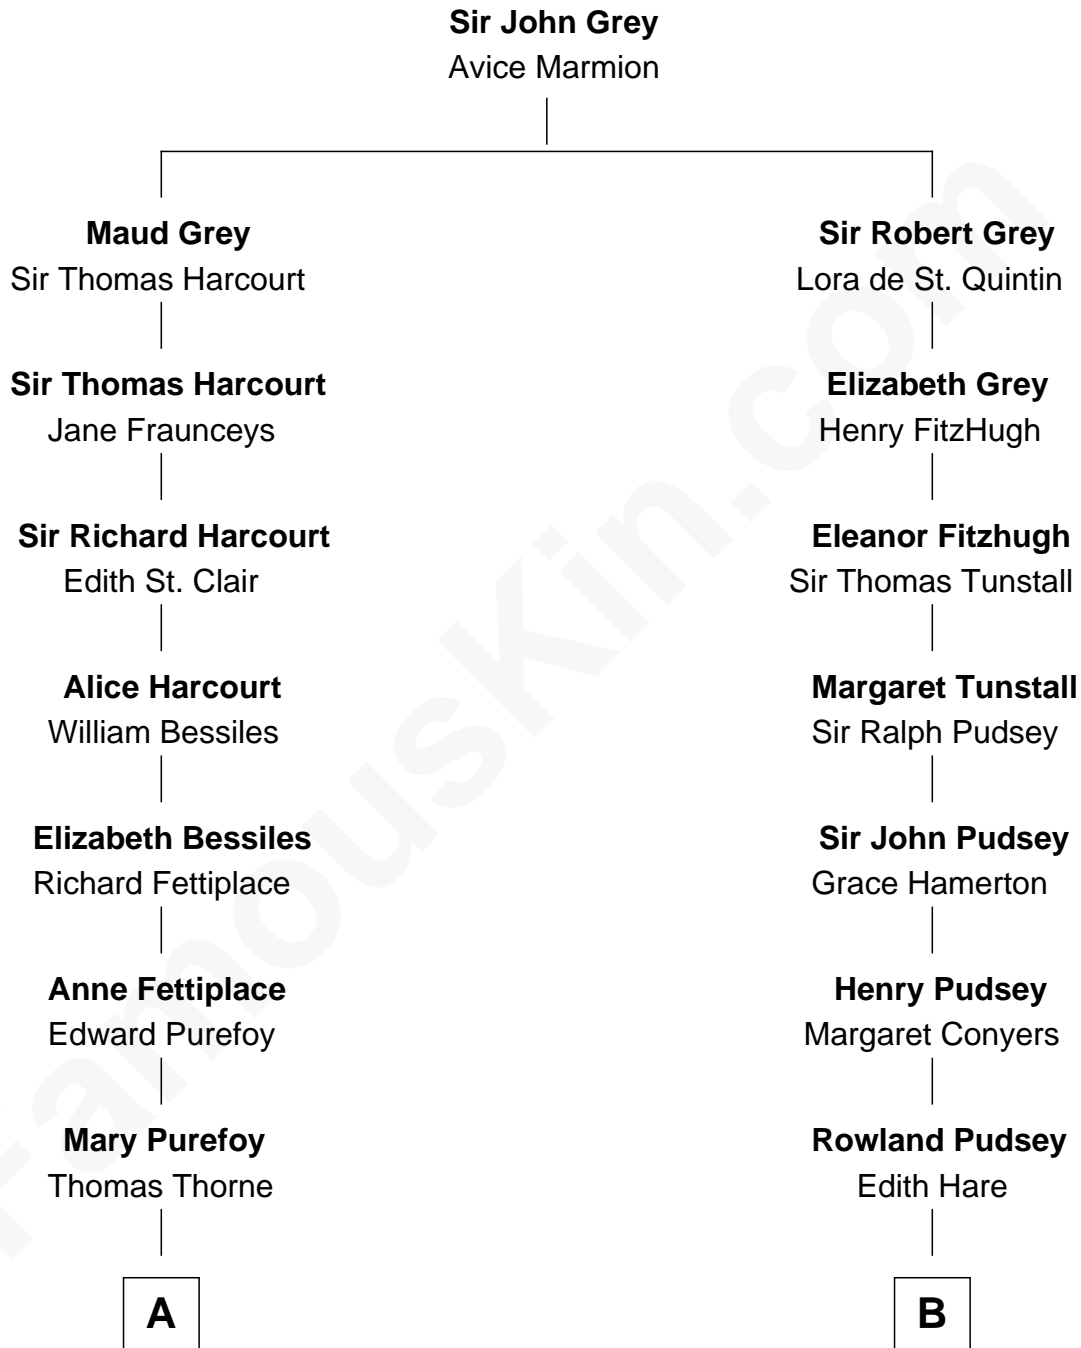

FamousKin.com
Relationship Chart of
Christopher Reeve
Movie Actor

17th cousin 3 times removed of
General Robert E. Lee
Confederate Army - U.S. Civil War

C

—
Margaretta Willis Baldwin

Augustus Henry Reeve

—
Richard Henry Reeve

Anne Conrad D'Olier

—
Franklin D'Olier Reeve

Barbara Pitney Lamb

—
Christopher Reeve

Movie Actor

FamousKin.com