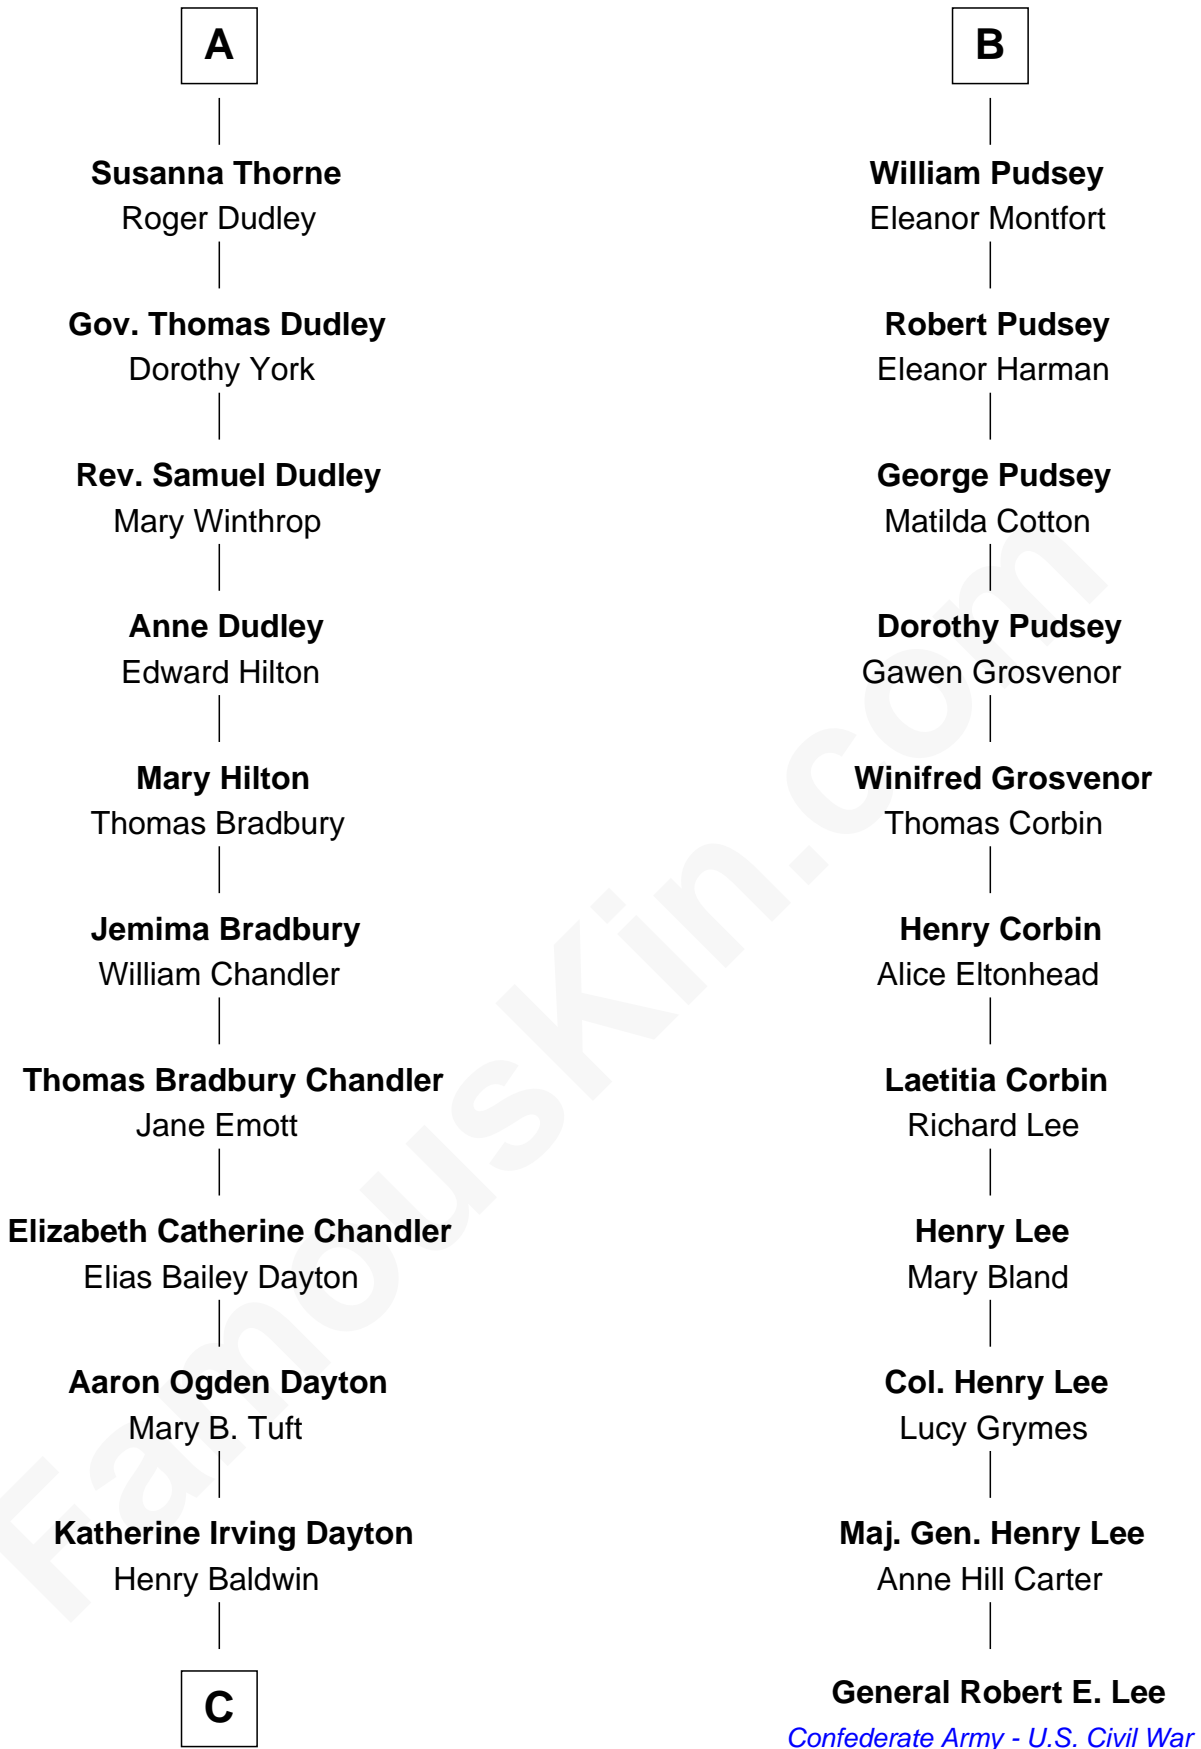

FamousKin.com
Relationship Chart of
Christopher Reeve
Movie Actor

17th cousin 3 times removed of
General Robert E. Lee
Confederate Army - U.S. Civil War

C

—
Margaretta Willis Baldwin

Augustus Henry Reeve

—
Richard Henry Reeve

Anne Conrad D'Olier

—
Franklin D'Olier Reeve

Barbara Pitney Lamb

—
Christopher Reeve

Movie Actor

FamousKin.com