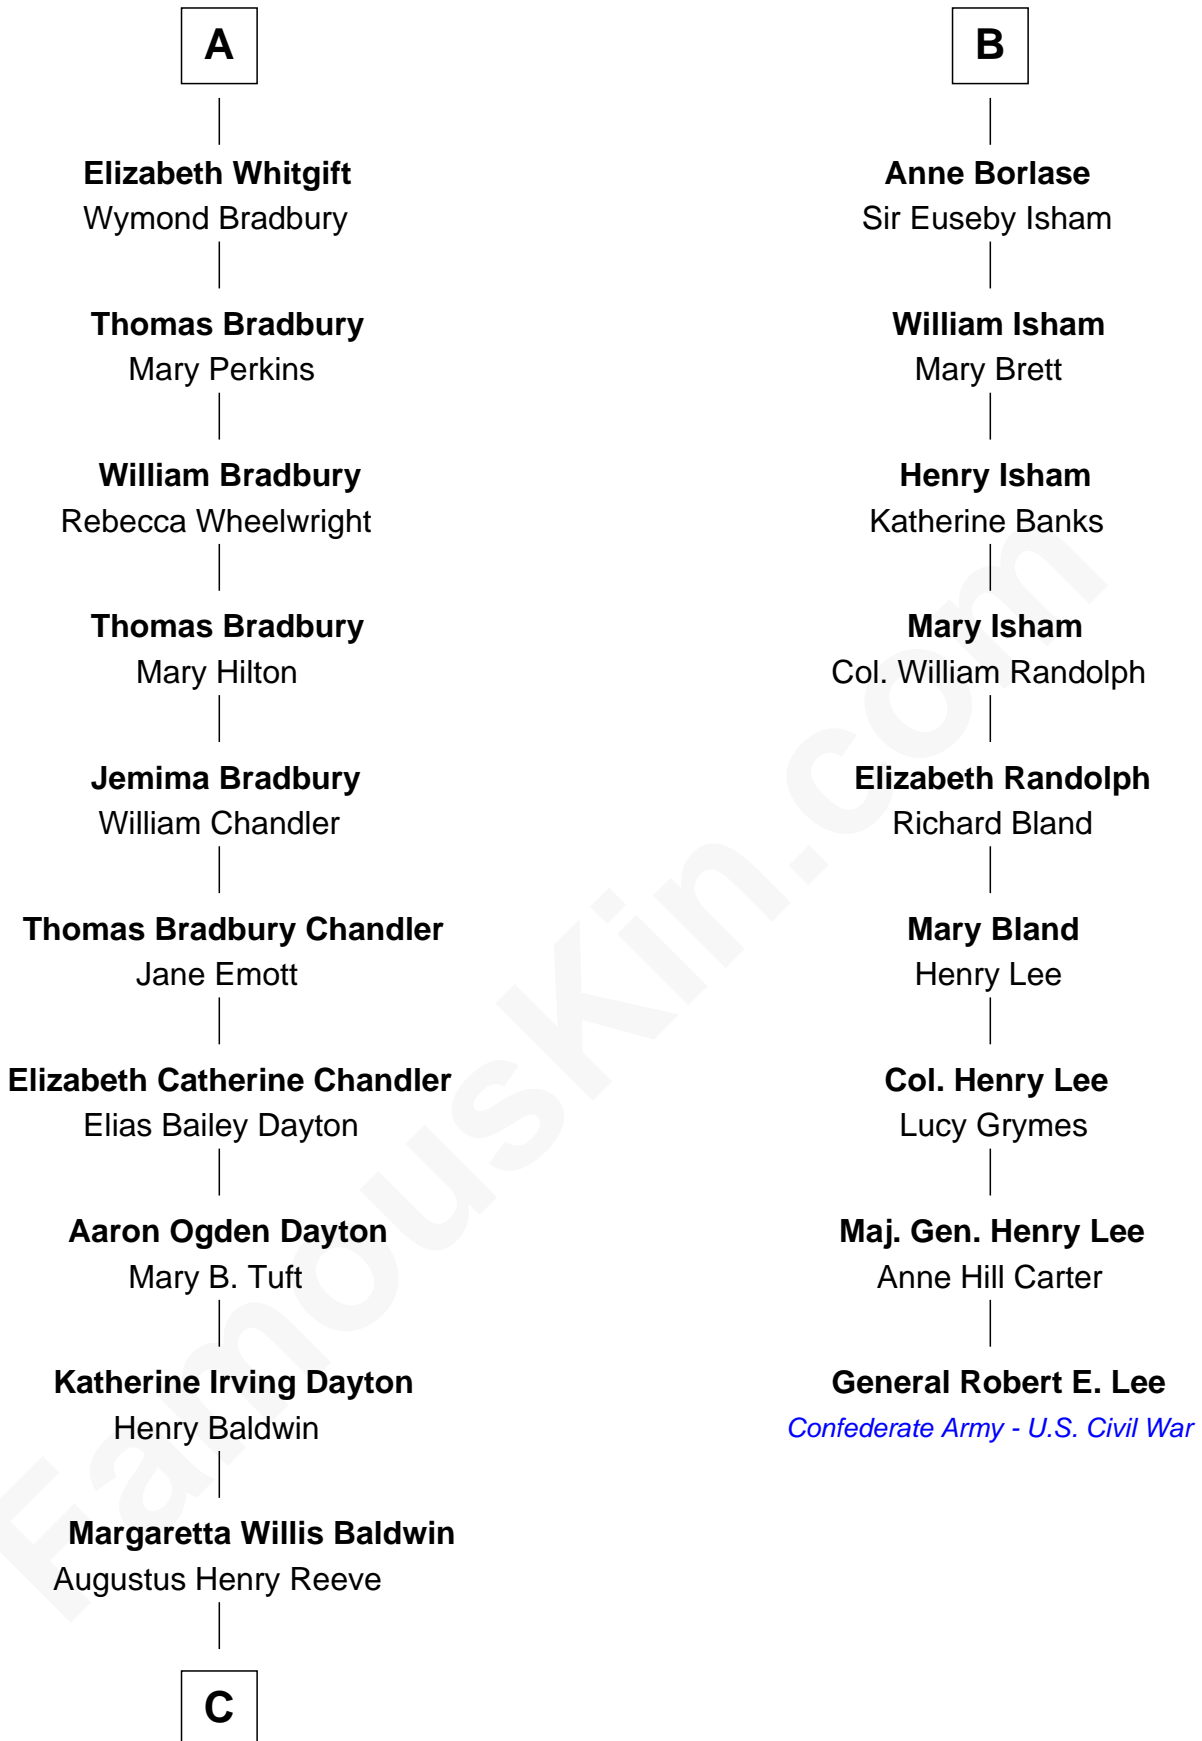

FamousKin.com
Relationship Chart of
Christopher Reeve
Movie Actor

15th cousin 4 times removed of
General Robert E. Lee
Confederate Army - U.S. Civil War

C

Richard Henry Reeve

Anne Conrad D'Olier

Franklin D'Olier Reeve

Barbara Pitney Lamb

Christopher Reeve

Movie Actor

FamousKin.com