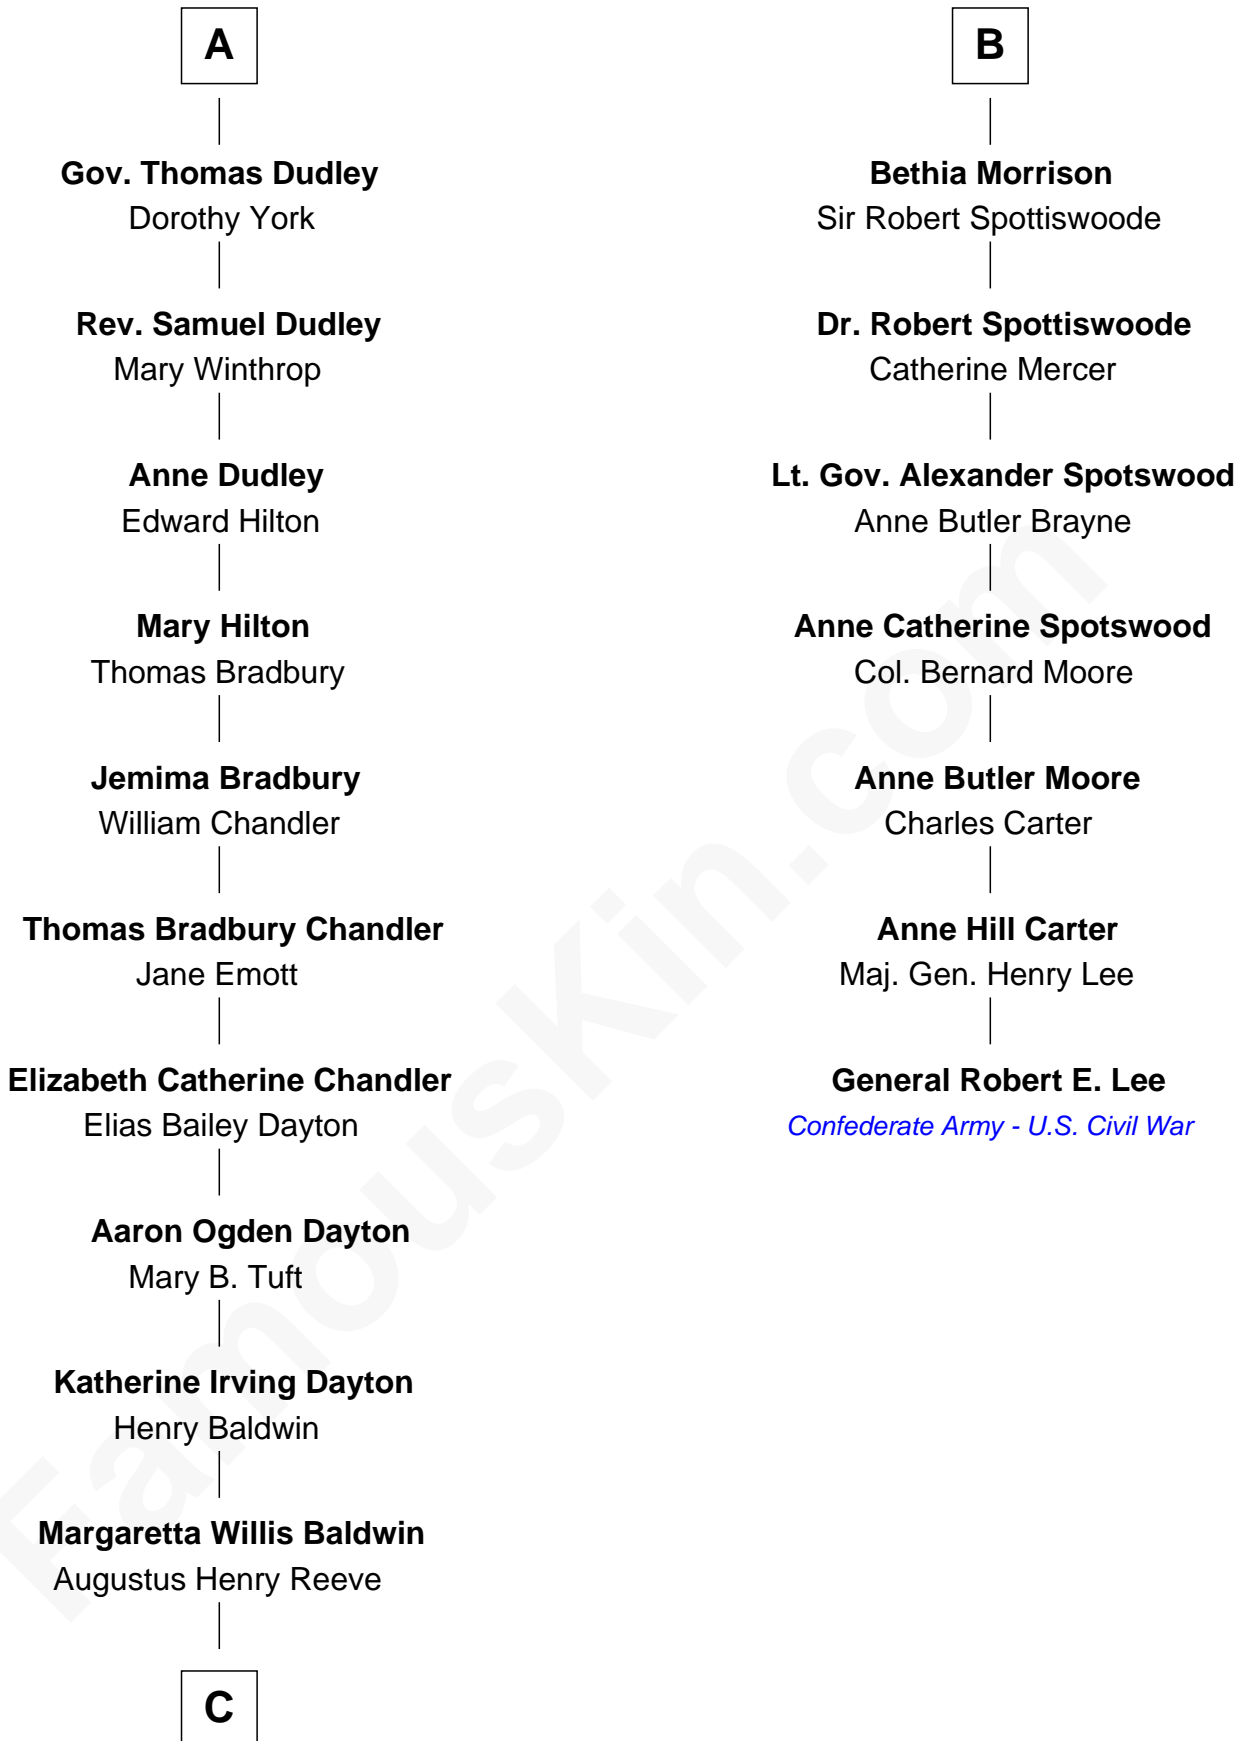

FamousKin.com
Relationship Chart of
Christopher Reeve
Movie Actor

13th cousin 6 times removed of
General Robert E. Lee
Confederate Army - U.S. Civil War

C

Richard Henry Reeve

Anne Conrad D'Olier

Franklin D'Olier Reeve

Barbara Pitney Lamb

Christopher Reeve

Movie Actor