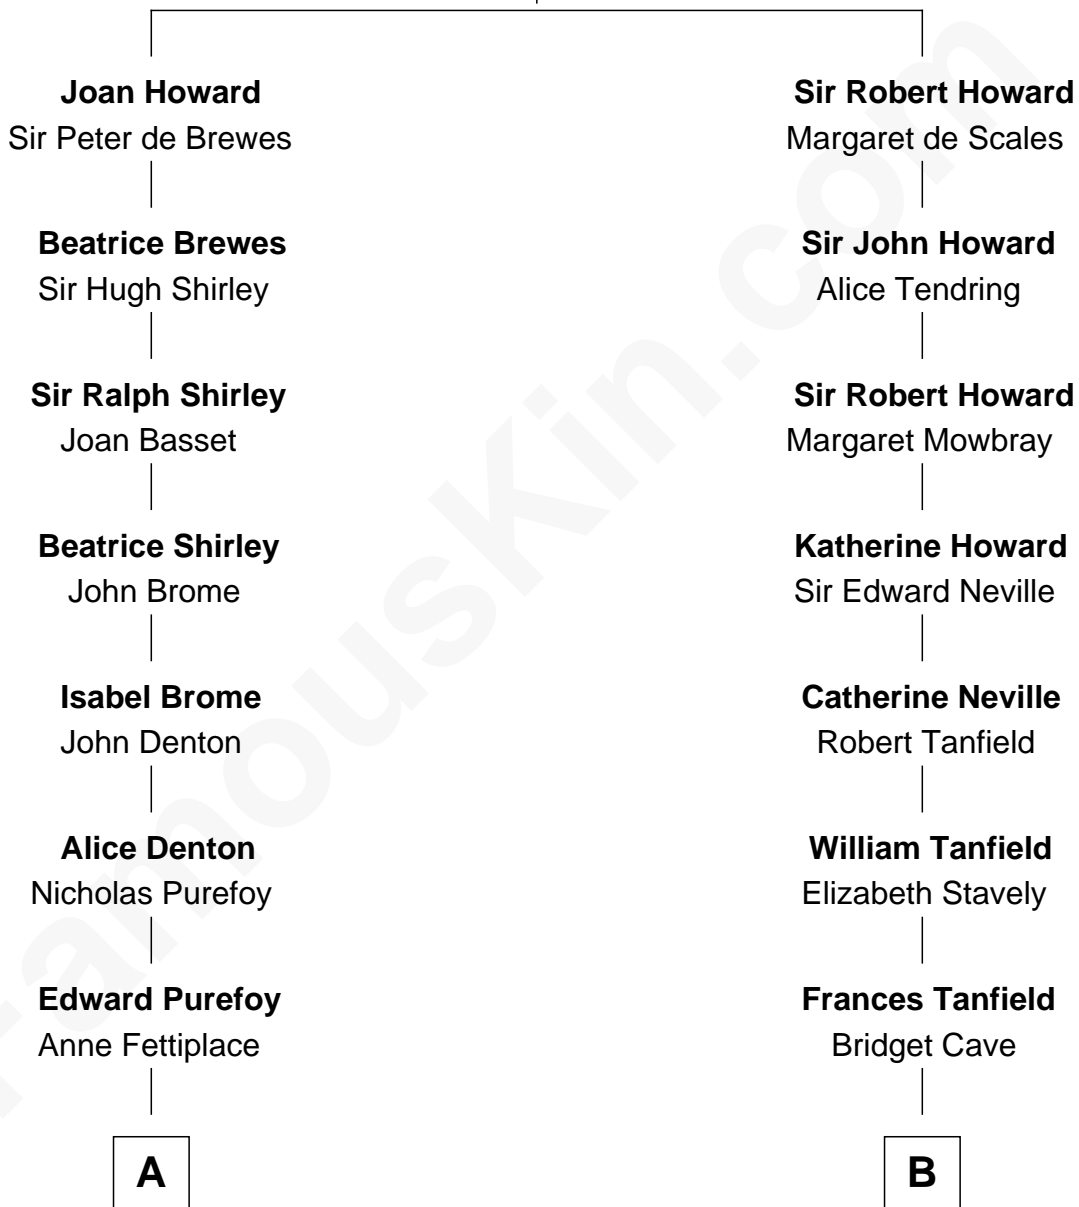

FamousKin.com
Relationship Chart of
Christopher Reeve
Movie Actor

16th cousin 5 times removed of
General Robert E. Lee
Confederate Army - U.S. Civil War

Sir John Howard
 Alice de Bois

C

Katherine Irving Dayton

Henry Baldwin

Margaretta Willis Baldwin

Augustus Henry Reeve

Richard Henry Reeve

Anne Conrad D'Olier

Franklin D'Olier Reeve

Barbara Pitney Lamb

Christopher Reeve