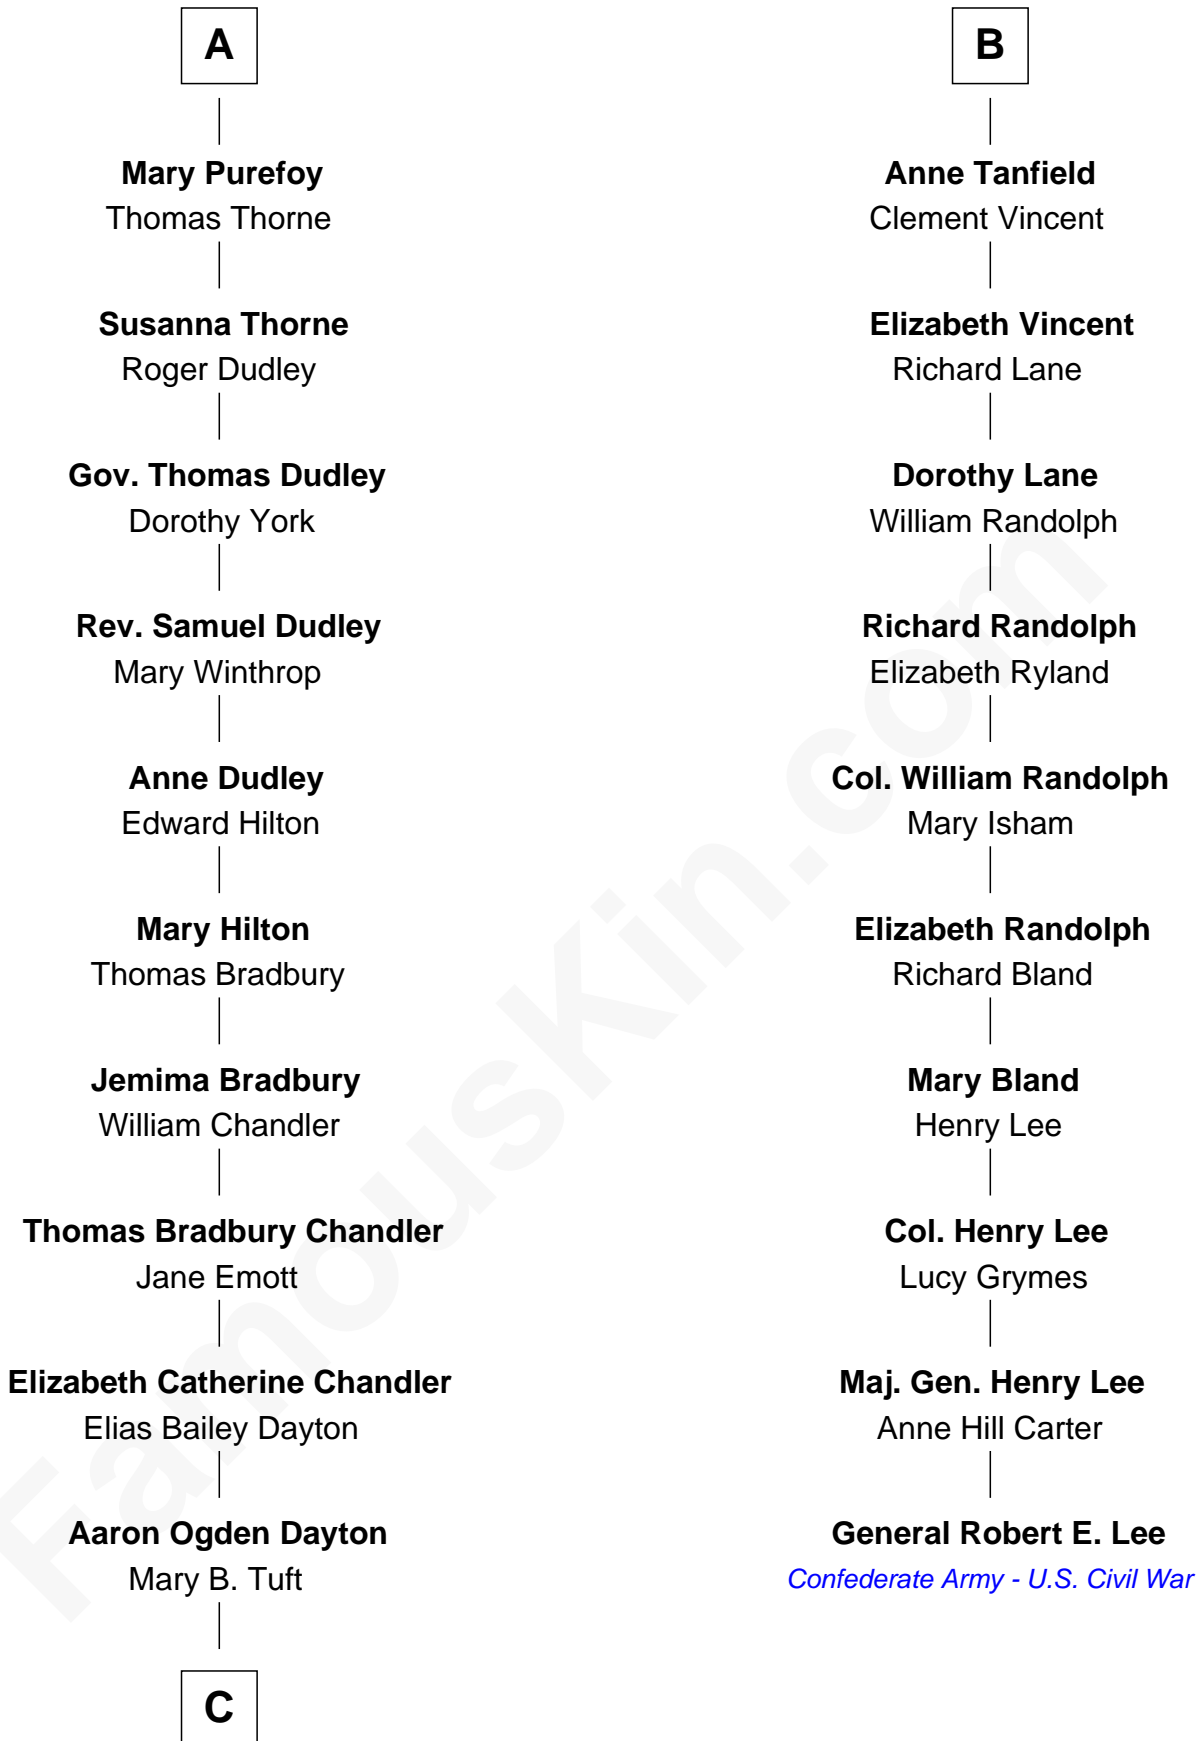

FamousKin.com
Relationship Chart of
Christopher Reeve
Movie Actor

16th cousin 5 times removed of
General Robert E. Lee
Confederate Army - U.S. Civil War

Sir John Howard
 Alice de Bois

C

Katherine Irving Dayton

Henry Baldwin

Margaretta Willis Baldwin

Augustus Henry Reeve

Richard Henry Reeve

Anne Conrad D'Olier

Franklin D'Olier Reeve

Barbara Pitney Lamb

Christopher Reeve