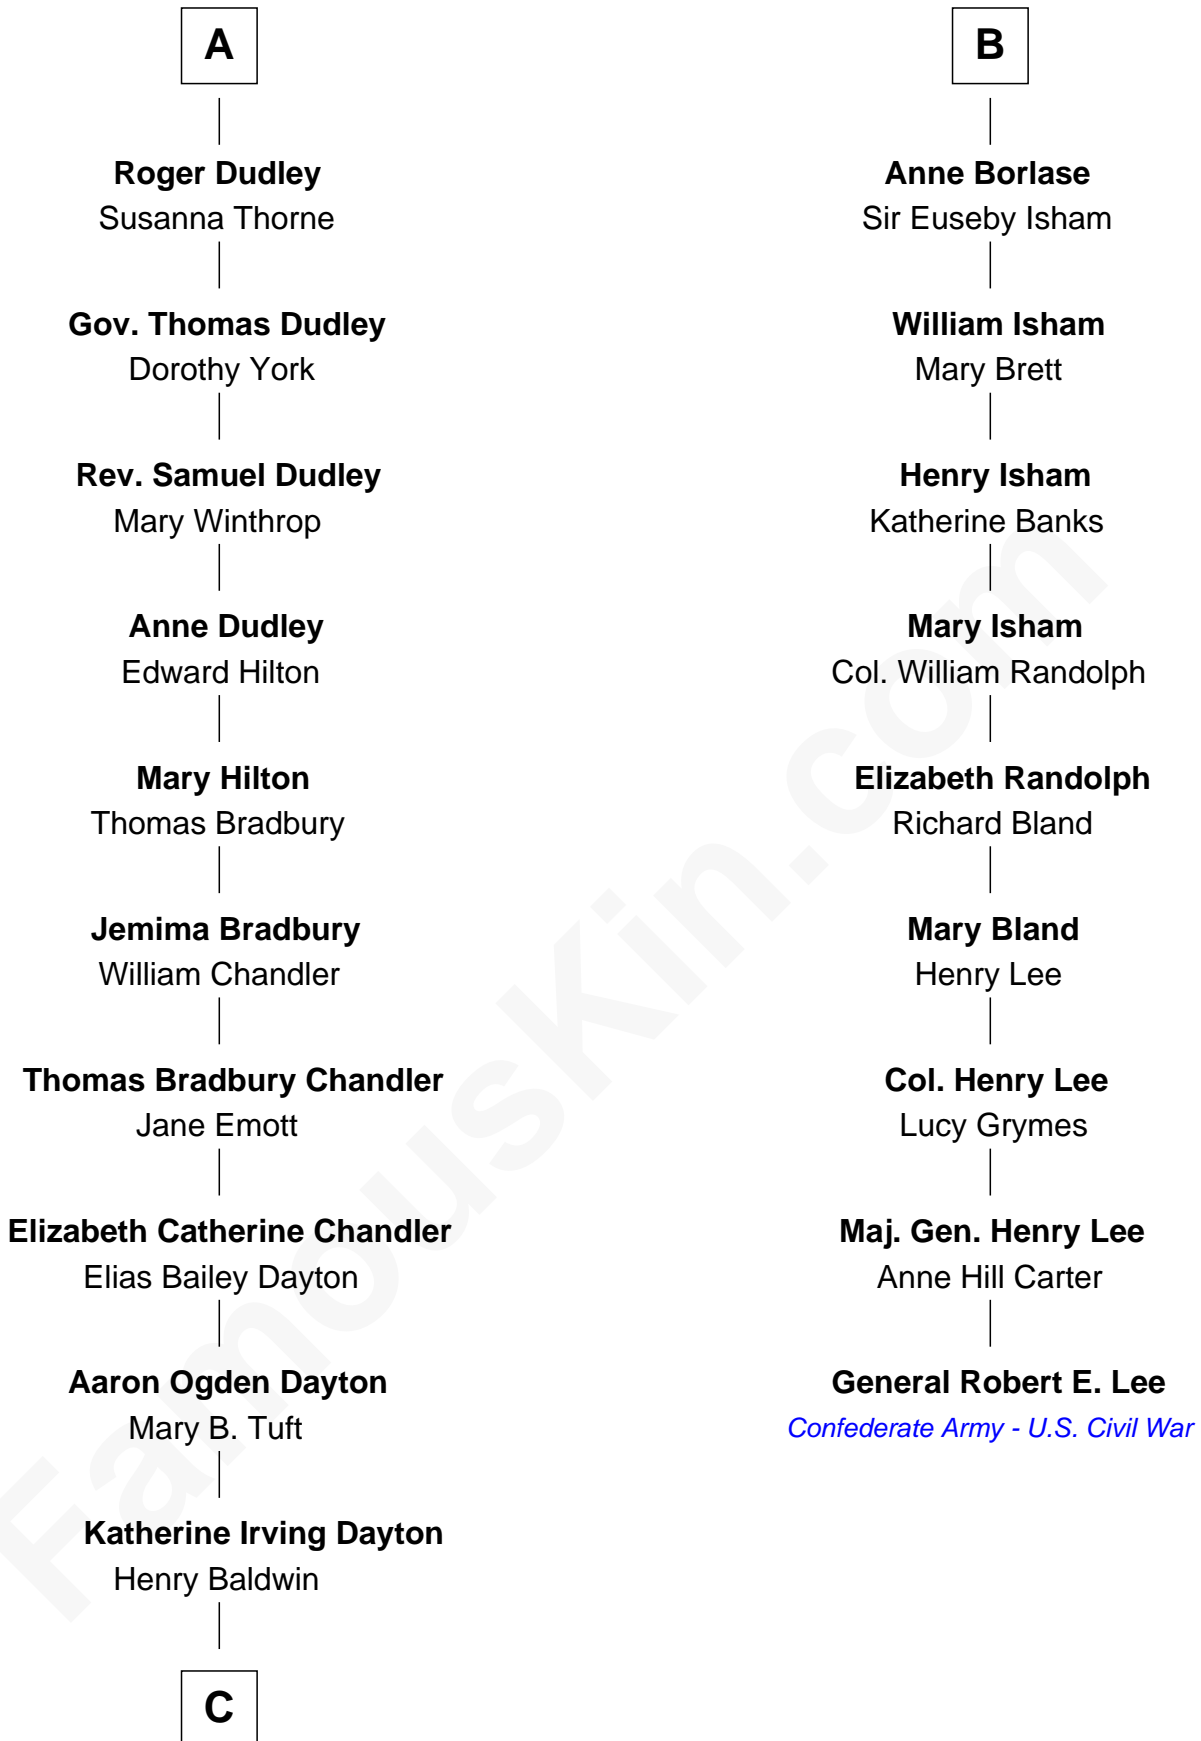

FamousKin.com
Relationship Chart of
Christopher Reeve
Movie Actor

15th cousin 5 times removed of
General Robert E. Lee
Confederate Army - U.S. Civil War

C

—
Margaretta Willis Baldwin

Augustus Henry Reeve

—
Richard Henry Reeve

Anne Conrad D'Olier

—
Franklin D'Olier Reeve

Barbara Pitney Lamb

—
Christopher Reeve

Movie Actor

FamousKin.com