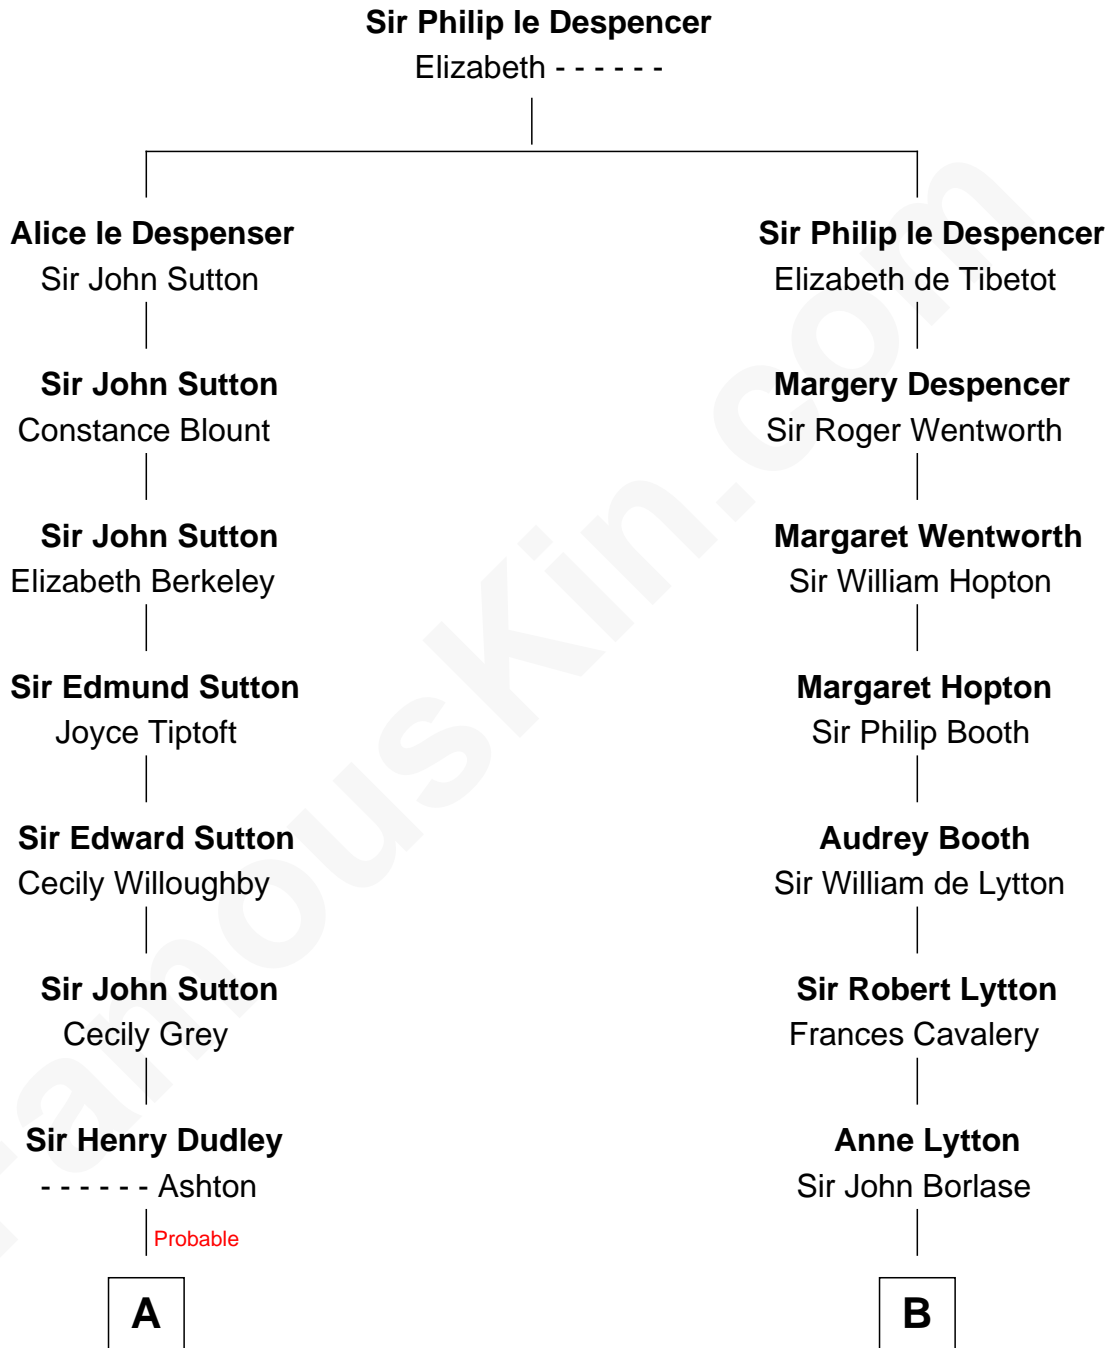

FamousKin.com
Relationship Chart of
Christopher Reeve
Movie Actor

15th cousin 5 times removed of
General Robert E. Lee
Confederate Army - U.S. Civil War

C

—
Margaretta Willis Baldwin

Augustus Henry Reeve

—
Richard Henry Reeve

Anne Conrad D'Olier

—
Franklin D'Olier Reeve

Barbara Pitney Lamb

—
Christopher Reeve

Movie Actor

FamousKin.com