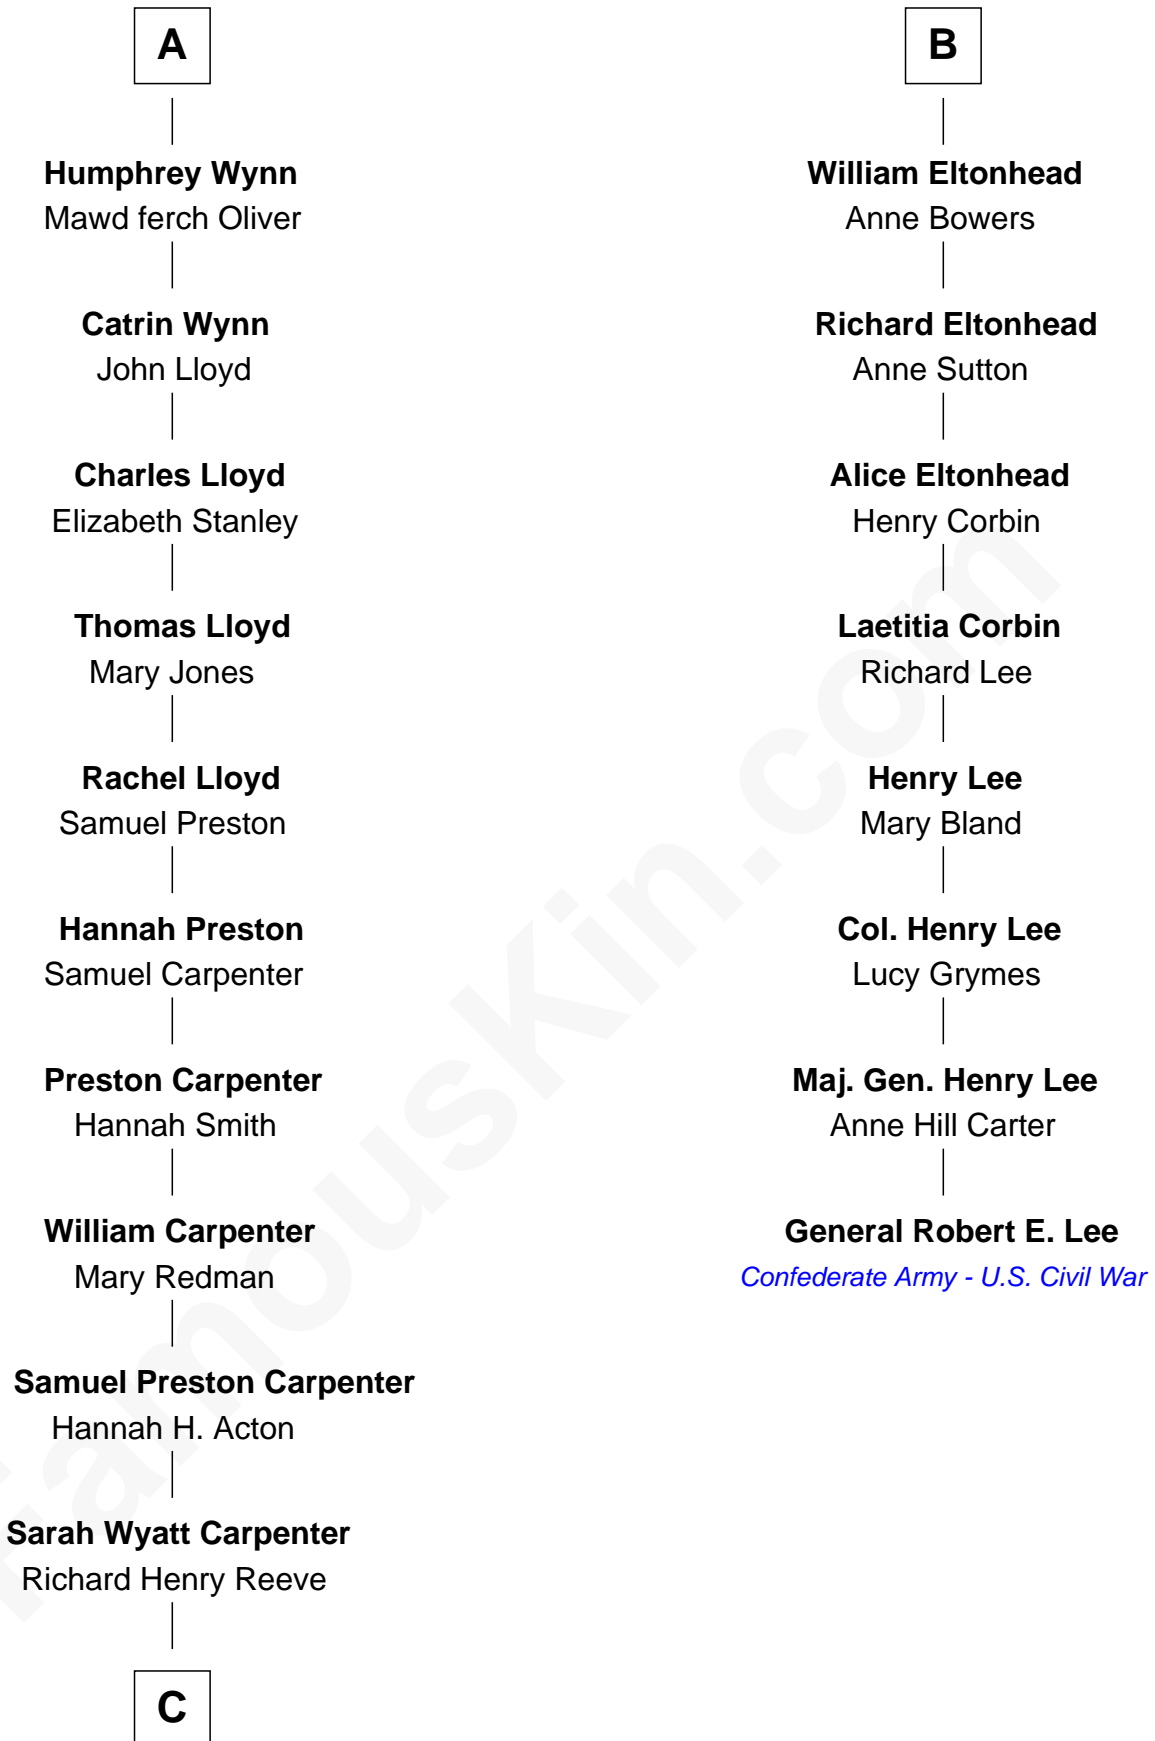

FamousKin.com
Relationship Chart of
Christopher Reeve
Movie Actor

14th cousin 6 times removed of
General Robert E. Lee
Confederate Army - U.S. Civil War

C

—
Augustus Henry Reeve
Margaretta Willis Baldwin

—
Richard Henry Reeve
Anne Conrad D'Olier

—
Franklin D'Olier Reeve
Barbara Pitney Lamb

—
Christopher Reeve
Movie Actor