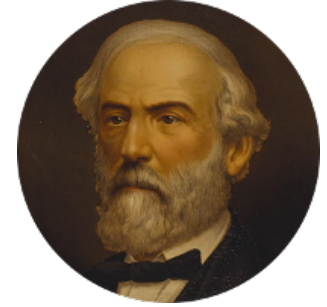

FamousKin.com
Relationship Chart of
Christopher Reeve
Movie Actor

14th cousin 6 times removed of
General Robert E. Lee
Confederate Army - U.S. Civil War

C

—
Augustus Henry Reeve
Margaretta Willis Baldwin