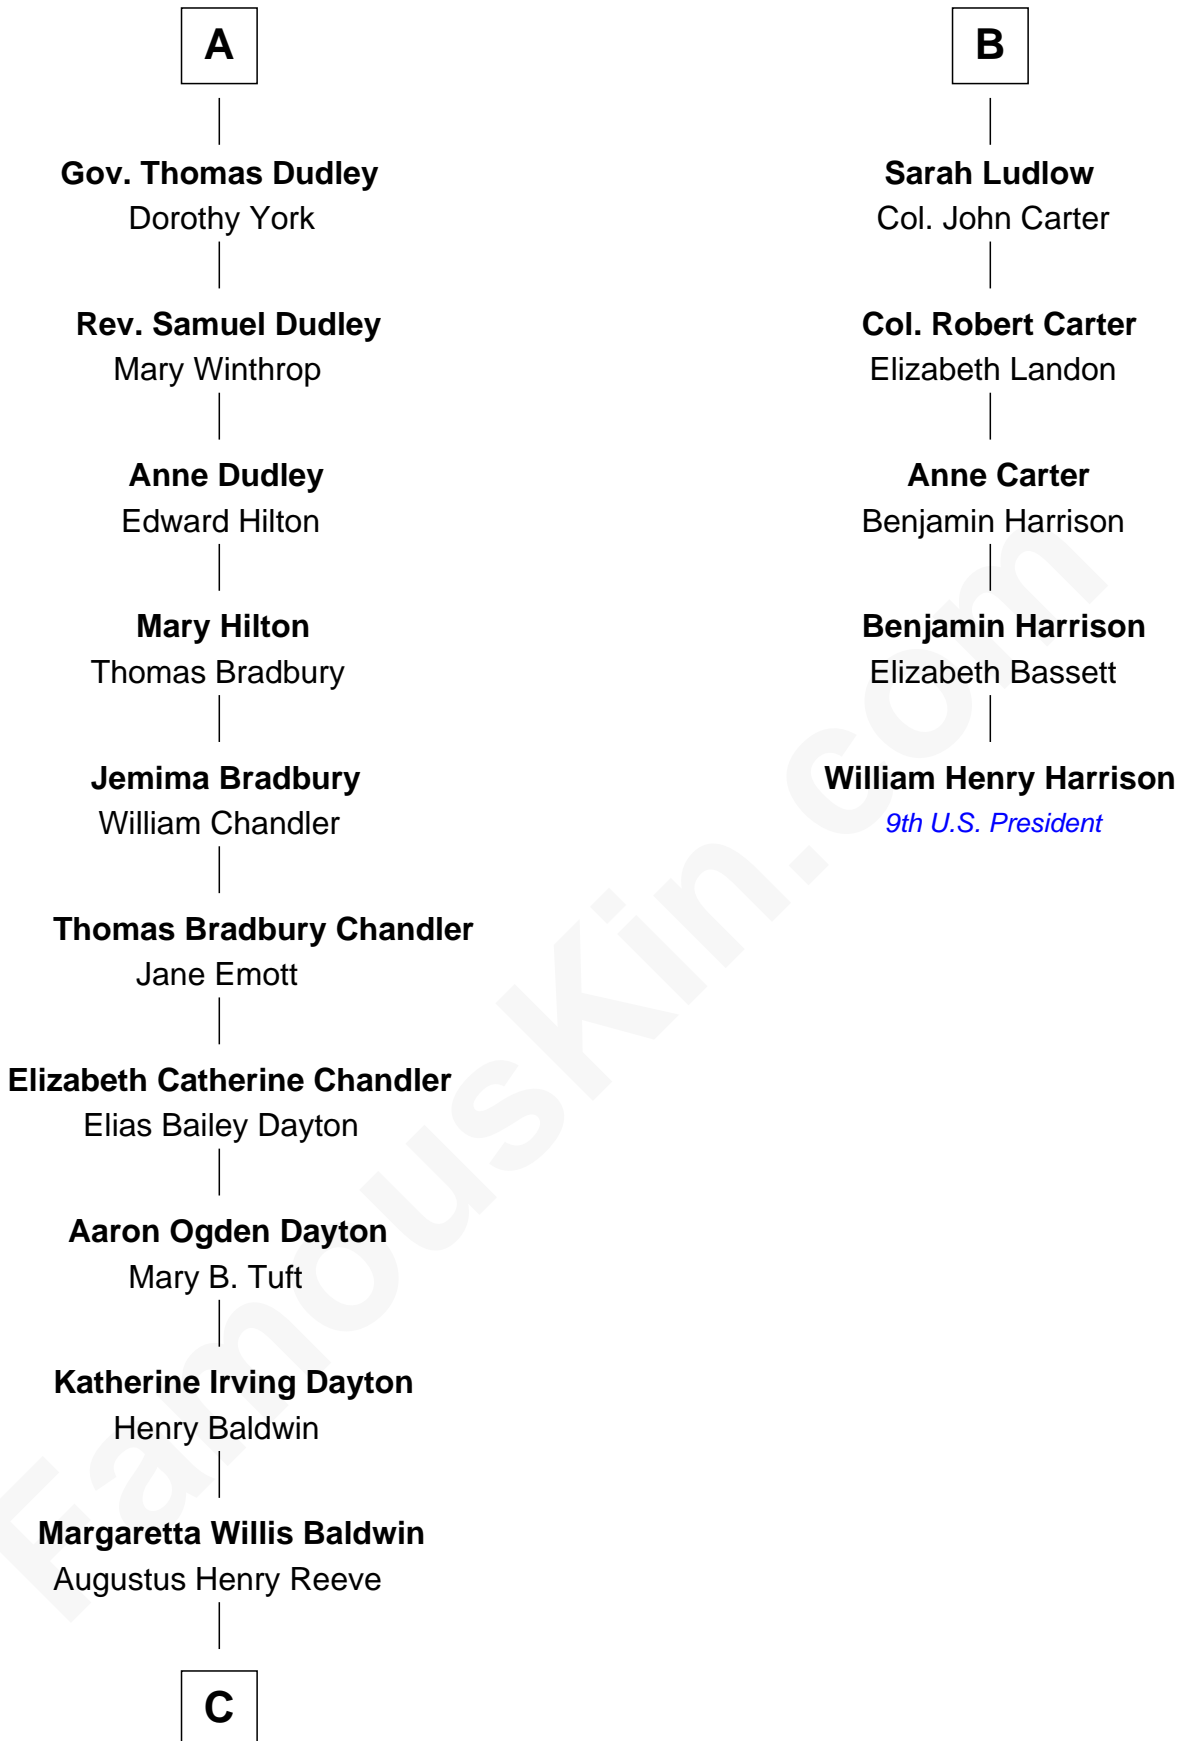

FamousKin.com
Relationship Chart of
Christopher Reeve
Movie Actor

11th cousin 8 times removed of
William Henry Harrison
9th U.S. President

C

Richard Henry Reeve

Anne Conrad D'Olier

Franklin D'Olier Reeve

Barbara Pitney Lamb