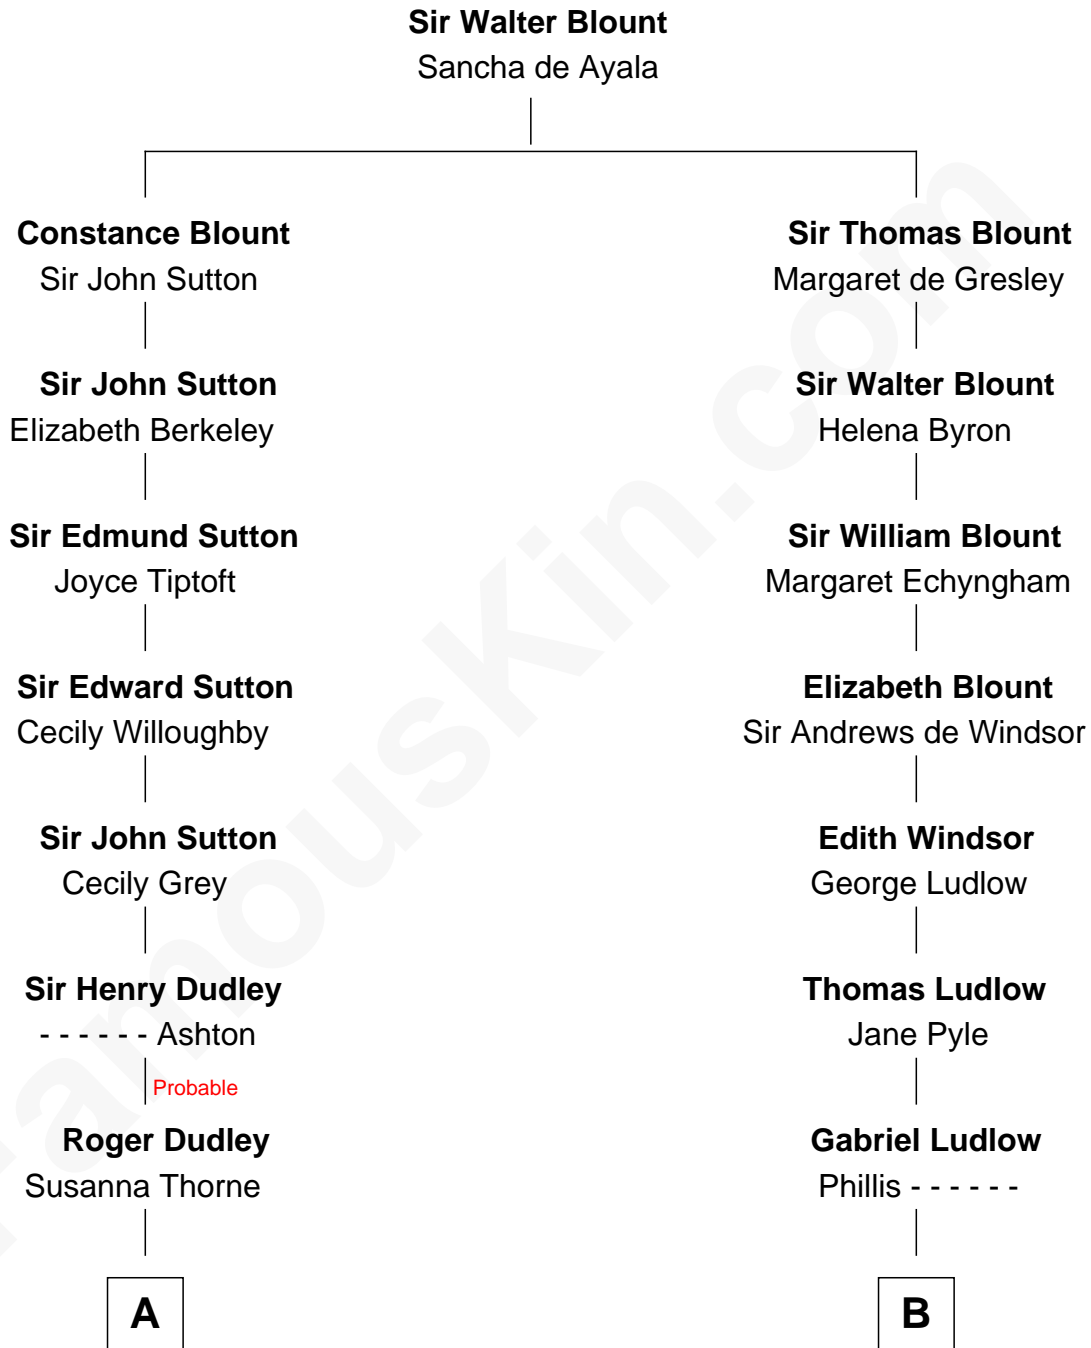

FamousKin.com
Relationship Chart of
Christopher Reeve
Movie Actor

11th cousin 8 times removed of
William Henry Harrison
9th U.S. President

C

Richard Henry Reeve

Anne Conrad D'Olier

Franklin D'Olier Reeve

Barbara Pitney Lamb