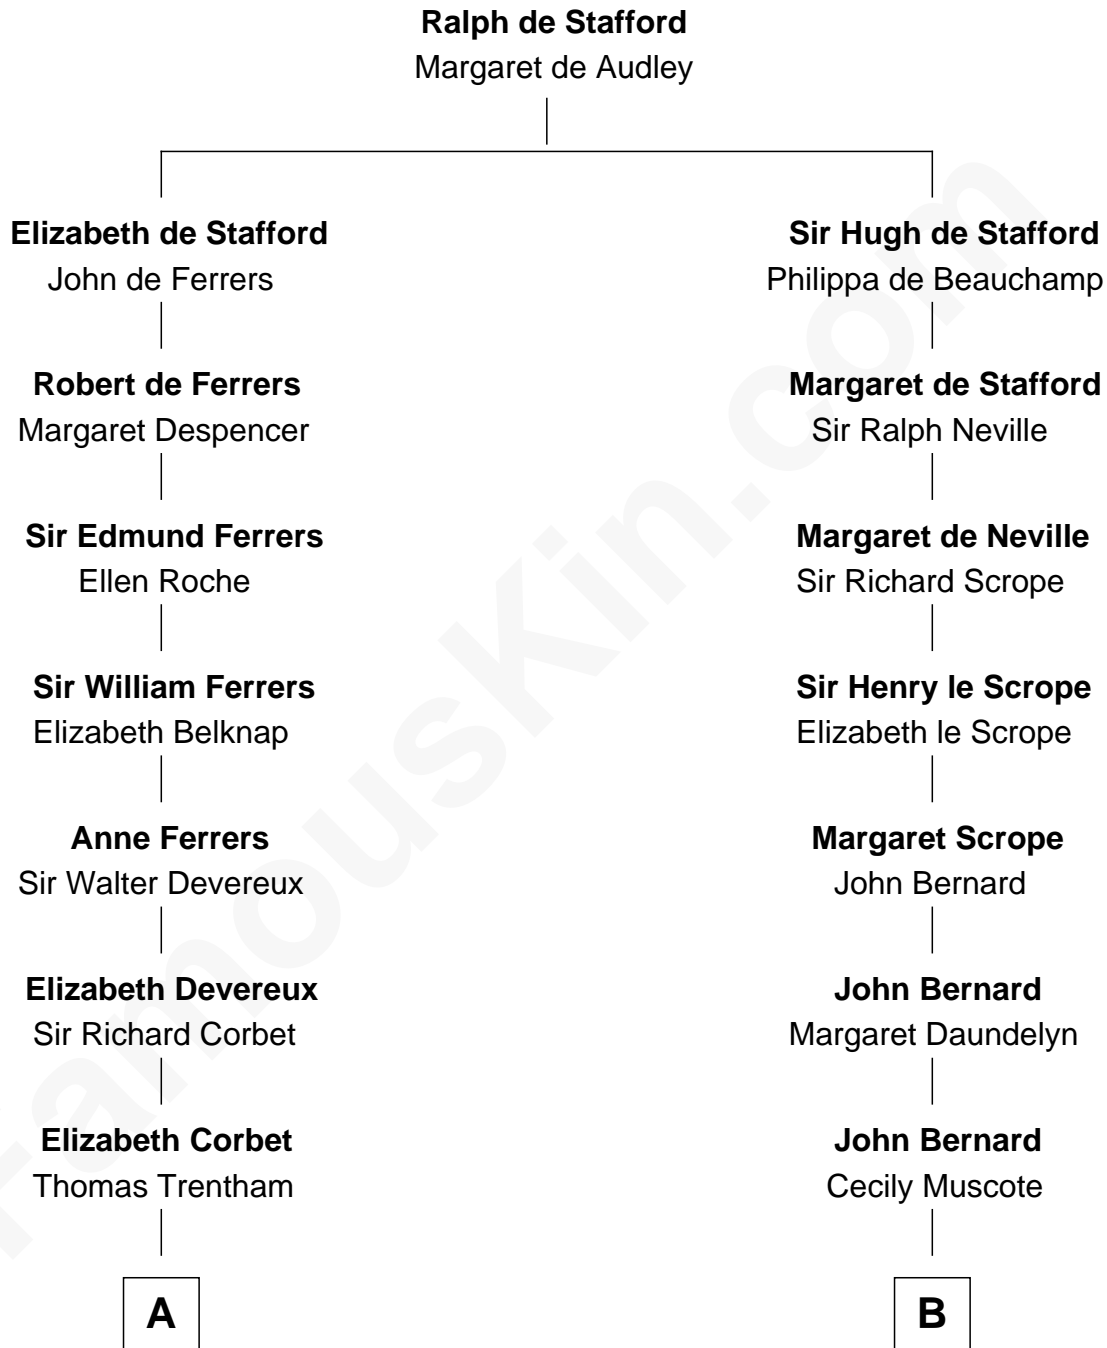

FamousKin.com
Relationship Chart of
Christopher Reeve
Movie Actor

14th cousin 7 times removed of
William Henry Harrison
9th U.S. President

C

—
Sarah Wyatt Carpenter

Richard Henry Reeve

—
Augustus Henry Reeve

Margaretta Willis Baldwin

—
Richard Henry Reeve

Anne Conrad D'Olier

—
Franklin D'Olier Reeve

Barbara Pitney Lamb

—
Christopher Reeve

Movie Actor