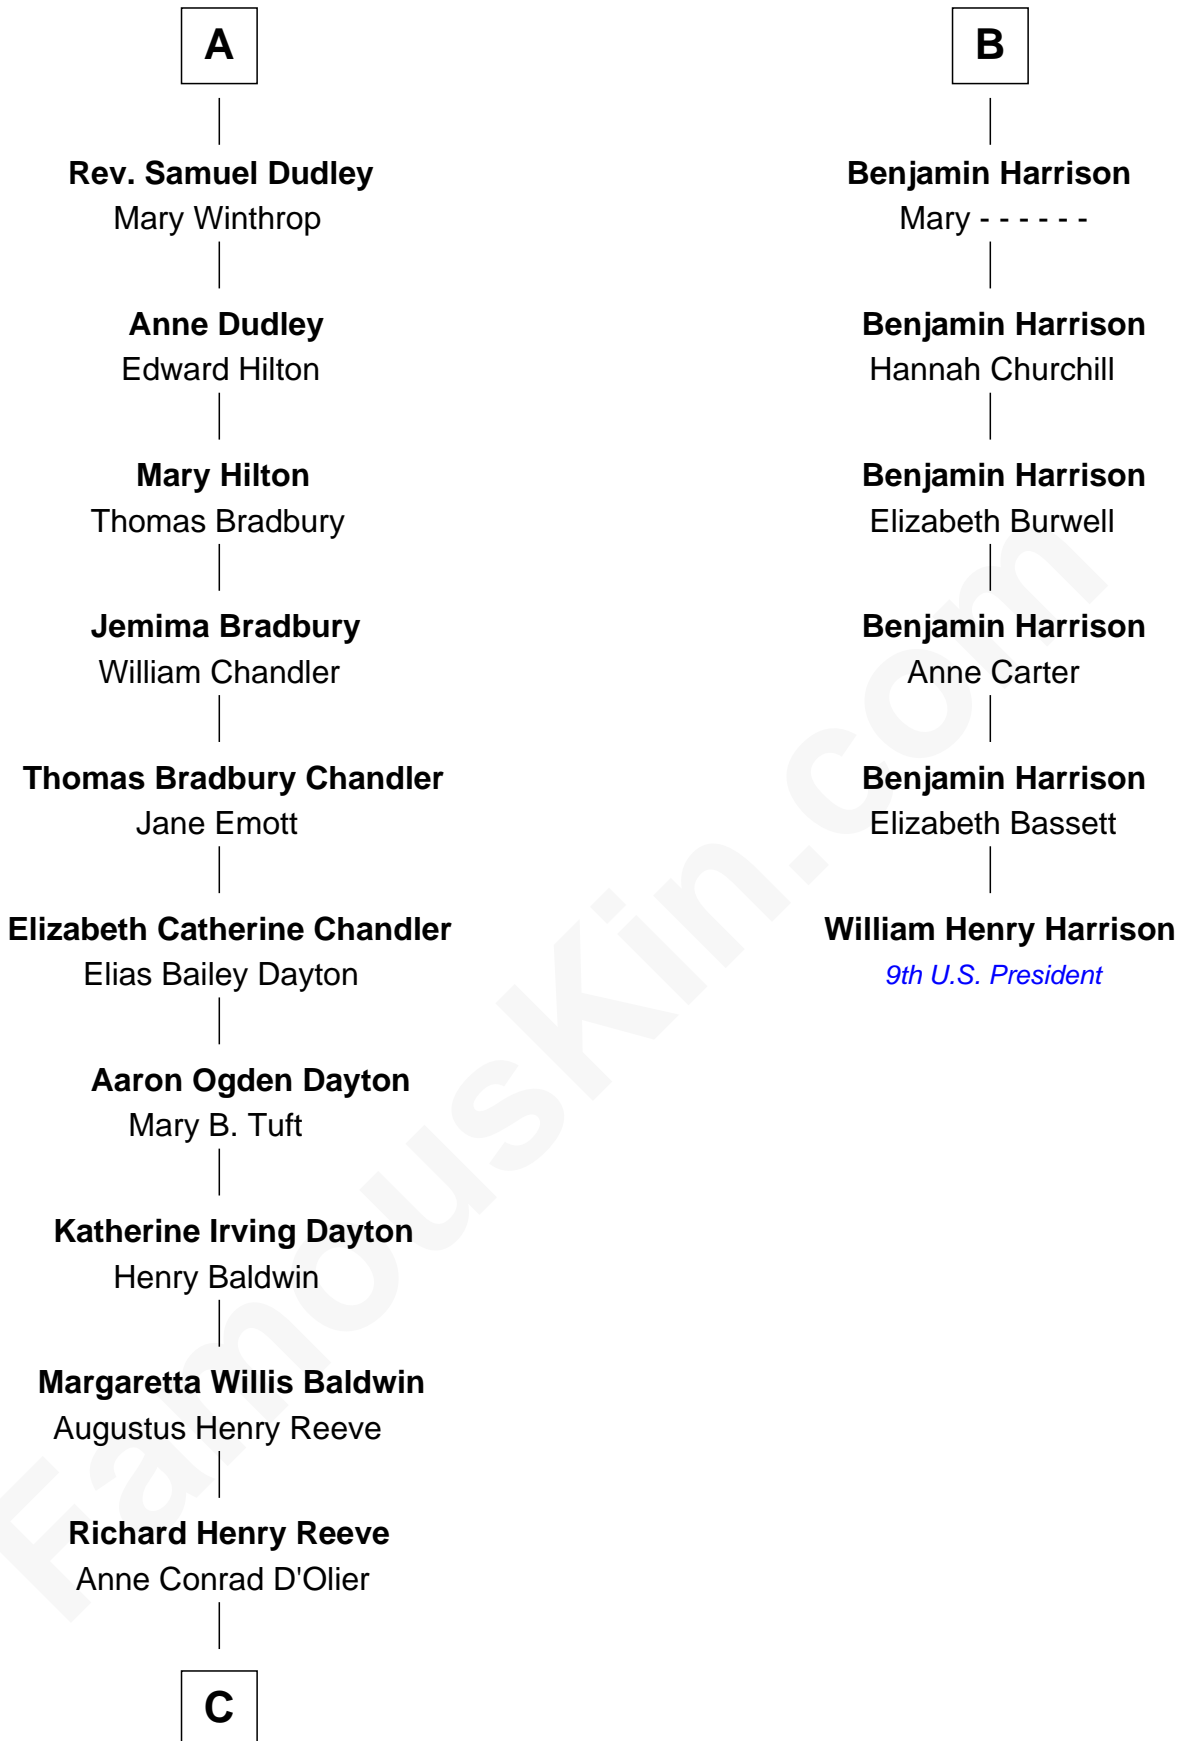

FamousKin.com
Relationship Chart of
Christopher Reeve
Movie Actor

12th cousin 6 times removed of
William Henry Harrison
9th U.S. President

C

Franklin D'Olier Reeve

Barbara Pitney Lamb

Christopher Reeve

Movie Actor

FamousKin.com