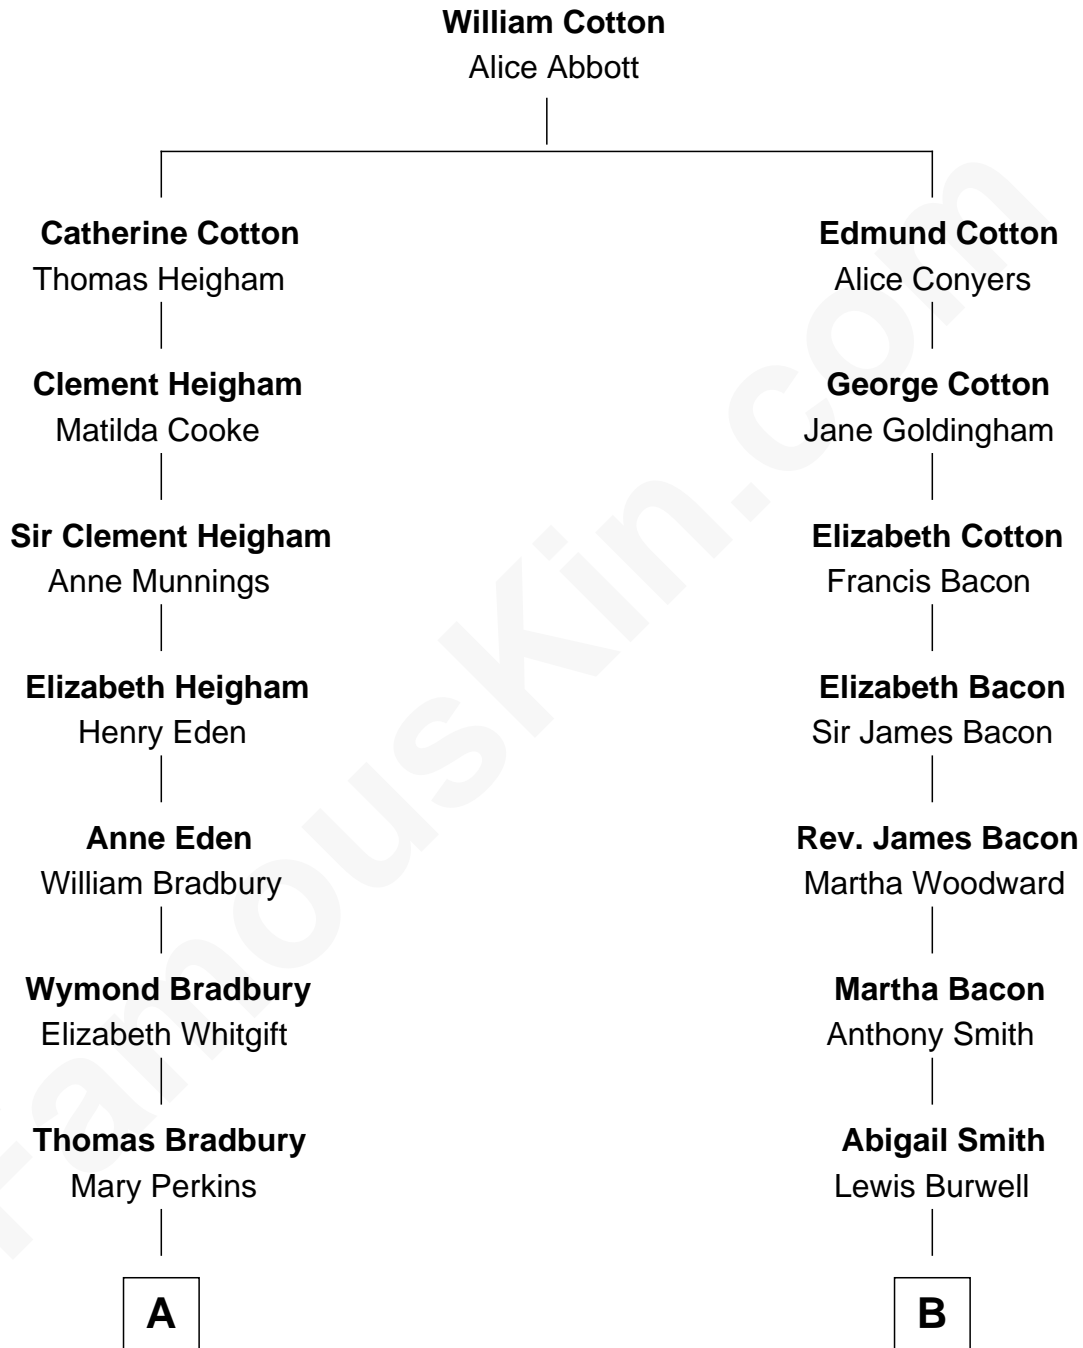

FamousKin.com
Relationship Chart of
Christopher Reeve
Movie Actor

10th cousin 7 times removed of
William Henry Harrison
9th U.S. President

Christopher Reeve photo by [Jbfrankel](#) ([CC BY-SA 3.0](#))