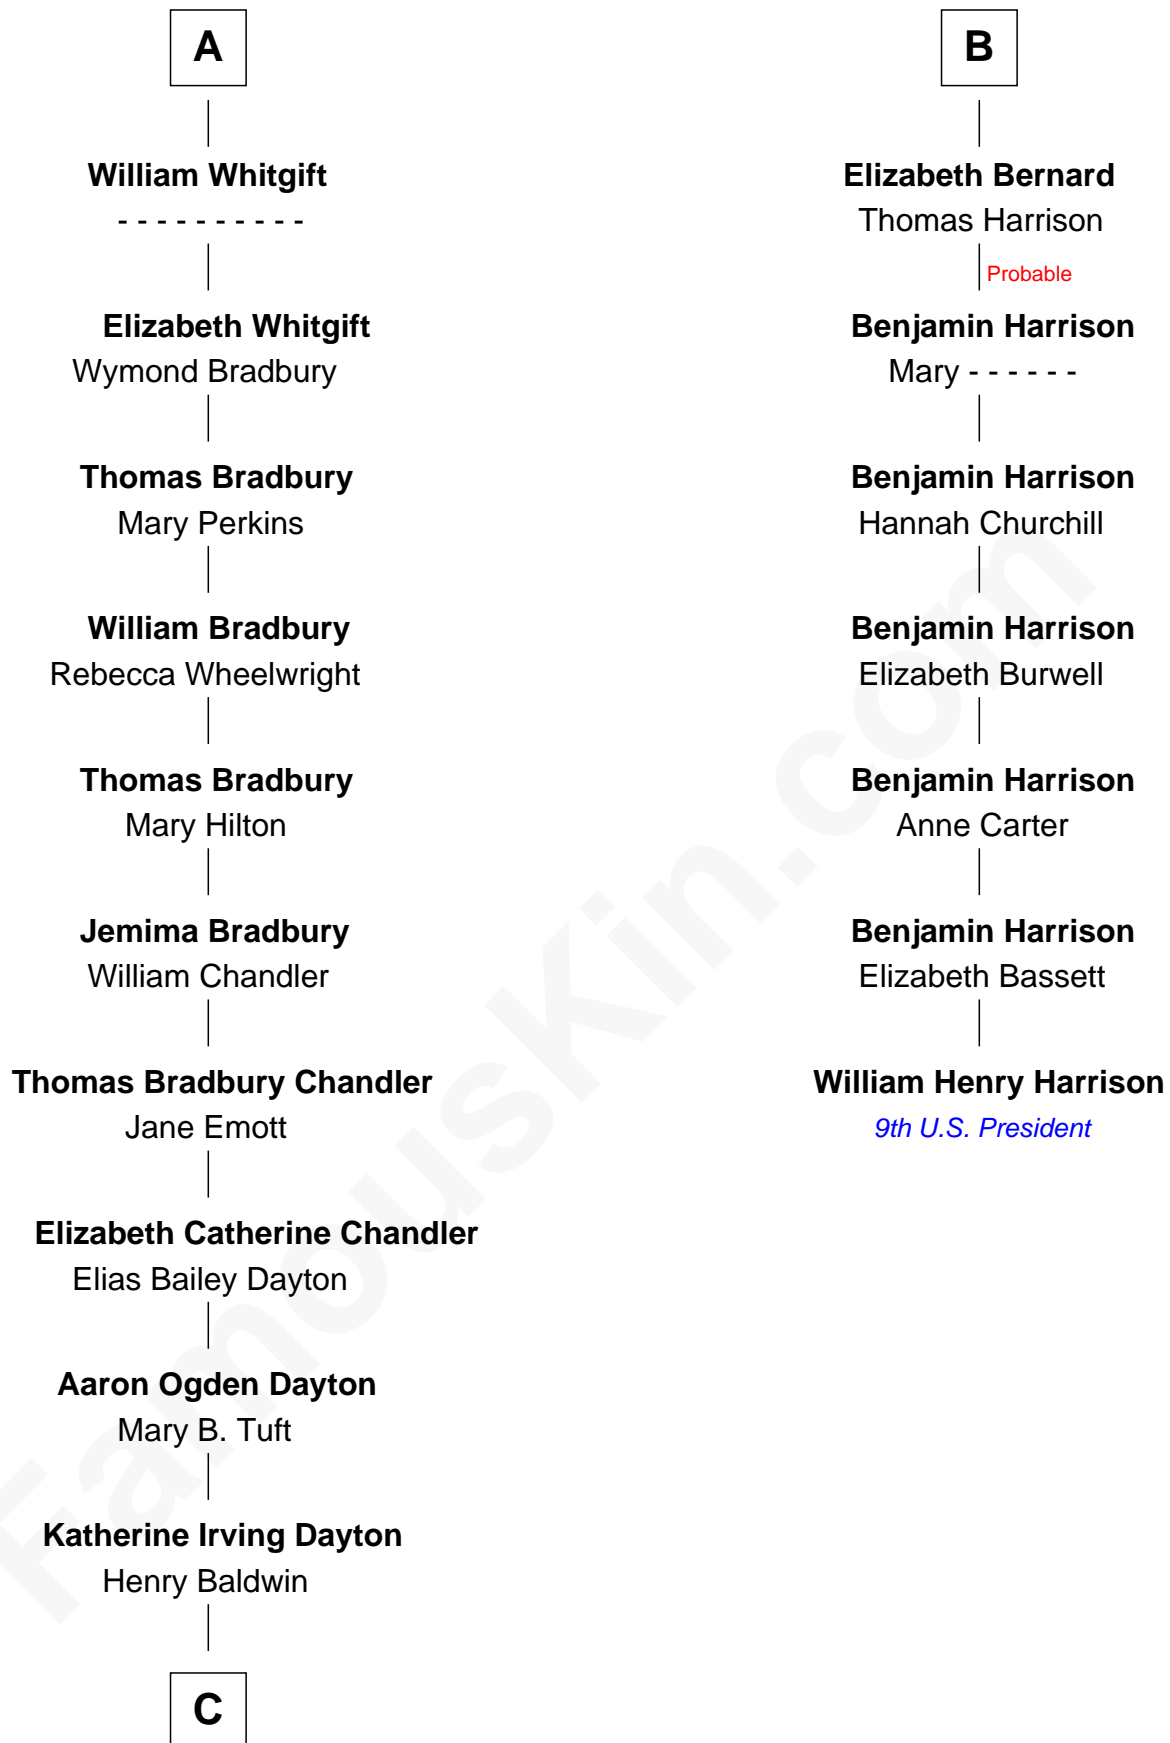

FamousKin.com
Relationship Chart of
Christopher Reeve
Movie Actor

13th cousin 7 times removed of
William Henry Harrison
9th U.S. President

C

—
Margaretta Willis Baldwin

Augustus Henry Reeve

—
Richard Henry Reeve

Anne Conrad D'Olier

—
Franklin D'Olier Reeve

Barbara Pitney Lamb

—
Christopher Reeve

Movie Actor