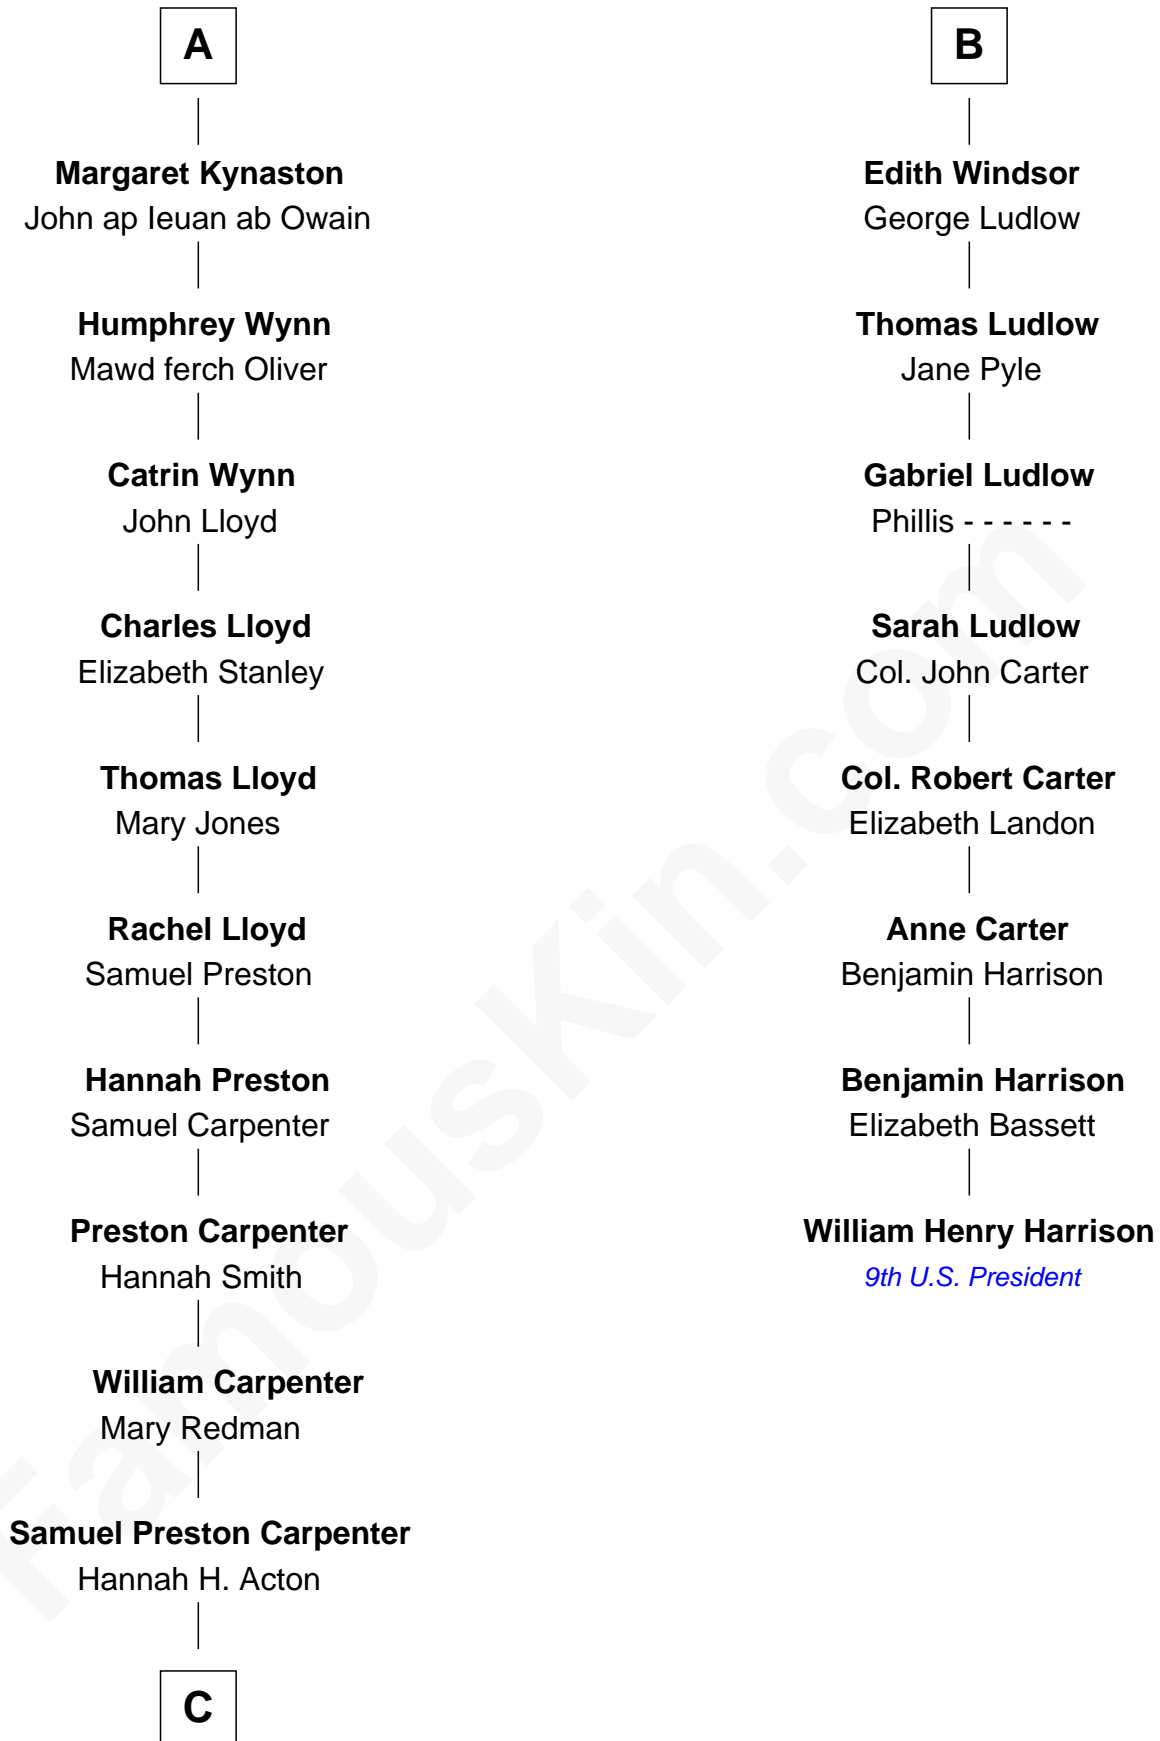

FamousKin.com
Relationship Chart of
Christopher Reeve
Movie Actor

14th cousin 7 times removed of
William Henry Harrison
9th U.S. President

C

—
Sarah Wyatt Carpenter

Richard Henry Reeve

—
Augustus Henry Reeve

Margaretta Willis Baldwin

—
Richard Henry Reeve

Anne Conrad D'Olier

—
Franklin D'Olier Reeve

Barbara Pitney Lamb

—
Christopher Reeve

Movie Actor