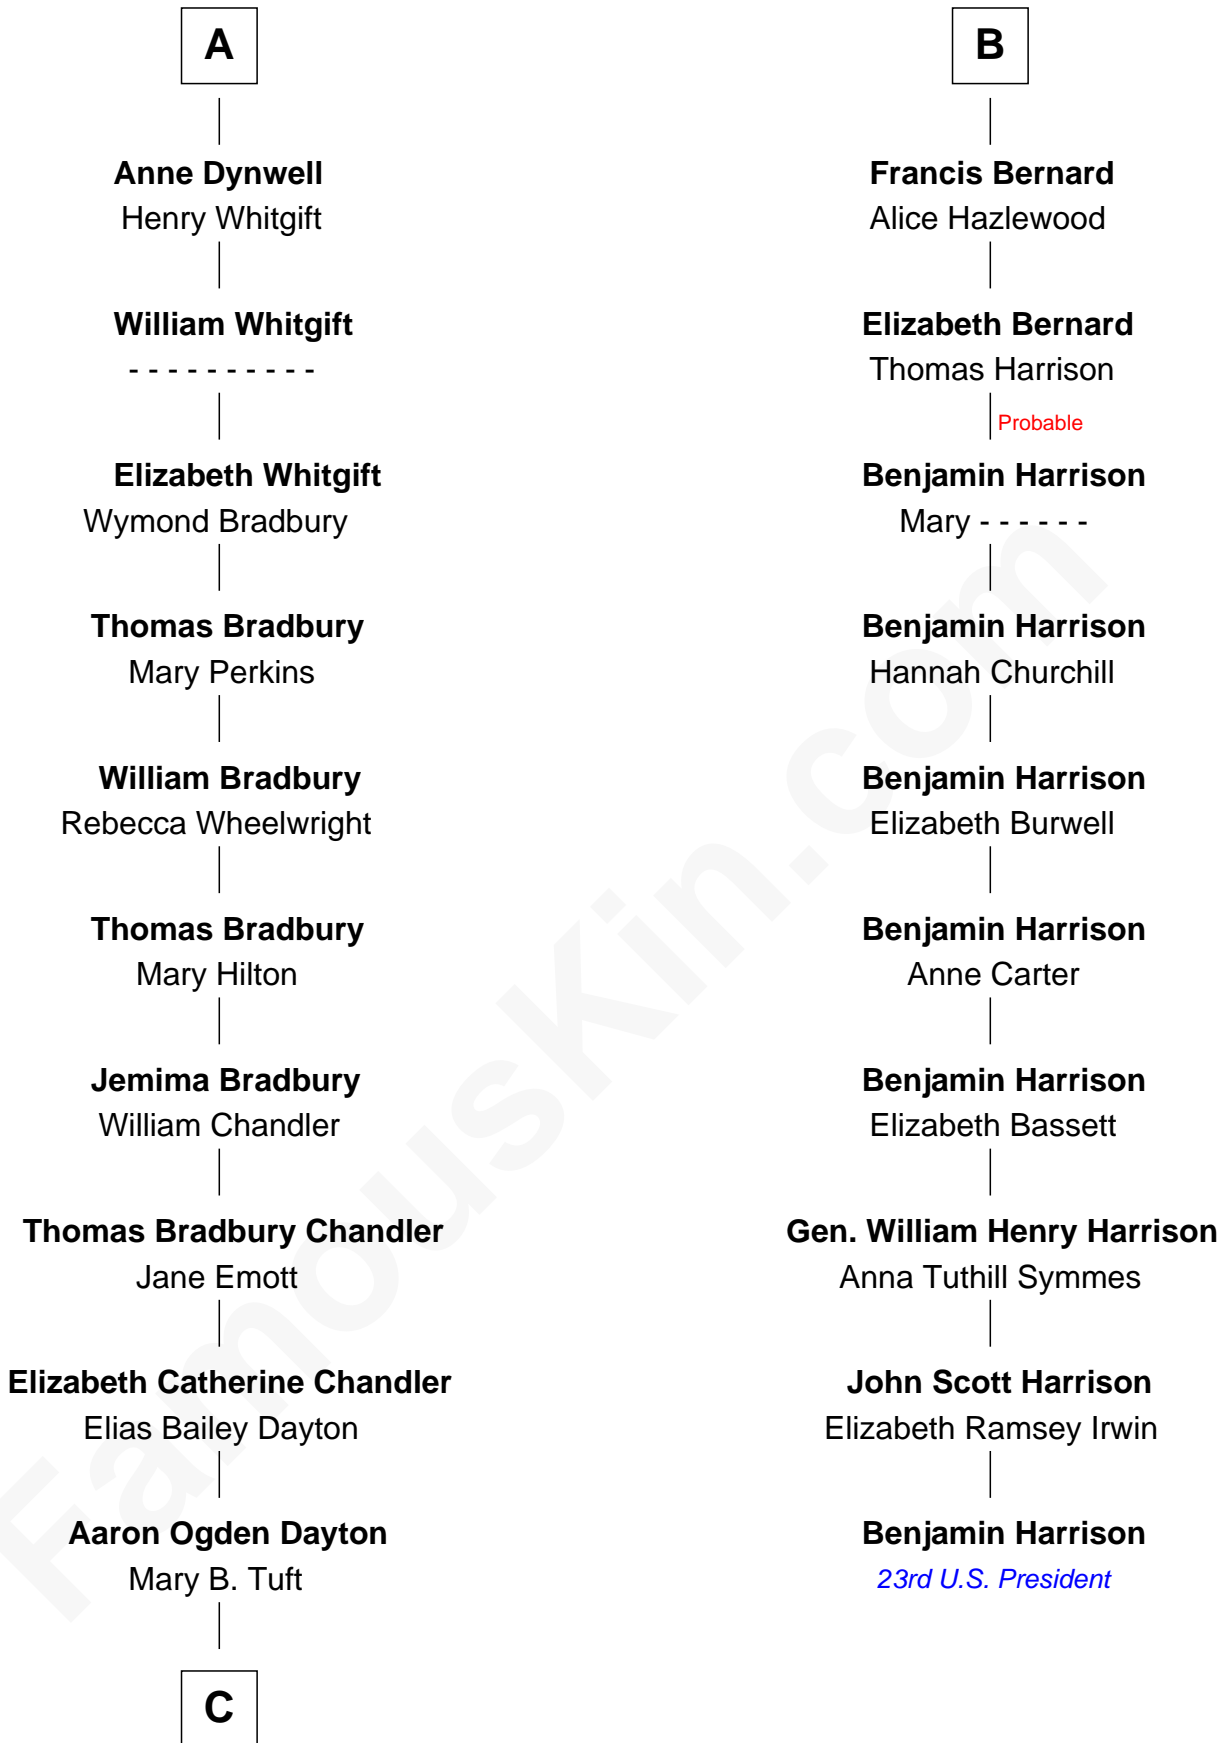

FamousKin.com
Relationship Chart of
Christopher Reeve
Movie Actor

16th cousin 5 times removed of
Benjamin Harrison
23rd U.S. President

Sir Thomas de Beauchamp
 Katherine de Mortimer

C

—
Katherine Irving Dayton

Henry Baldwin

—
Margaretta Willis Baldwin

Augustus Henry Reeve

—
Richard Henry Reeve

Anne Conrad D'Olier

—
Franklin D'Olier Reeve

Barbara Pitney Lamb

—
Christopher Reeve