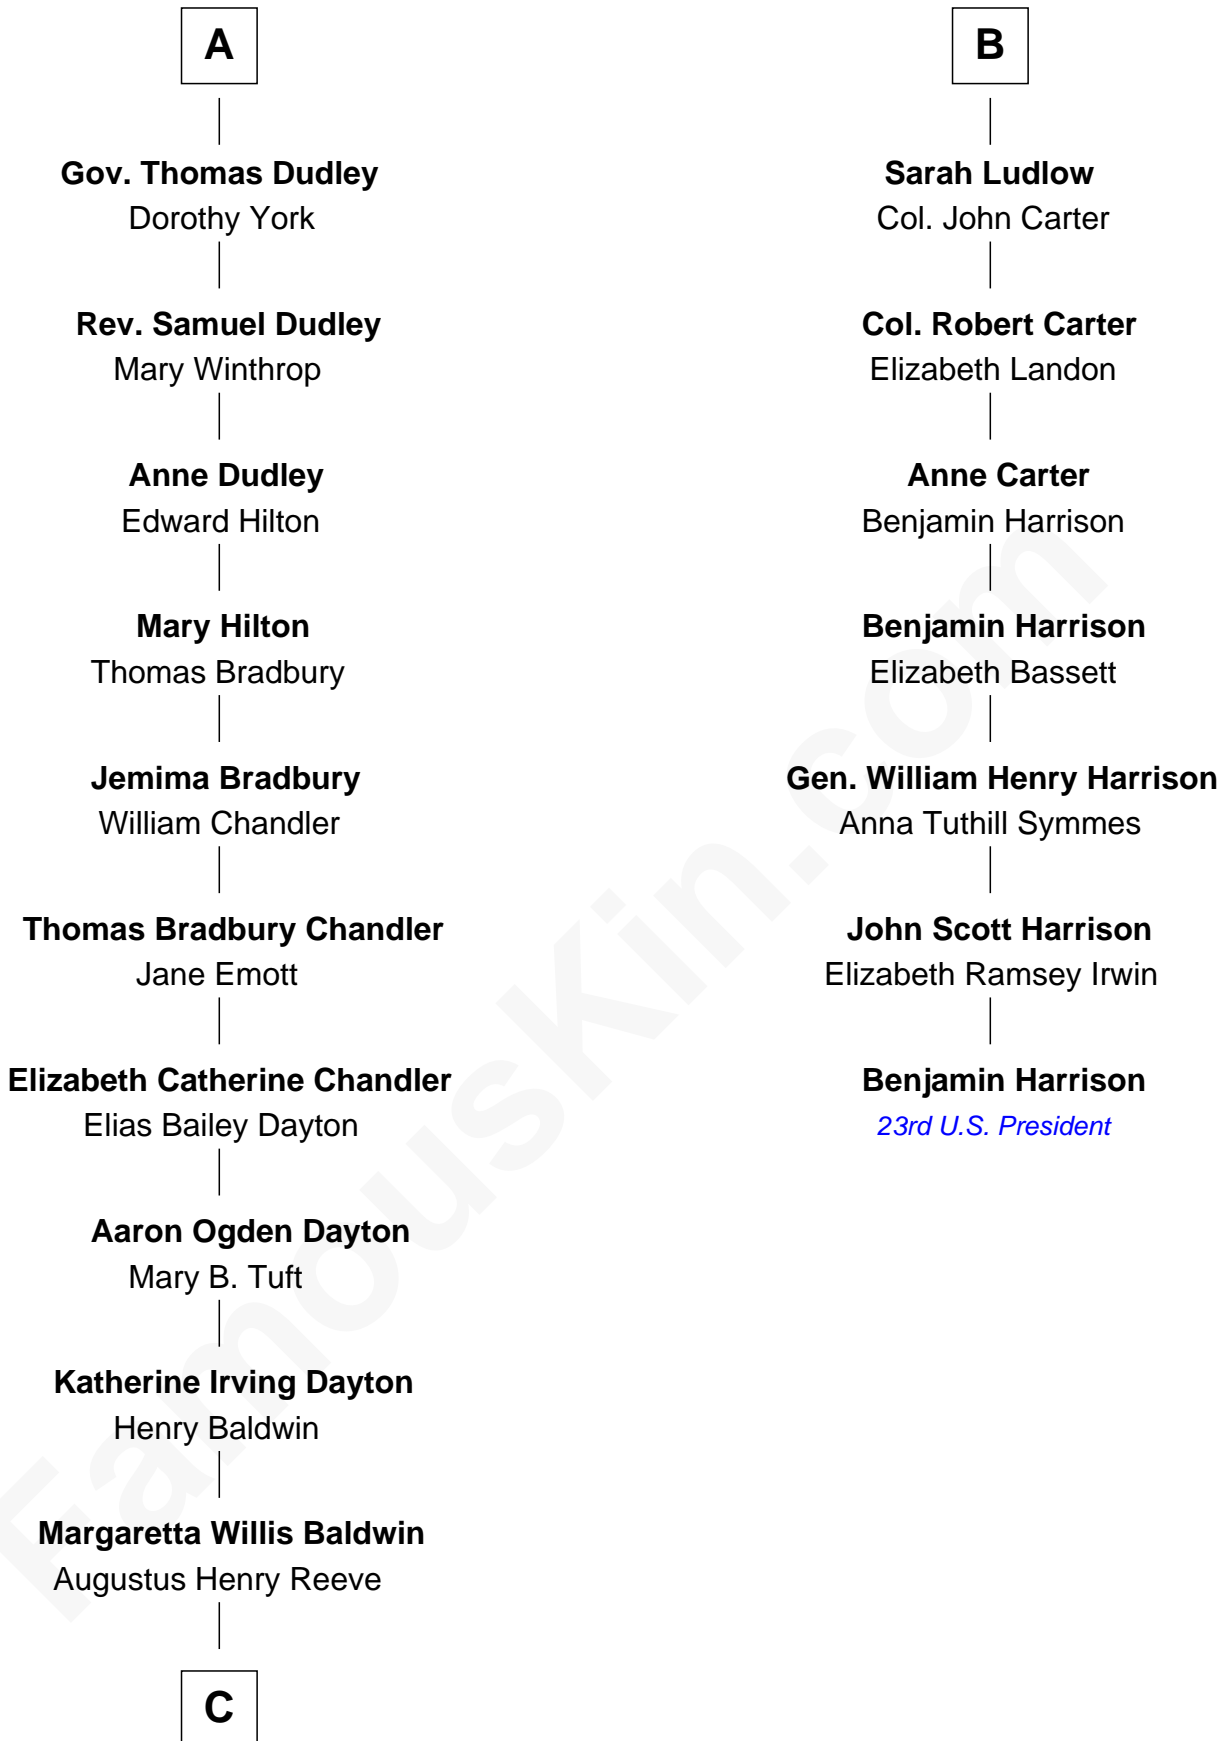

FamousKin.com
Relationship Chart of
Christopher Reeve
Movie Actor

13th cousin 6 times removed of
Benjamin Harrison
23rd U.S. President

C

Richard Henry Reeve

Anne Conrad D'Olier

Franklin D'Olier Reeve

Barbara Pitney Lamb