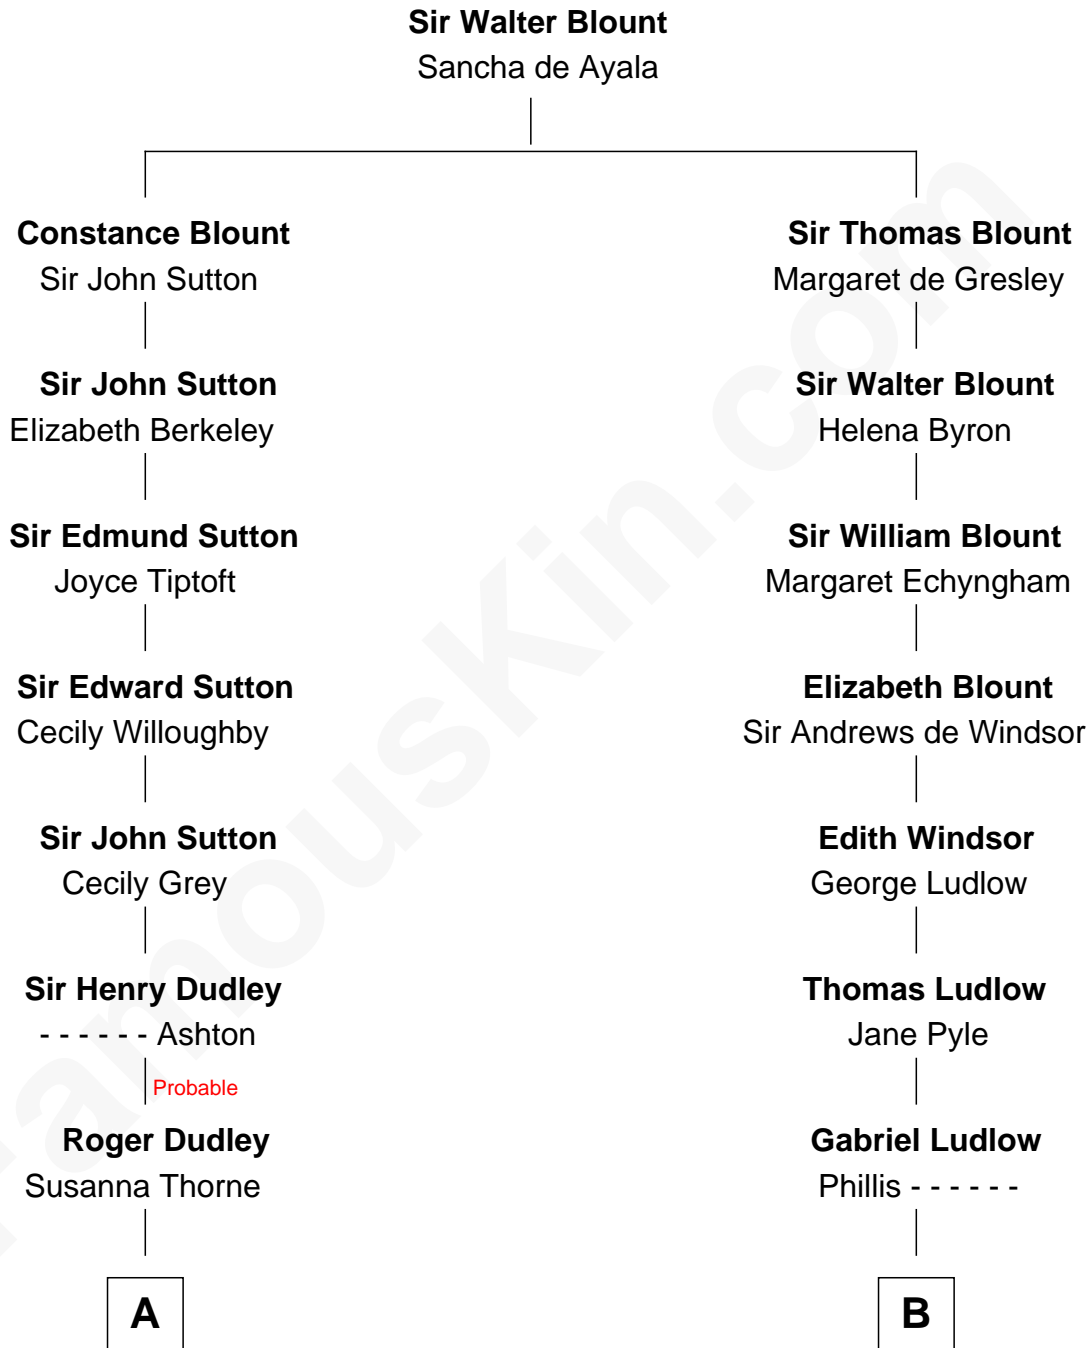

FamousKin.com
Relationship Chart of
Christopher Reeve
Movie Actor

13th cousin 6 times removed of
Benjamin Harrison
23rd U.S. President

C

Richard Henry Reeve

Anne Conrad D'Olier

Franklin D'Olier Reeve

Barbara Pitney Lamb