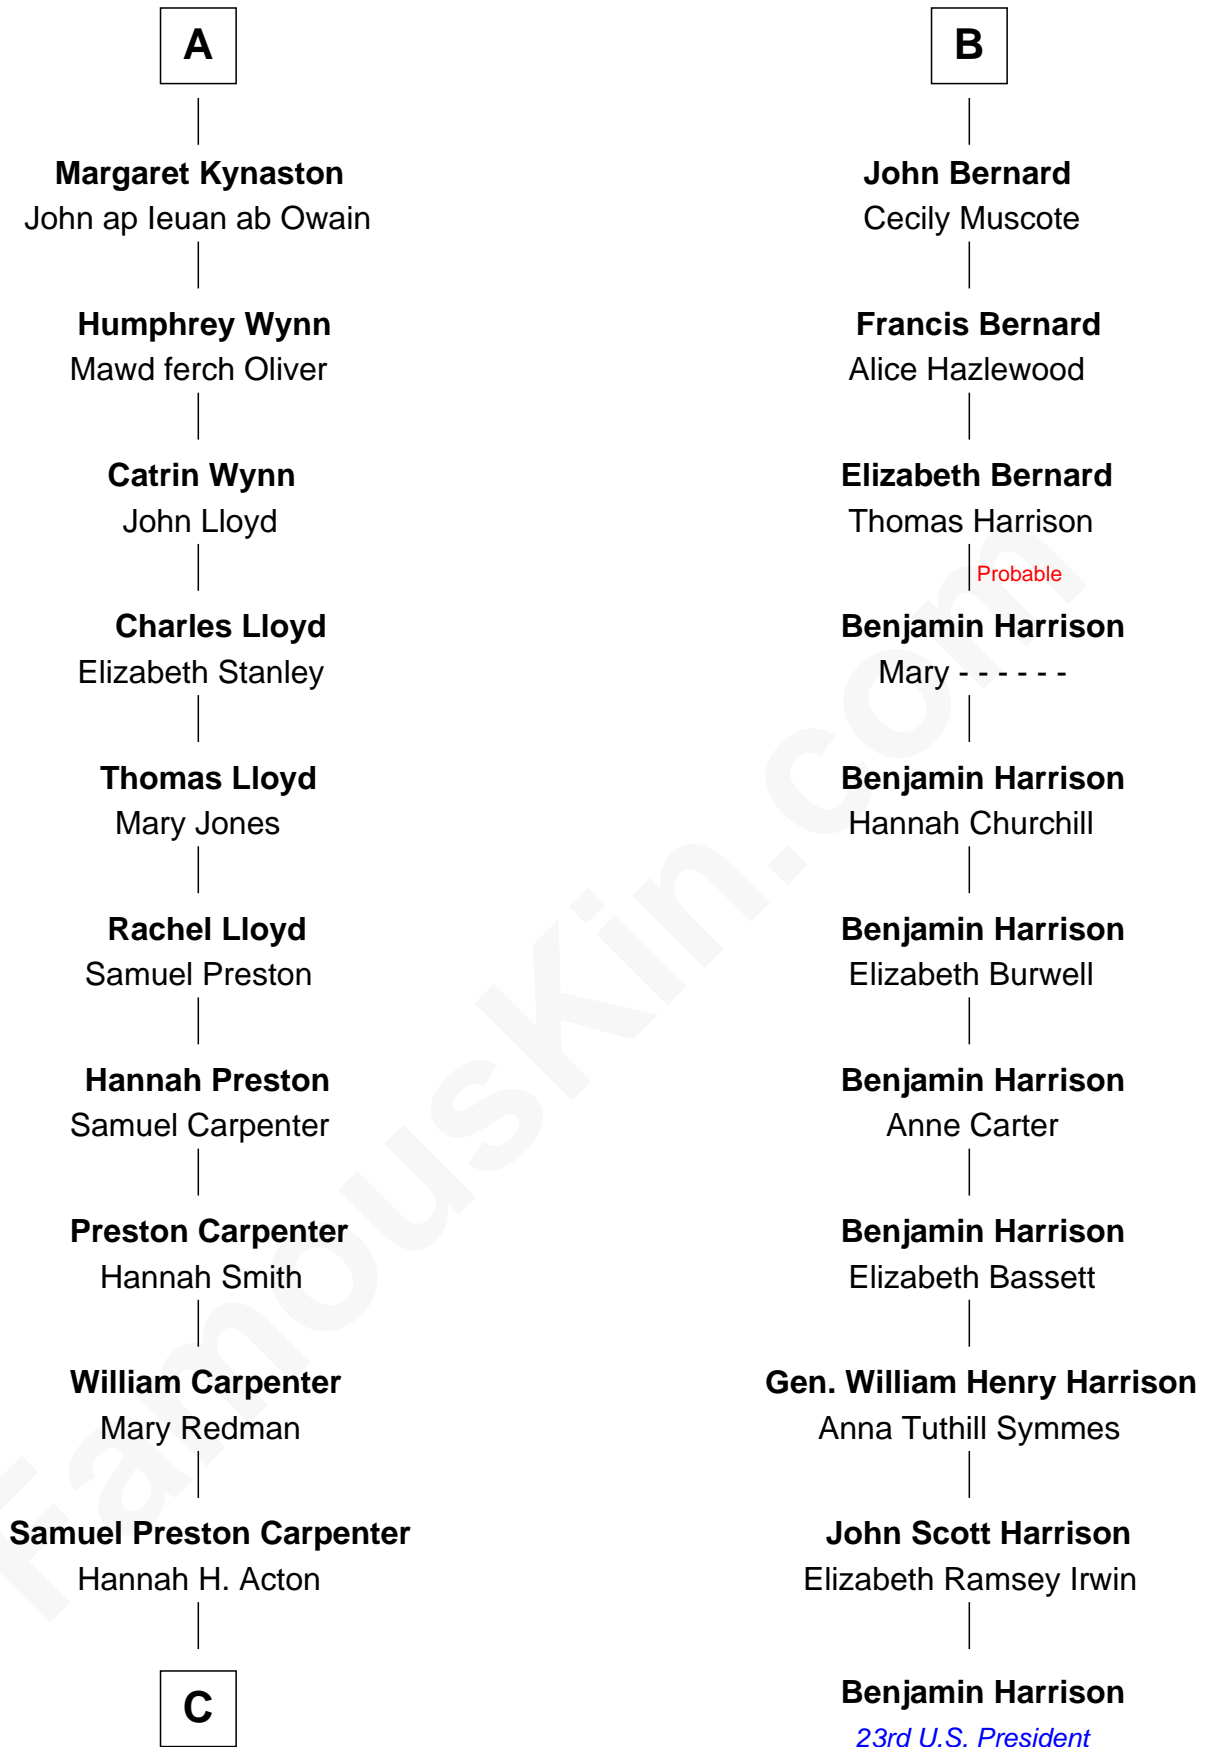

FamousKin.com
Relationship Chart of
Christopher Reeve
Movie Actor

17th cousin 4 times removed of
Benjamin Harrison
23rd U.S. President

C

—
Sarah Wyatt Carpenter

Richard Henry Reeve

—
Augustus Henry Reeve

Margaretta Willis Baldwin