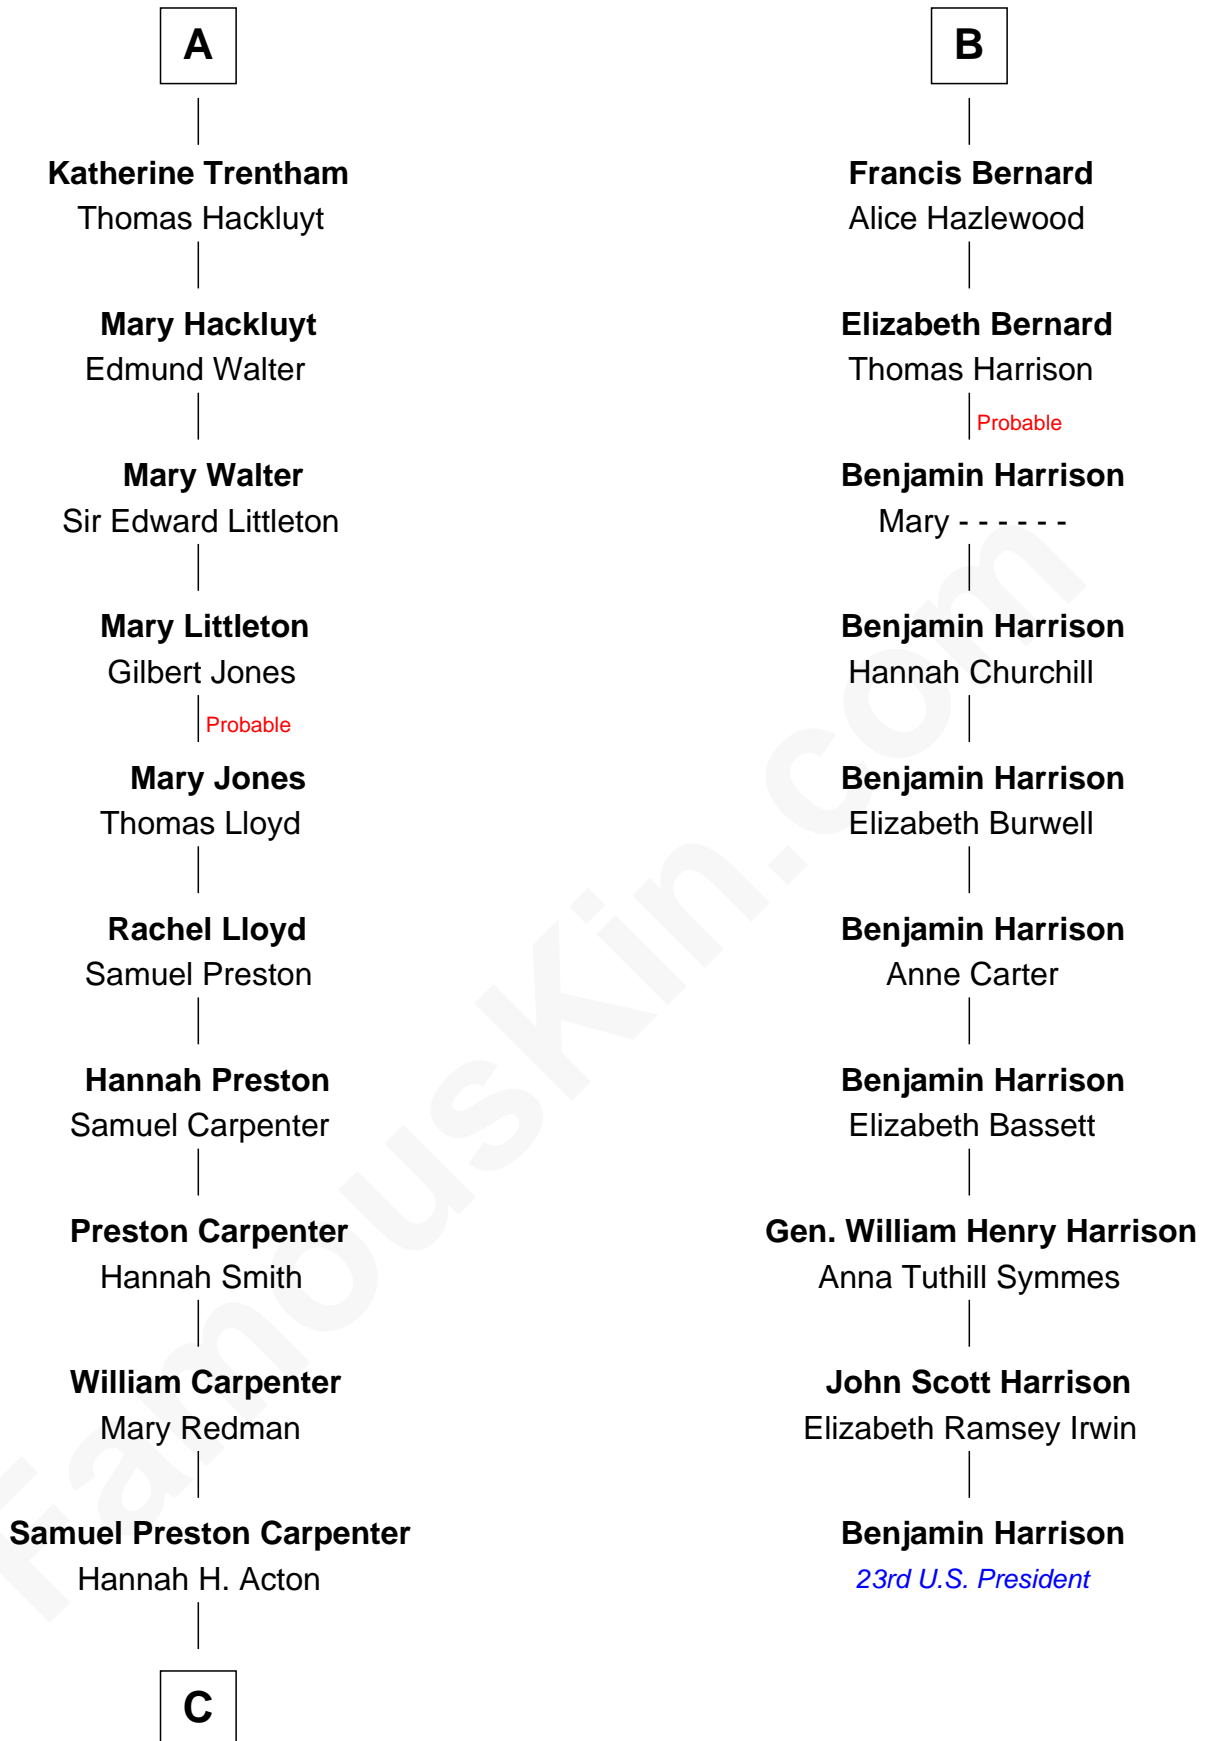

FamousKin.com
Relationship Chart of
Christopher Reeve
Movie Actor

16th cousin 5 times removed of
Benjamin Harrison
23rd U.S. President

C

—
Sarah Wyatt Carpenter

Richard Henry Reeve

—
Augustus Henry Reeve

Margaretta Willis Baldwin