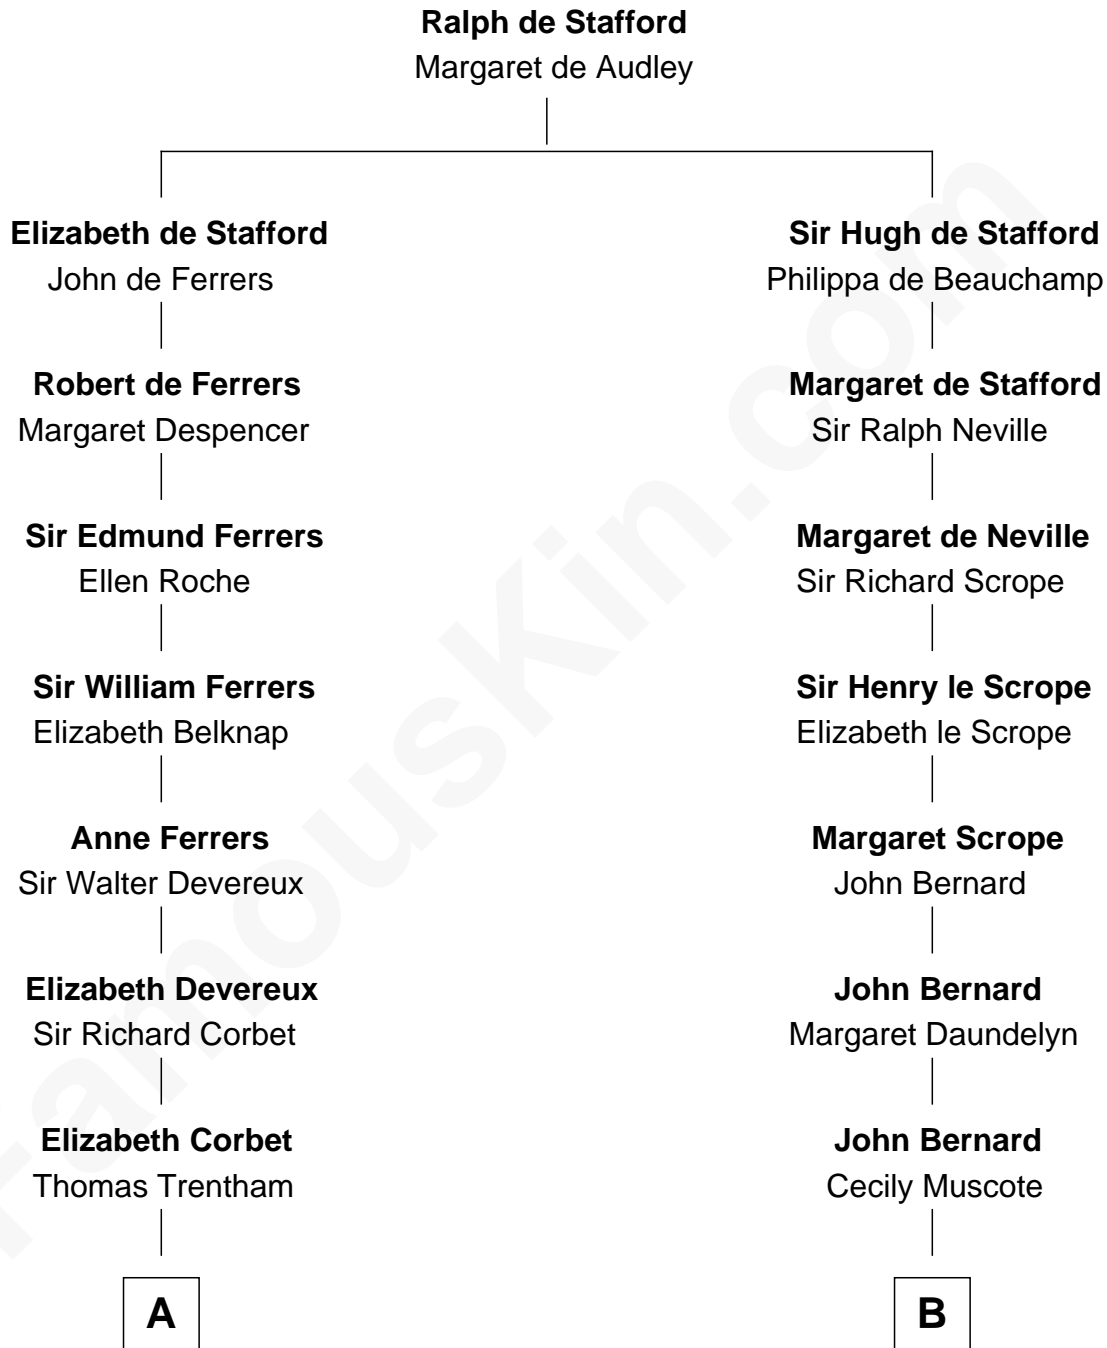

FamousKin.com
Relationship Chart of
Christopher Reeve
Movie Actor

16th cousin 5 times removed of
Benjamin Harrison
23rd U.S. President

C

—
Sarah Wyatt Carpenter

Richard Henry Reeve

—
Augustus Henry Reeve

Margaretta Willis Baldwin

—
Richard Henry Reeve

Anne Conrad D'Olier

—
Franklin D'Olier Reeve

Barbara Pitney Lamb

—
Christopher Reeve

Movie Actor

FamousKin.com